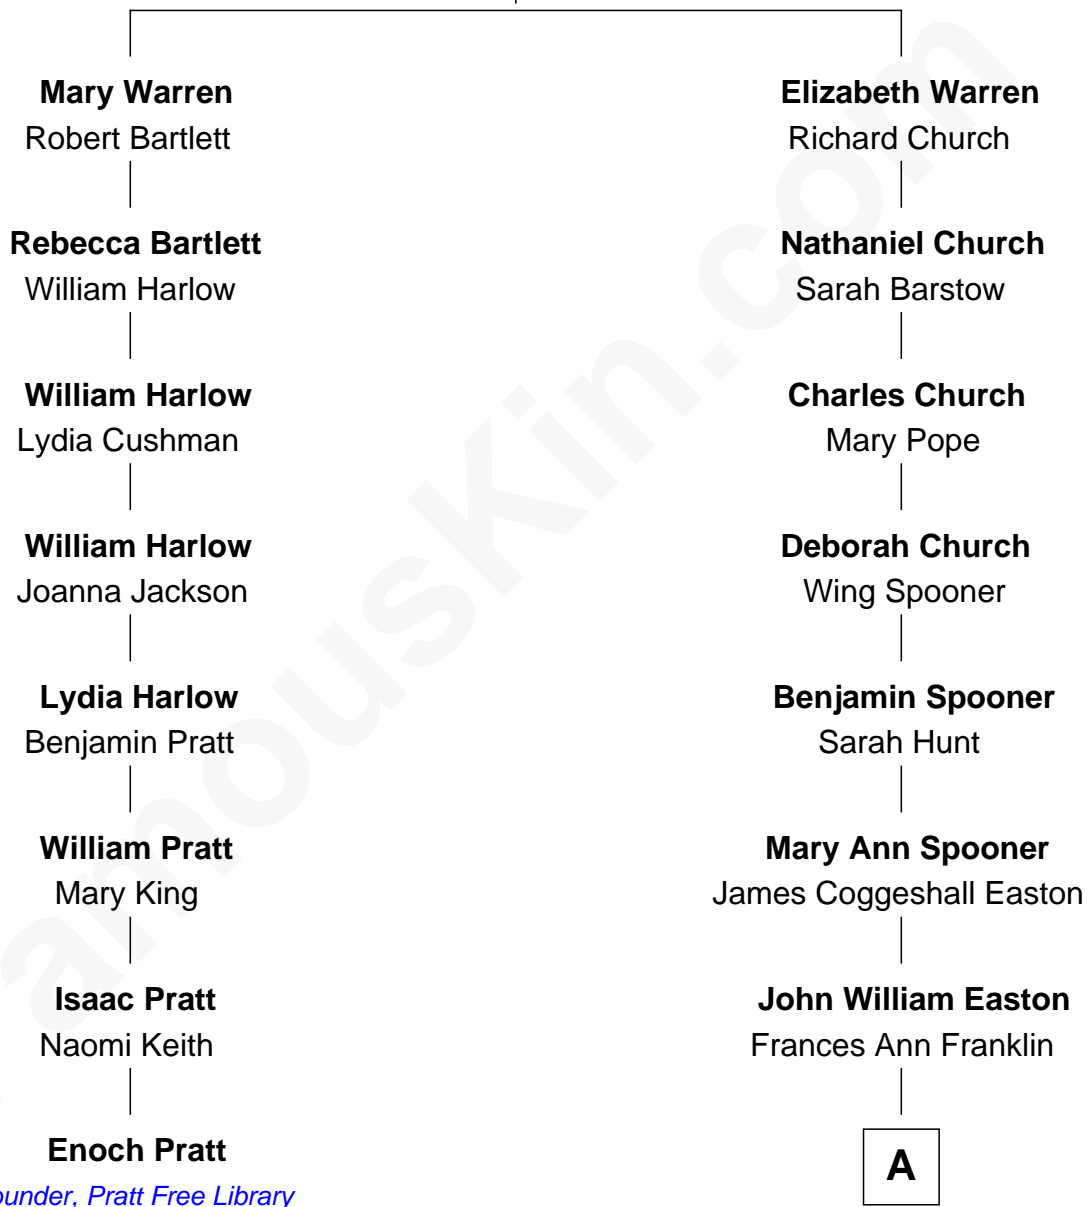

FamousKin.com

Relationship Chart of

Enoch Pratt

Founder of Enoch Pratt Free Library

7th cousin 3 times removed of

Marilyn Monroe

Actress, Model, and Singer

Richard Warren
Elizabeth Walker

A

—
Elizabeth Cutting Easton
William Congdon Tennant

—
Elizabeth Easton Tennant
Frederick Almy Gifford

—
Charles Stanley Gifford
Gladys Pearl Monroe

—
Marilyn Monroe
Actress, Model, and Singer