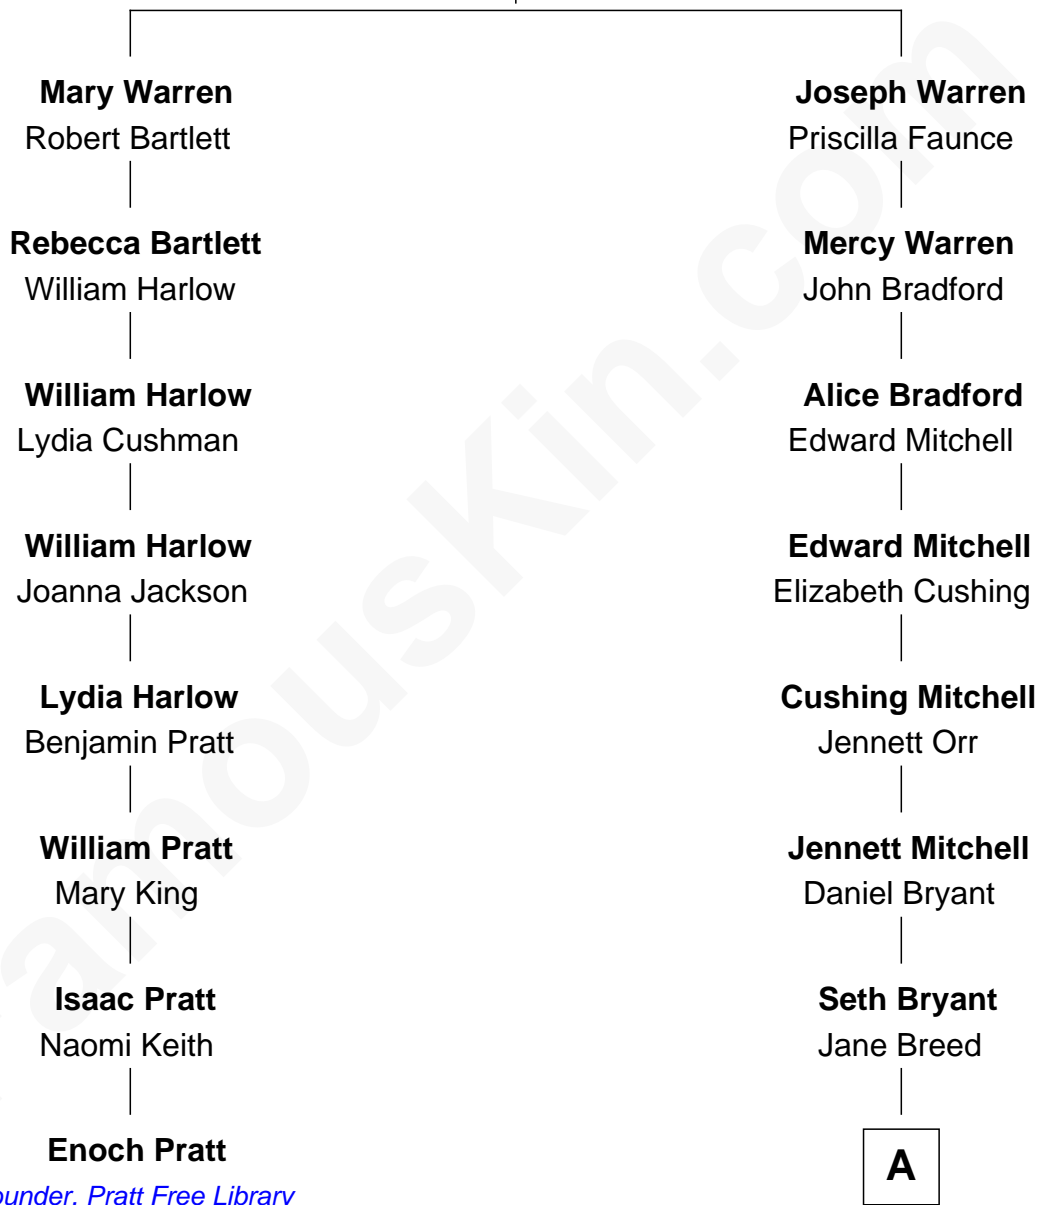

FamousKin.com

Relationship Chart of

Enoch Pratt

Founder of Enoch Pratt Free Library

7th cousin 1 time removed of

James B. Conant

President of Harvard University

Richard Warren
Elizabeth Walker

A

—
Jennett Orr Bryant
James Scott Conant

—
James B. Conant
President of Harvard University

FamousKin.com