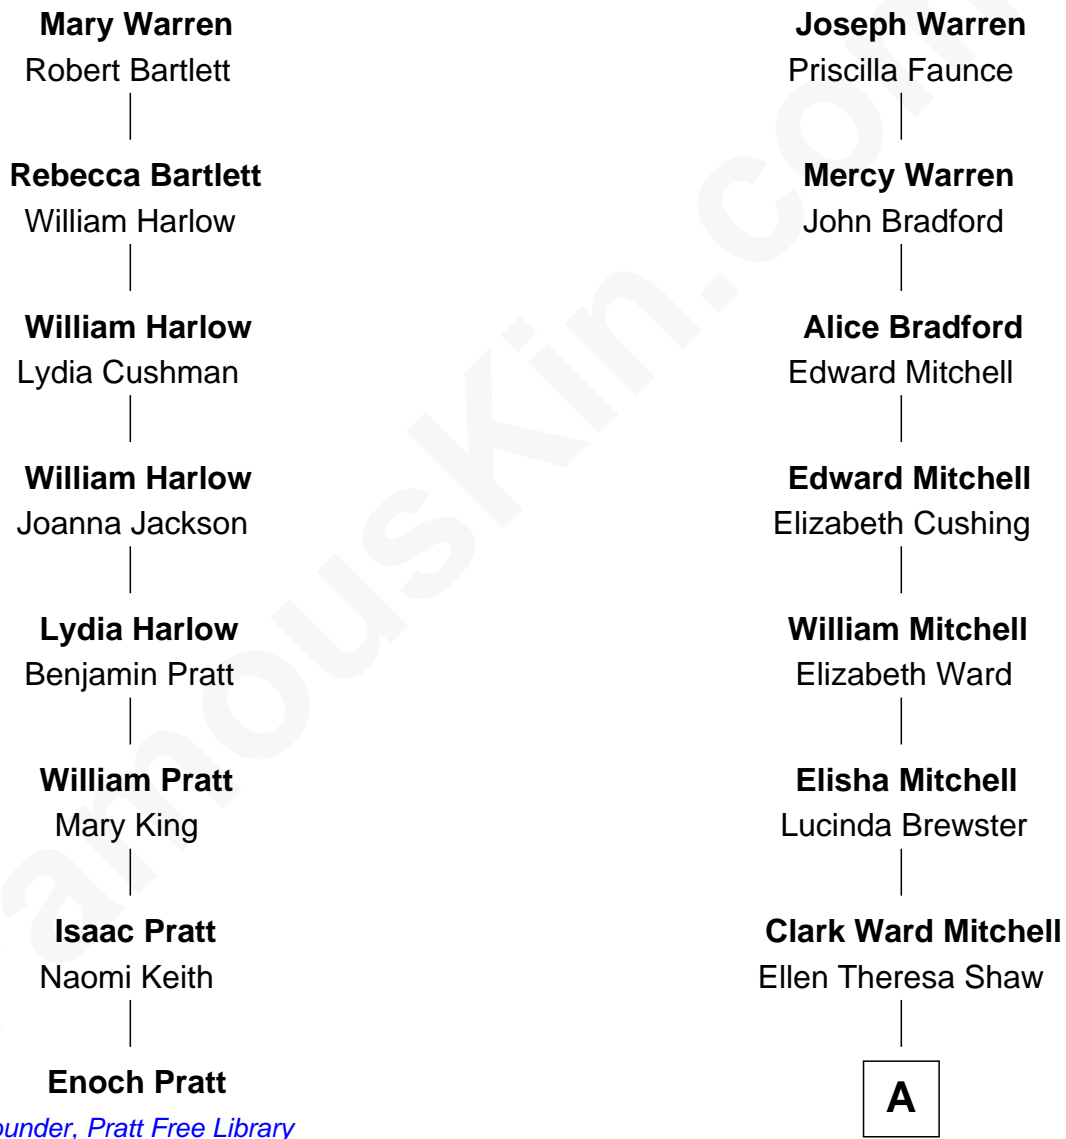

## Relationship Chart of

**Enoch Pratt**

*Founder of Enoch Pratt Free Library*

7th cousin 2 times removed of

**Julia Child**

*American Chef, Author and TV Personality*

**Richard Warren**  
Elizabeth Walker

A