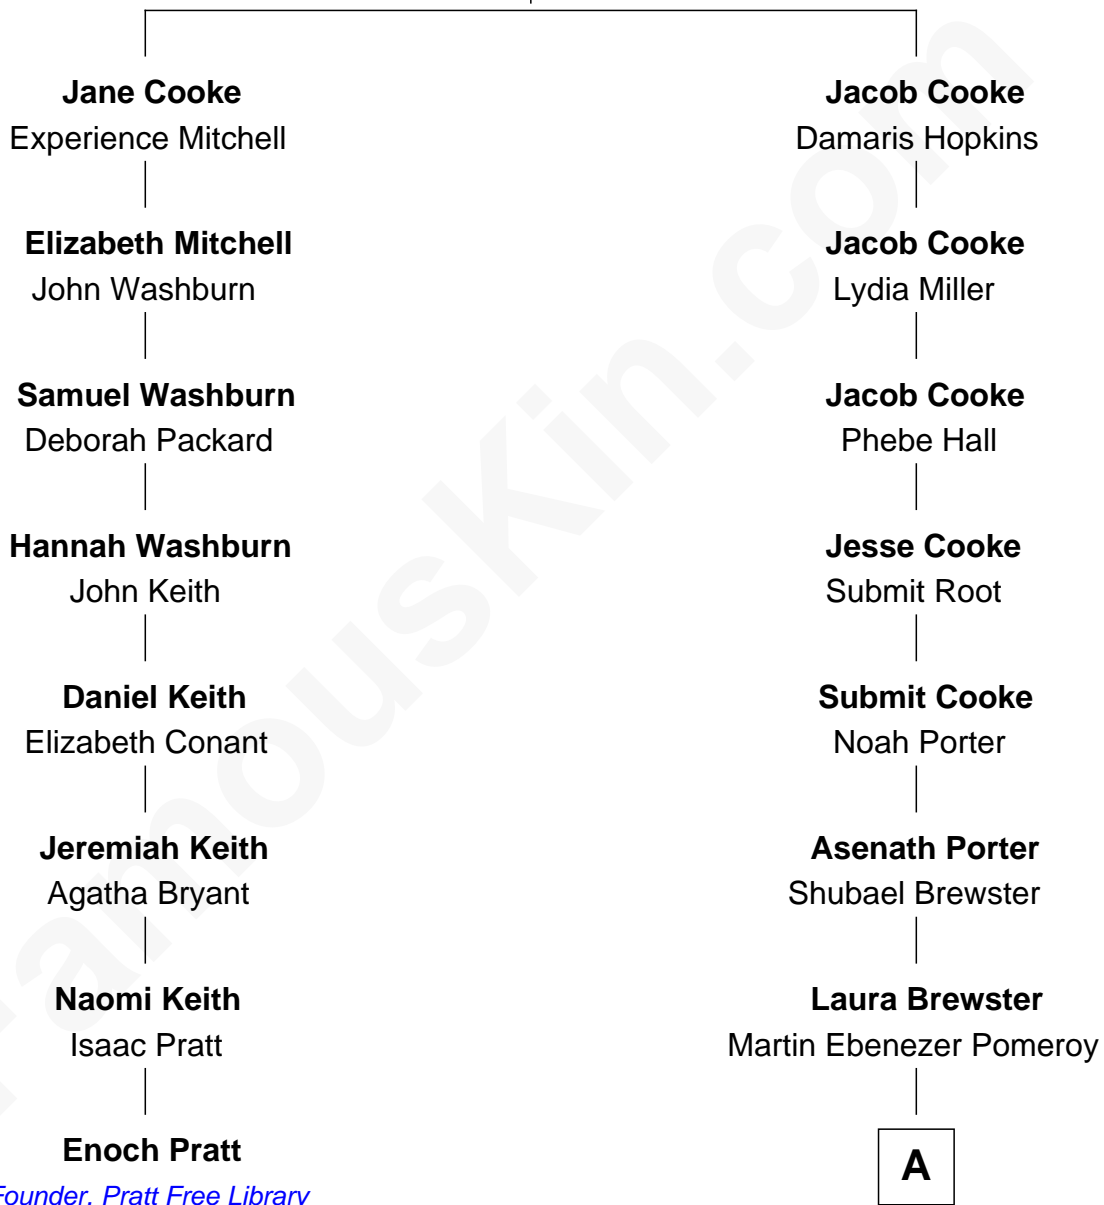

## Relationship Chart of

### Enoch Pratt

Founder of Enoch Pratt Free Library

7th cousin 3 times removed of

**Brewster H. Shaw**  
NASA Astronaut

**Francis Cooke**  
Hester le Mahieu

**A**

Charles Burton Pomeroy

Sophia Webber

Adelle Pomeroy

John Thomas Shaw

Brewster Hopkinson Shaw

Leone Marguerite Lee

Brewster H. Shaw

*NASA Astronaut*

FamousKin.com