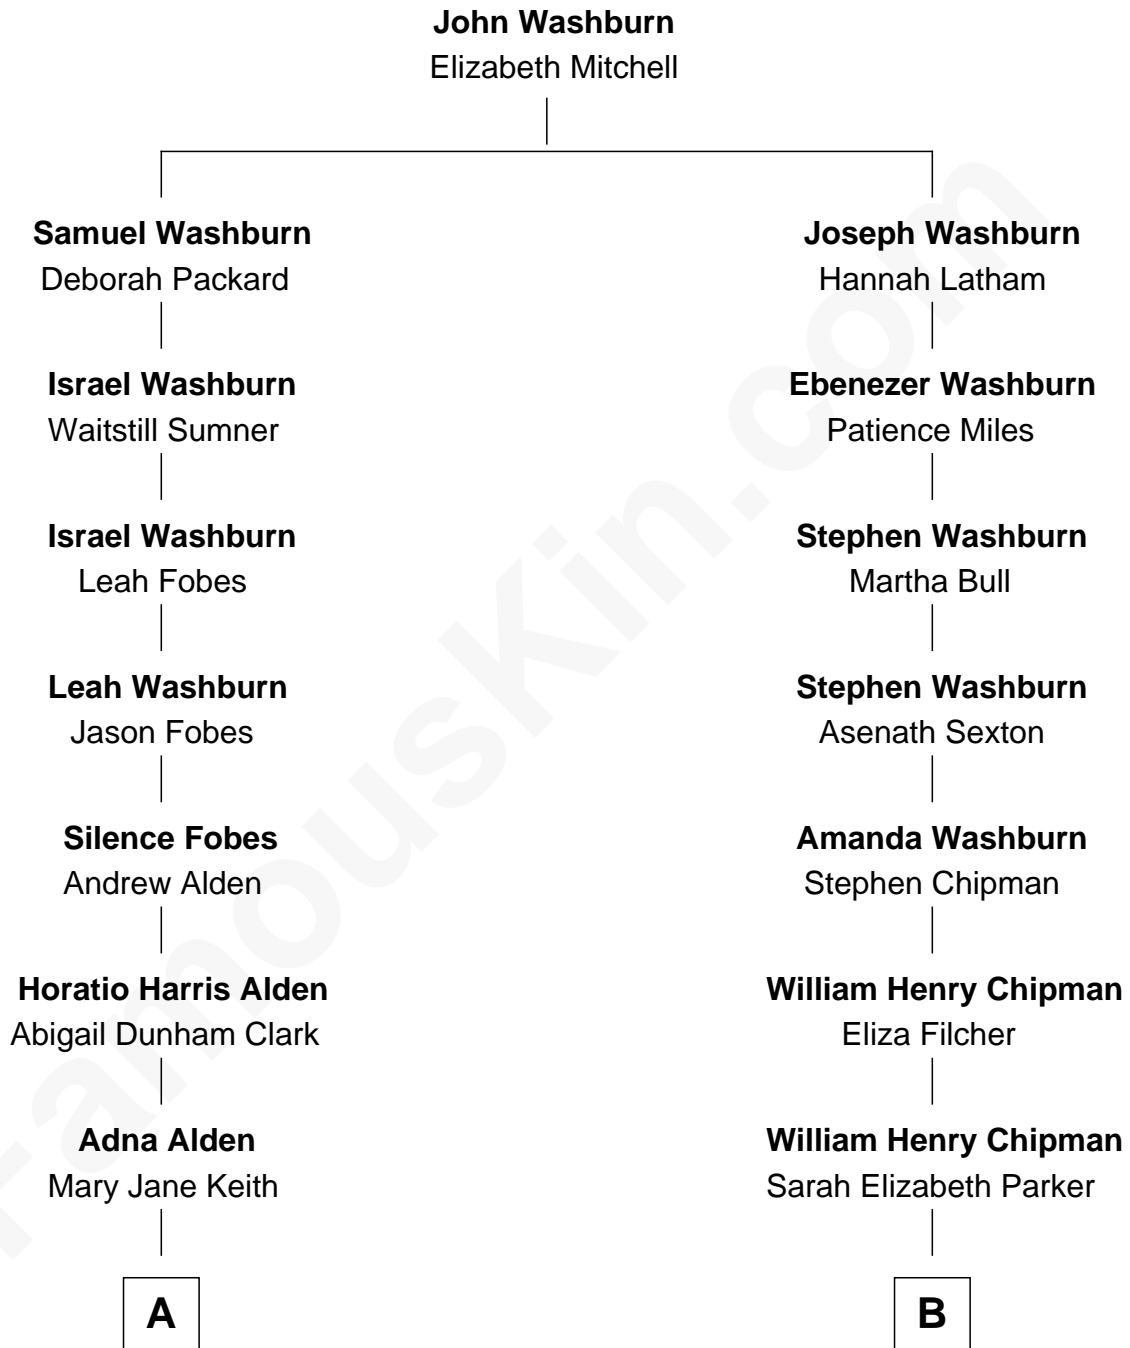

**FamousKin.com**  
**Relationship Chart of**  
**Arthur Ochs Sulzberger Jr.**  
*New York Times Publisher*

9th cousin 1 time removed of

**Gary Herbert**  
*17th Governor of Utah*

**A**

**Annie Louise Alden**  
Theodore Elisha Grant

**Theodore Francis Grant**  
Helen Macdonald

**Barbara Winslow Grant**  
Arthur Ochs Sulzberger

**Arthur Ochs Sulzberger Jr.**  
*New York Times Publisher*

**B**

**Eliza Chipman**  
James Edward Peters

**Paul Richard Peters**  
Carol Boley

**Gary Herbert**  
*17th Governor of Utah*

FamousKin.com