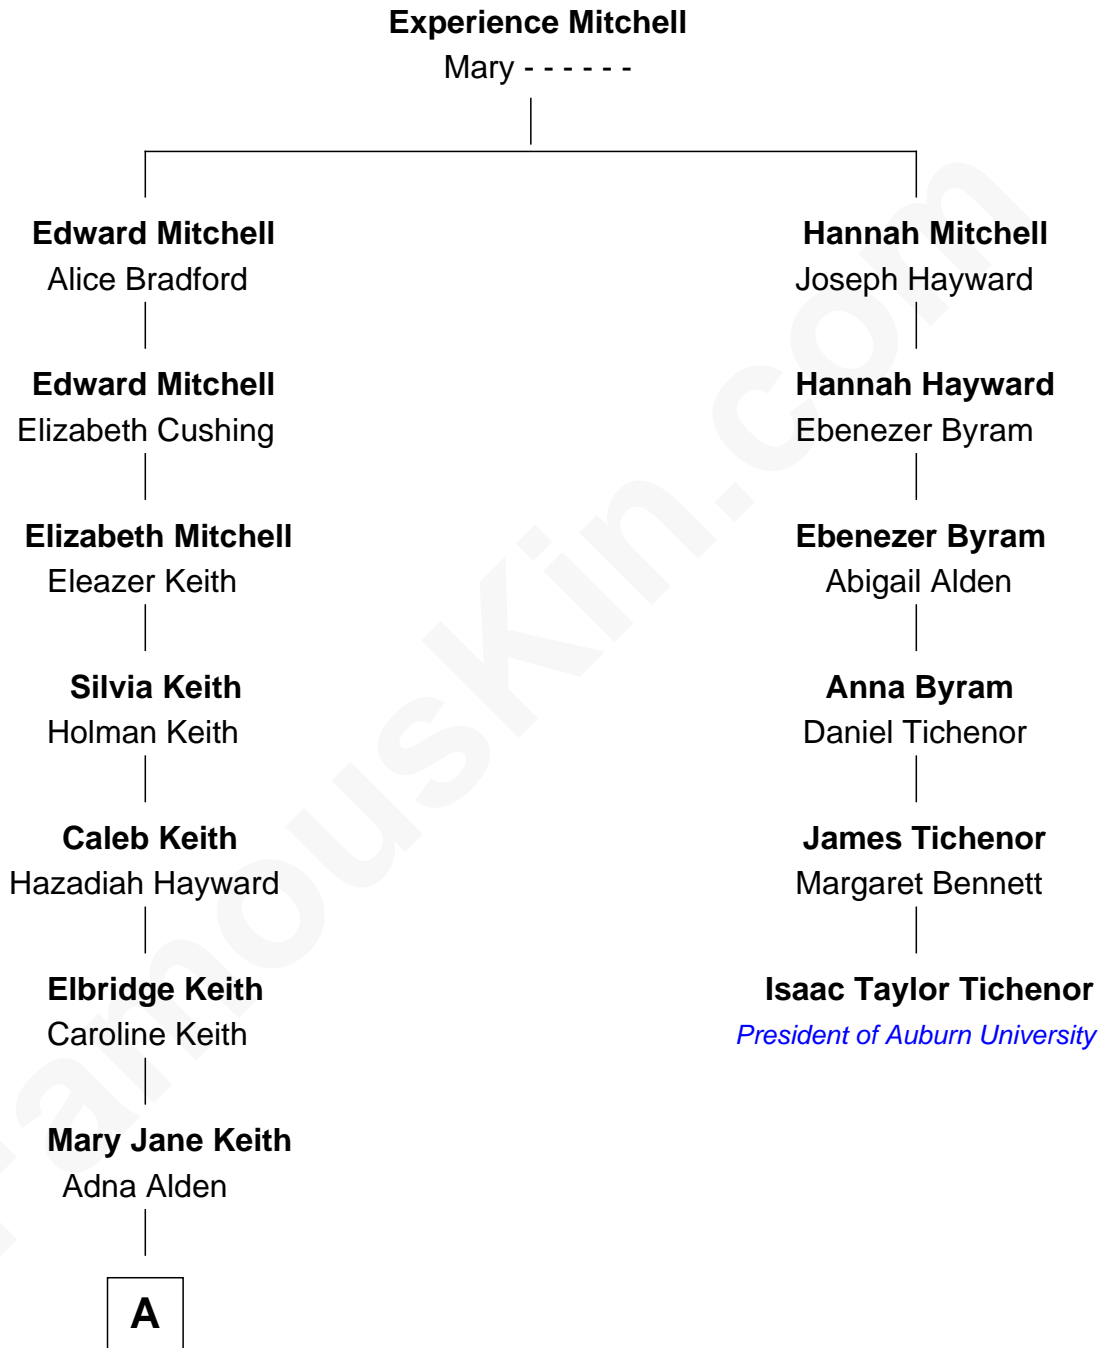

**FamousKin.com**  
**Relationship Chart of**  
**Arthur Ochs Sulzberger Jr.**  
*New York Times Publisher*

5th cousin 5 times removed of  
**Isaac Taylor Tichenor**  
*President of Auburn University*

**A**

—  
**Annie Louise Alden**  
Theodore Elisha Grant

—  
**Theodore Francis Grant**  
Helen Macdonald

—  
**Barbara Winslow Grant**  
Arthuro Ochs Sulzberger

—  
**Arthur Ochs Sulzberger Jr.**  
*New York Times Publisher*