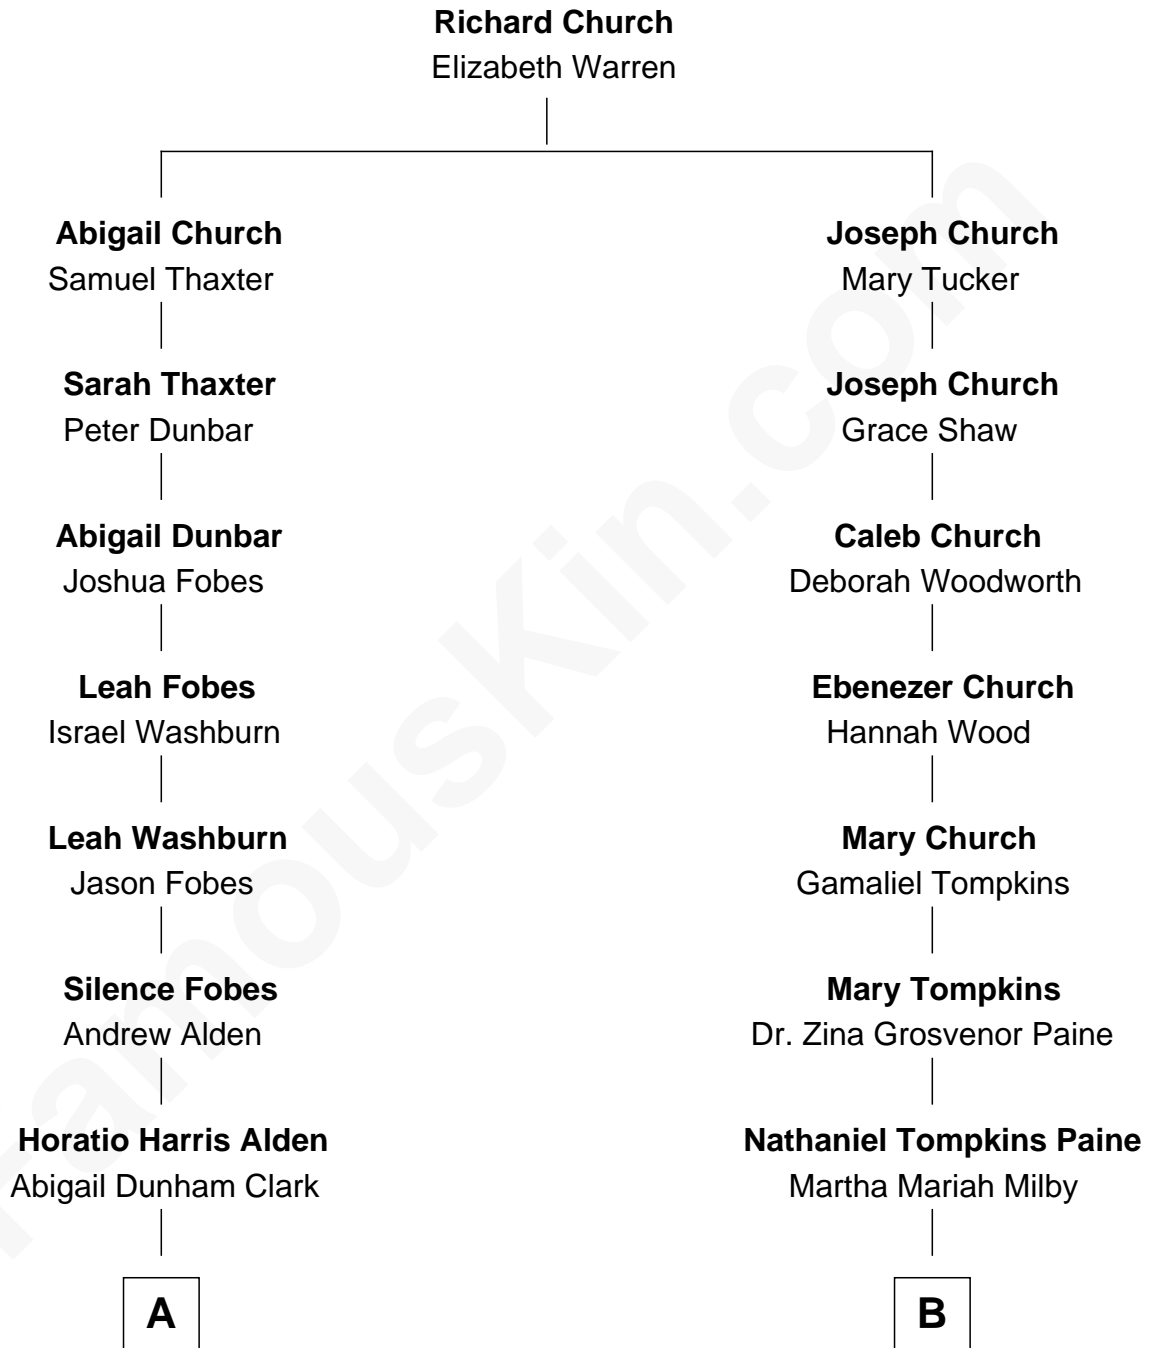

**FamousKin.com**  
**Relationship Chart of**  
**Arthur Ochs Sulzberger Jr.**  
*New York Times Publisher*

8th cousin 3 times removed of

**Charles M. Dale**  
*66th Governor of New Hampshire*

**A**

**Adna Alden**  
Mary Jane Keith

**Annie Louise Alden**  
Theodore Elisha Grant

**Theodore Francis Grant**  
Helen Macdonald

**Barbara Winslow Grant**  
Arthuro Ochs Sulzberger

**Arthur Ochs Sulzberger Jr.**  
*New York Times Publisher*

**B**

**Maud Paine**  
Fred Vernon Dale

**Charles M. Dale**  
*66th Governor of New Hampshire*

FamousKin.com