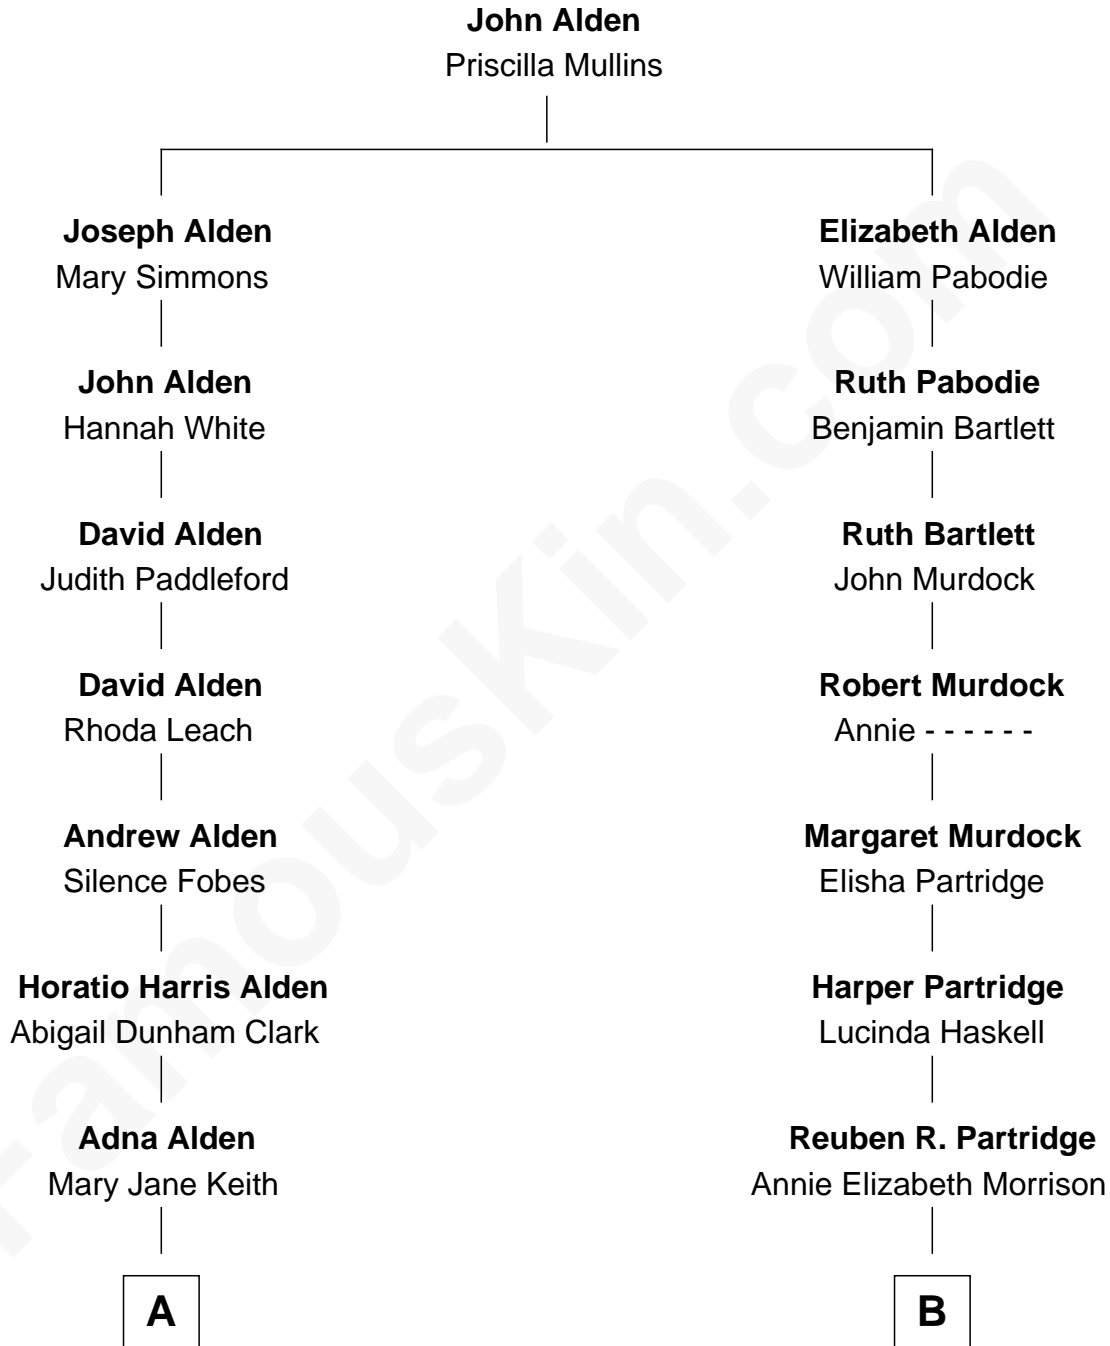

FamousKin.com
Relationship Chart of
Arthur Ochs Sulzberger Jr.
New York Times Publisher

10th cousin of

Diane Brewster
TV and Movie Actress

A

Annie Louise Alden
Theodore Elisha Grant

Theodore Francis Grant
Helen Macdonald