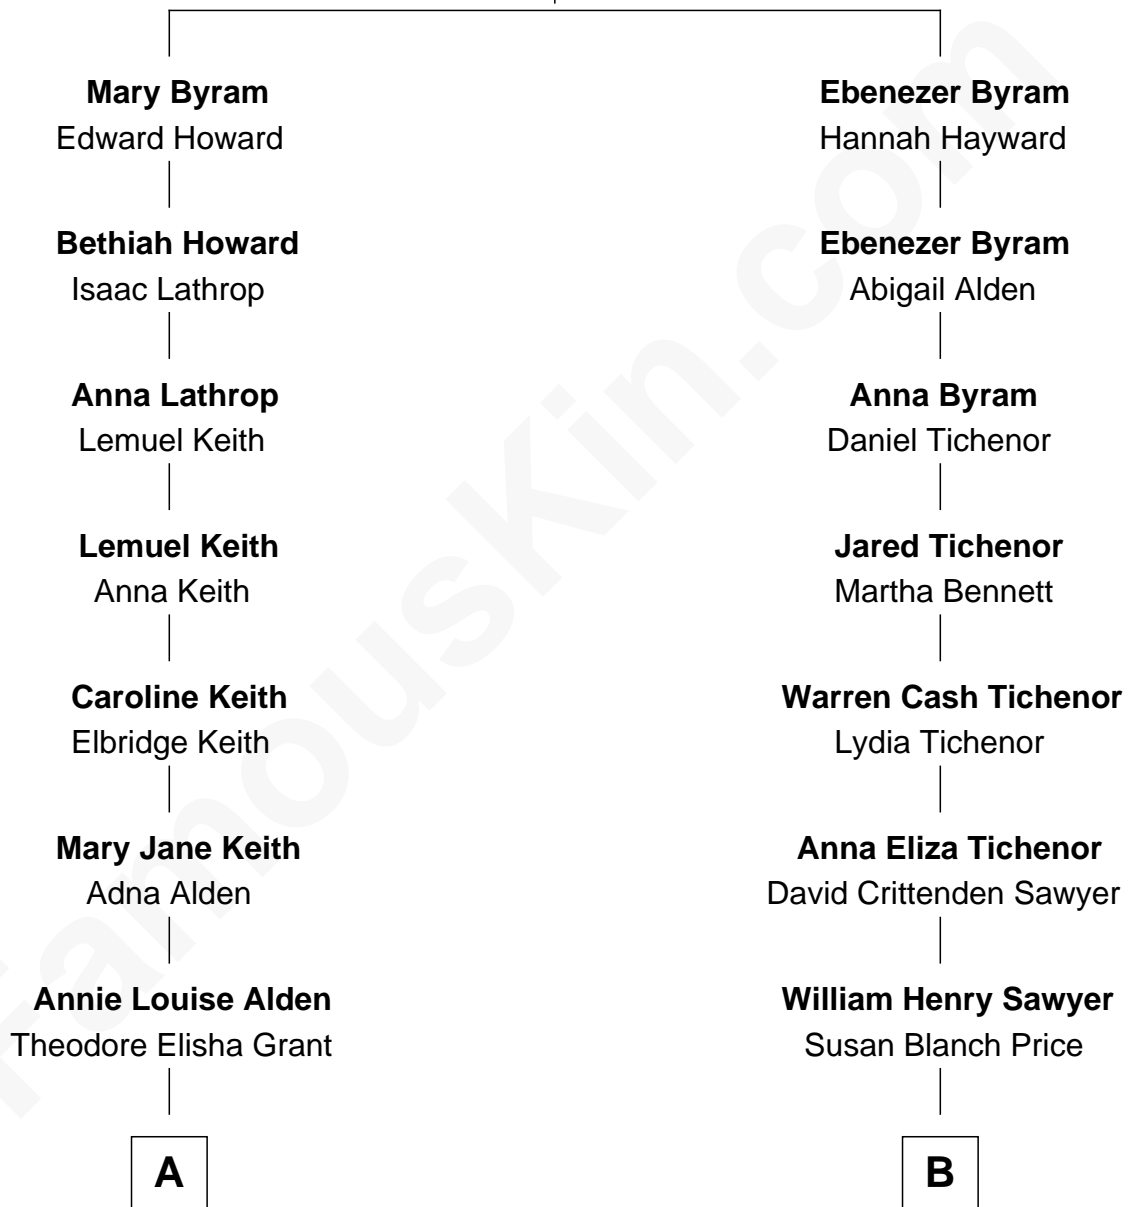

**FamousKin.com**  
**Relationship Chart of**  
**Arthur Gregg Sulzberger**  
*New York Times Publisher*

**10th cousin of**  
**Tyler Toney**  
*Dude Perfect YouTuber*

**Nicholas Byram**  
 Mary Edson

**A**

**Theodore Francis Grant**

Helen Macdonald

**Barbara Winslow Grant**

Arthur Ochs Sulzberger

**Arthur Ochs Sulzberger**

Gail Gregg

**Arthur Gregg Sulzberger**

*New York Times Publisher*

**B**

**Emma Vertrude Sawyer**

Dannie Robert Langford

**Bobby Dale Langford**

Lydia Jeanette Weeks

**Pamela Kay Langford**

Jeffrey Dale Toney

**Tyler Toney**