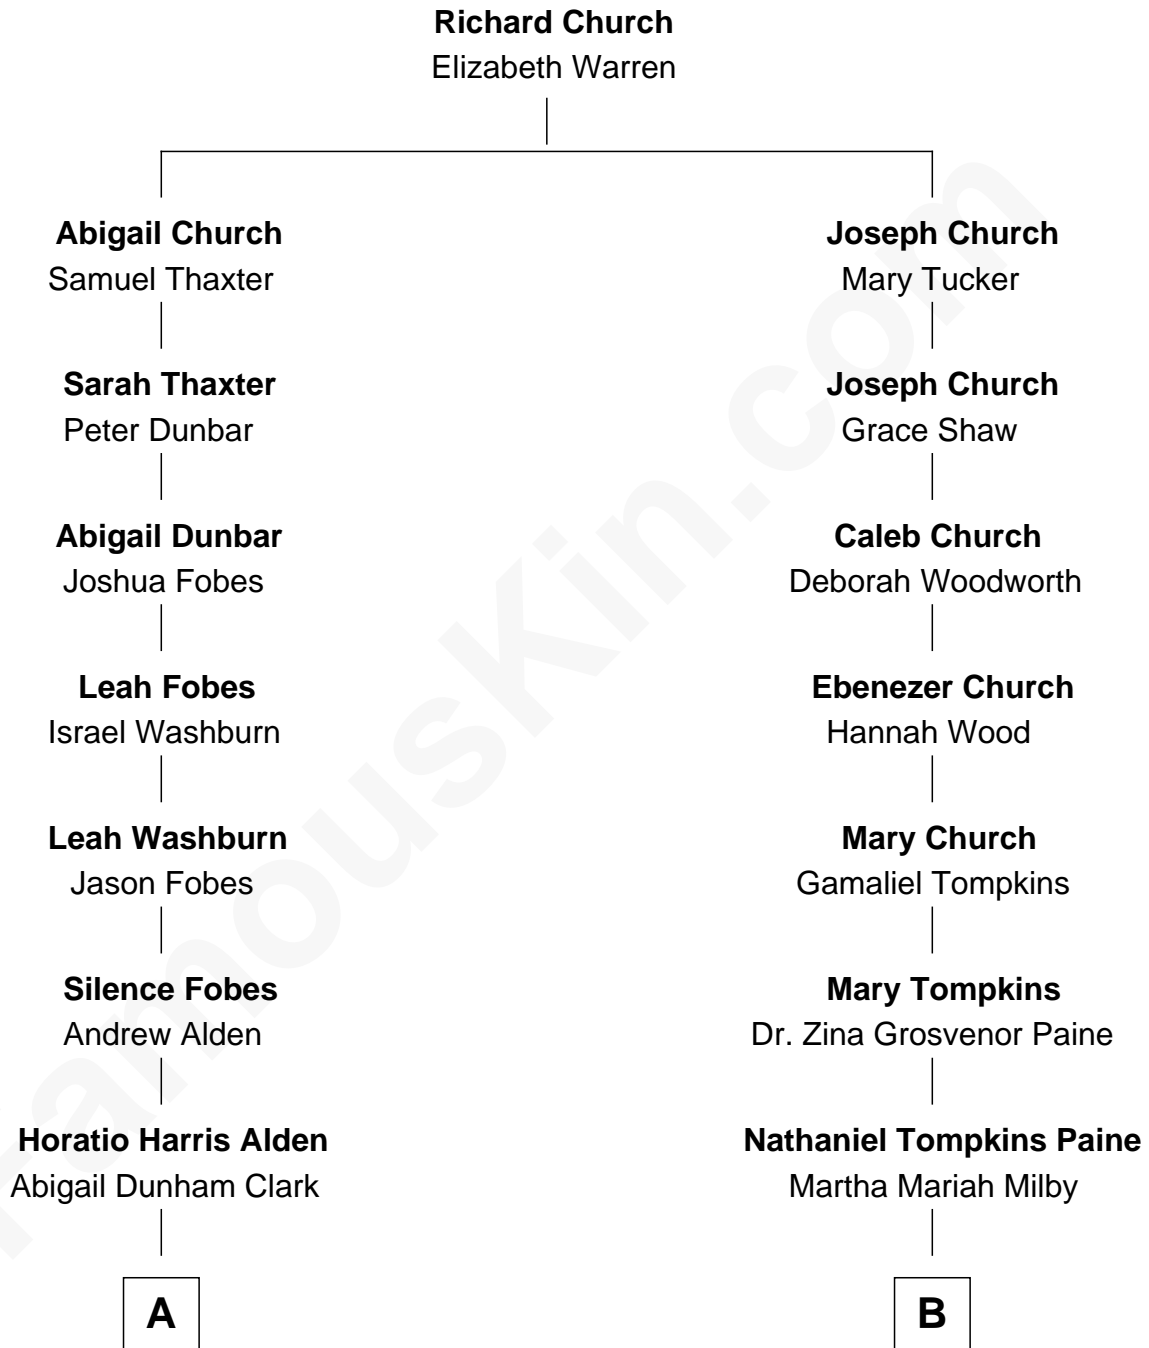

**FamousKin.com**  
**Relationship Chart of**  
**Arthur Gregg Sulzberger**  
*New York Times Publisher*

**8th cousin 4 times removed of**  
**Charles M. Dale**  
*66th Governor of New Hampshire*

**A**

**Adna Alden**  
Mary Jane Keith

**Annie Louise Alden**  
Theodore Elisha Grant

**Theodore Francis Grant**  
Helen Macdonald

**Barbara Winslow Grant**  
Arthuro Ochs Sulzberger

**Arthur Ochs Sulzberger**  
Gail Gregg

**Arthur Gregg Sulzberger**  
*New York Times Publisher*

**B**

**Maud Paine**  
Fred Vernon Dale

**Charles M. Dale**  
*66th Governor of New Hampshire*

FamousKin.com