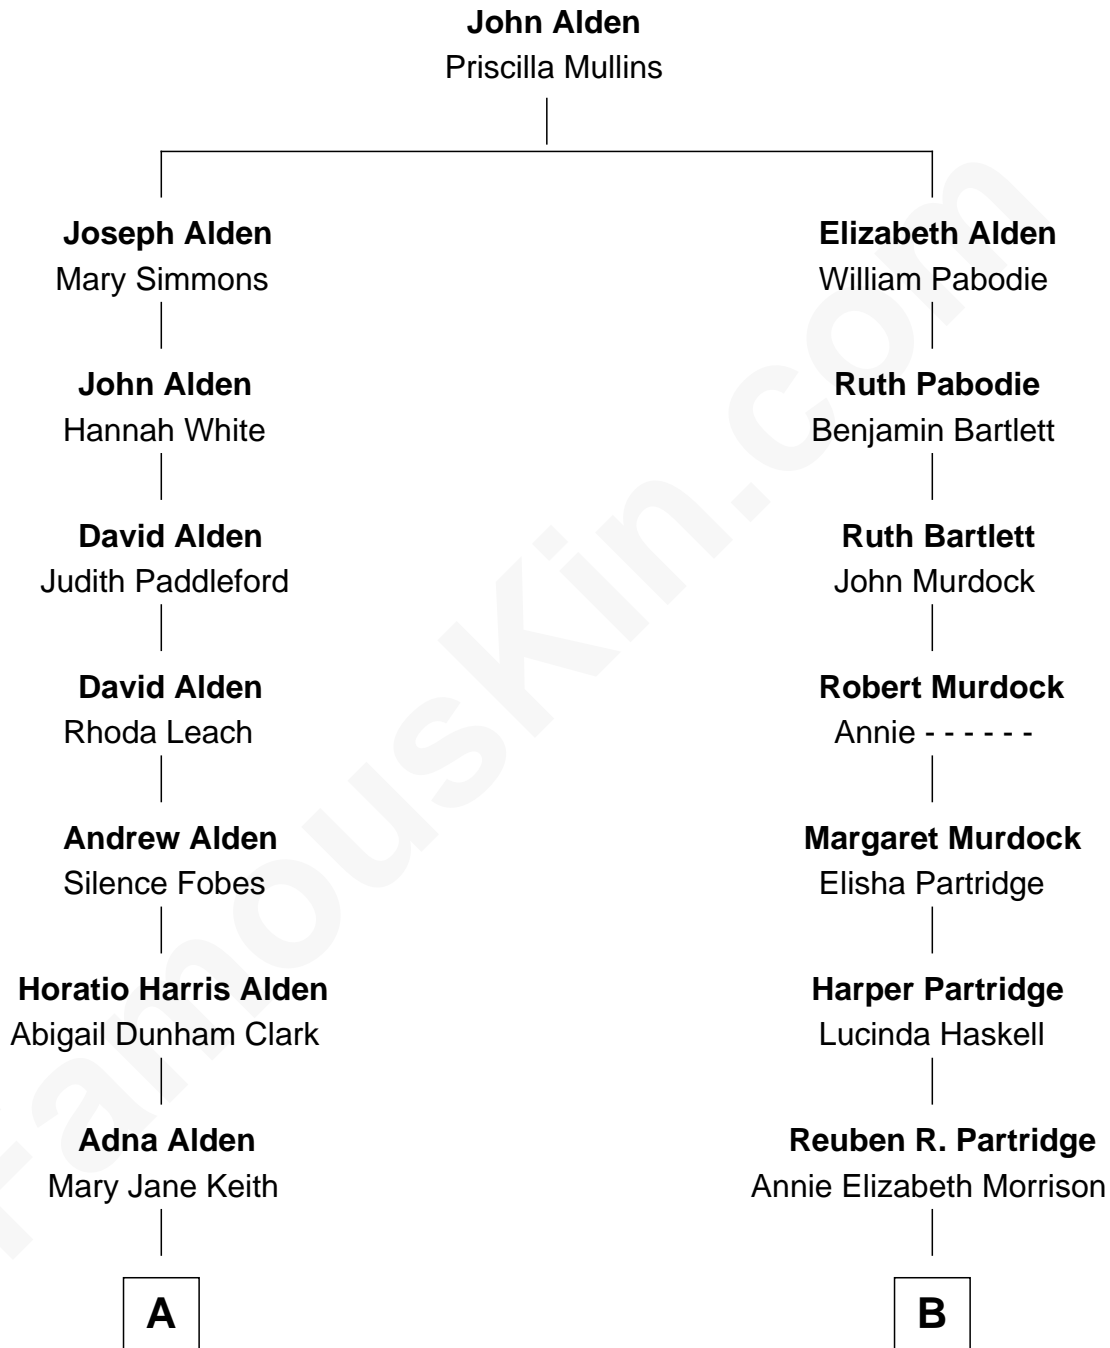

FamousKin.com
Relationship Chart of
Arthur Gregg Sulzberger
New York Times Publisher

10th cousin 1 time removed of

Diane Brewster
TV and Movie Actress

A

Annie Louise Alden
Theodore Elisha Grant

Theodore Francis Grant
Helen Macdonald

Phillip Sloane Brewster
Geraldine Craddock

Diane Brewster
TV and Movie Actress