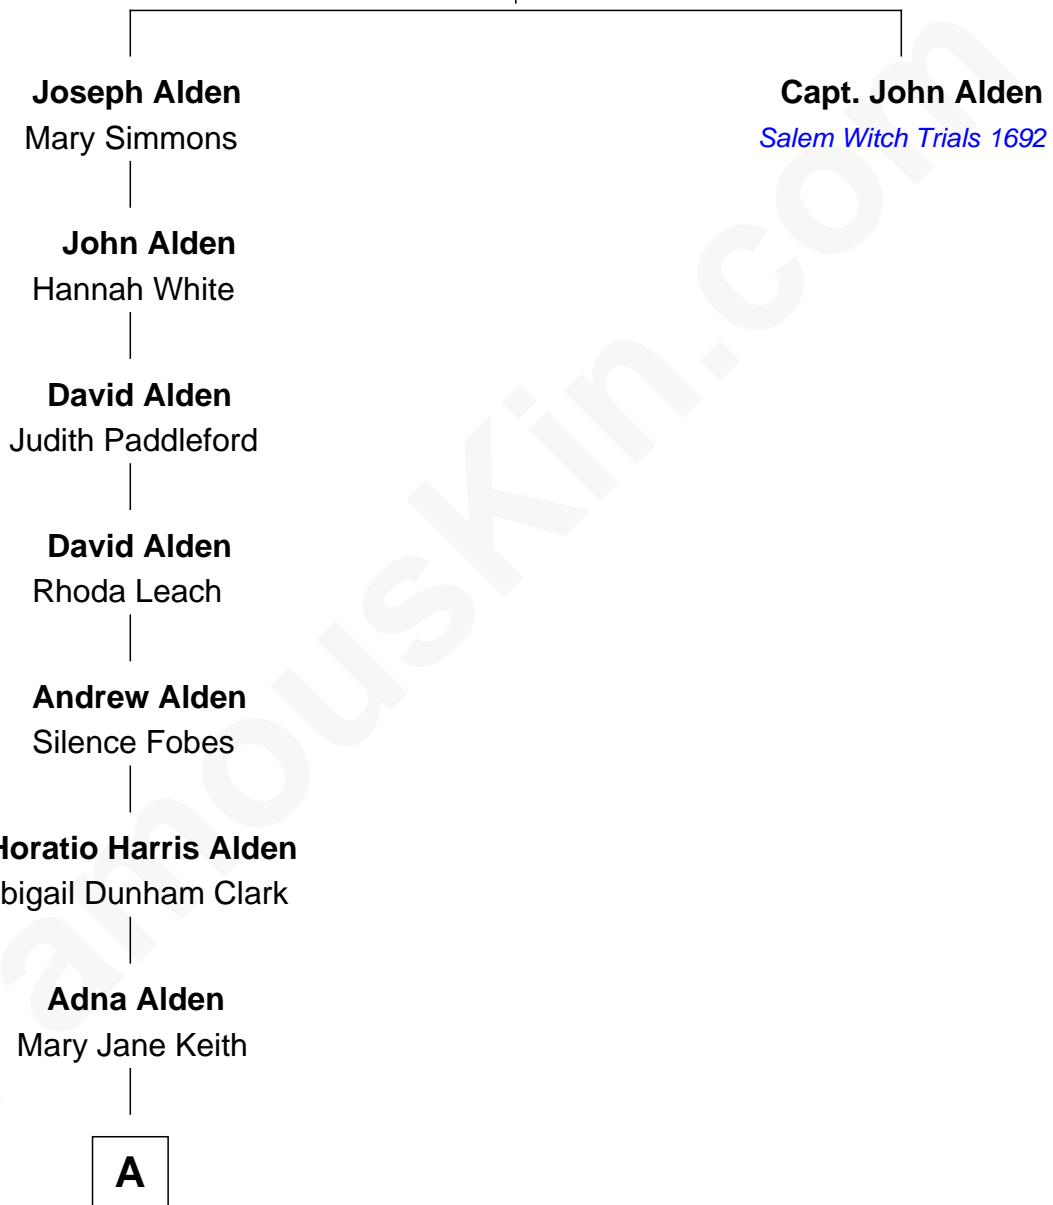

FamousKin.com Relationship Chart of

Arthur Gregg Sulzberger

New York Times Publisher

9th great-grandnephew of

Capt. John Alden

Accused of Witchcraft, Salem 1692

John Alden
Priscilla Mullins

A