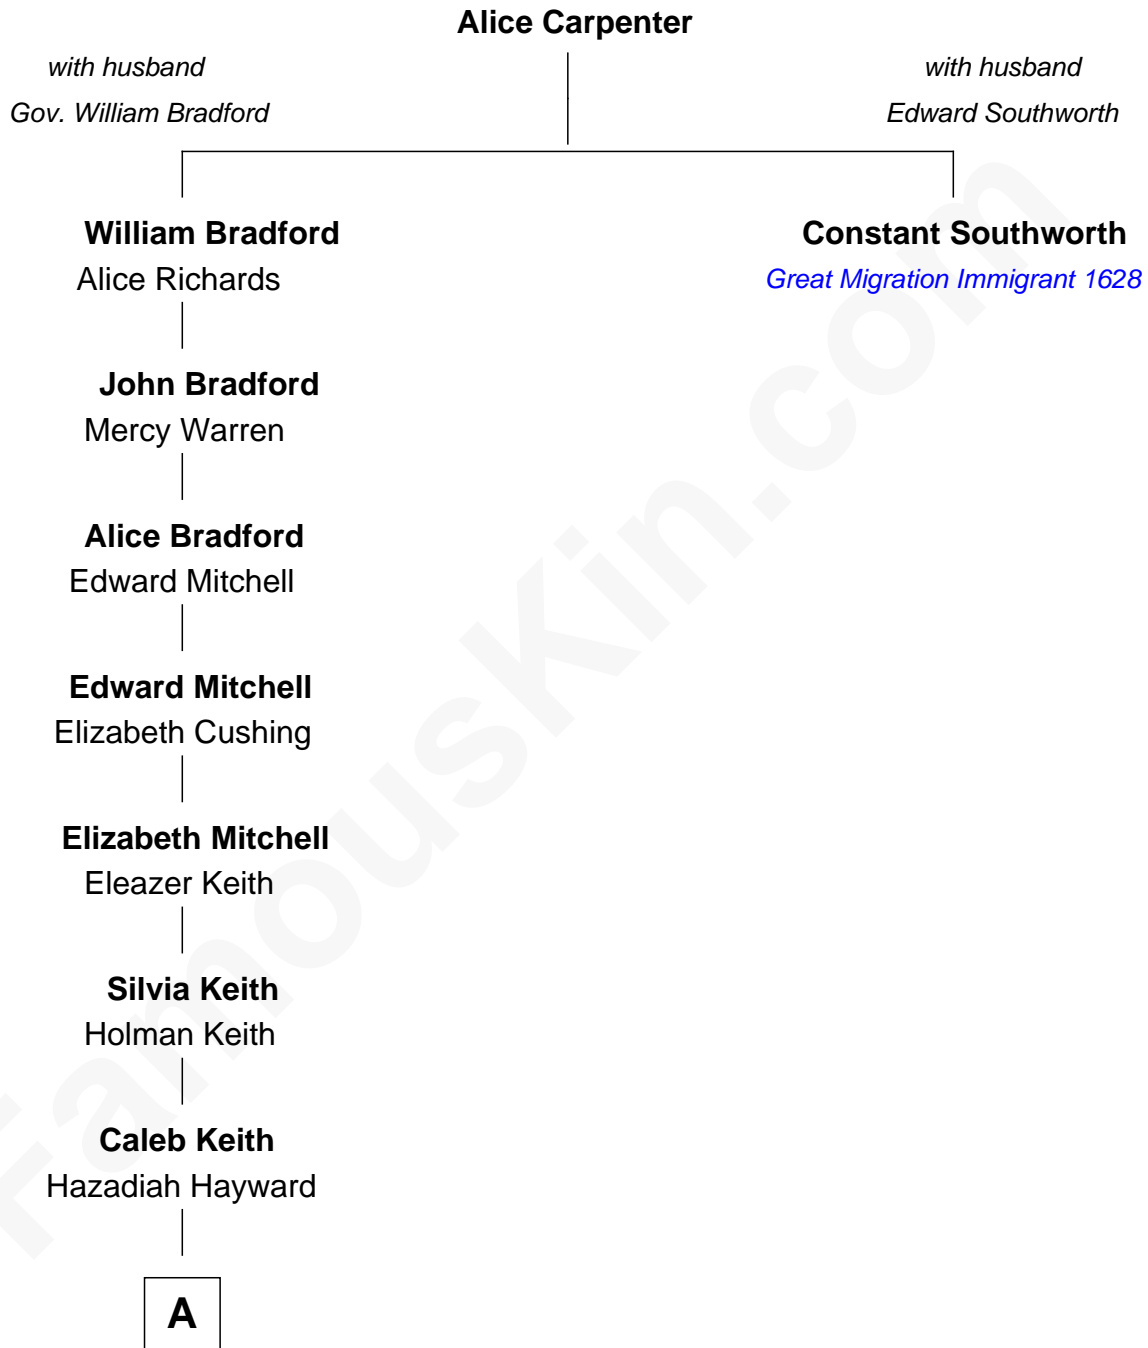

FamousKin.com Relationship Chart of

Arthur Gregg Sulzberger

New York Times Publisher

11th great-grandnephew of

Constant Southworth

(c1612 - 1678/9) Great Migration Immigrant 1628

A

—
Elbridge Keith

Caroline Keith

—
Mary Jane Keith

Adna Alden

—
Annie Louise Alden

Theodore Elisha Grant

—
Theodore Francis Grant

Helen Macdonald

—
Barbara Winslow Grant