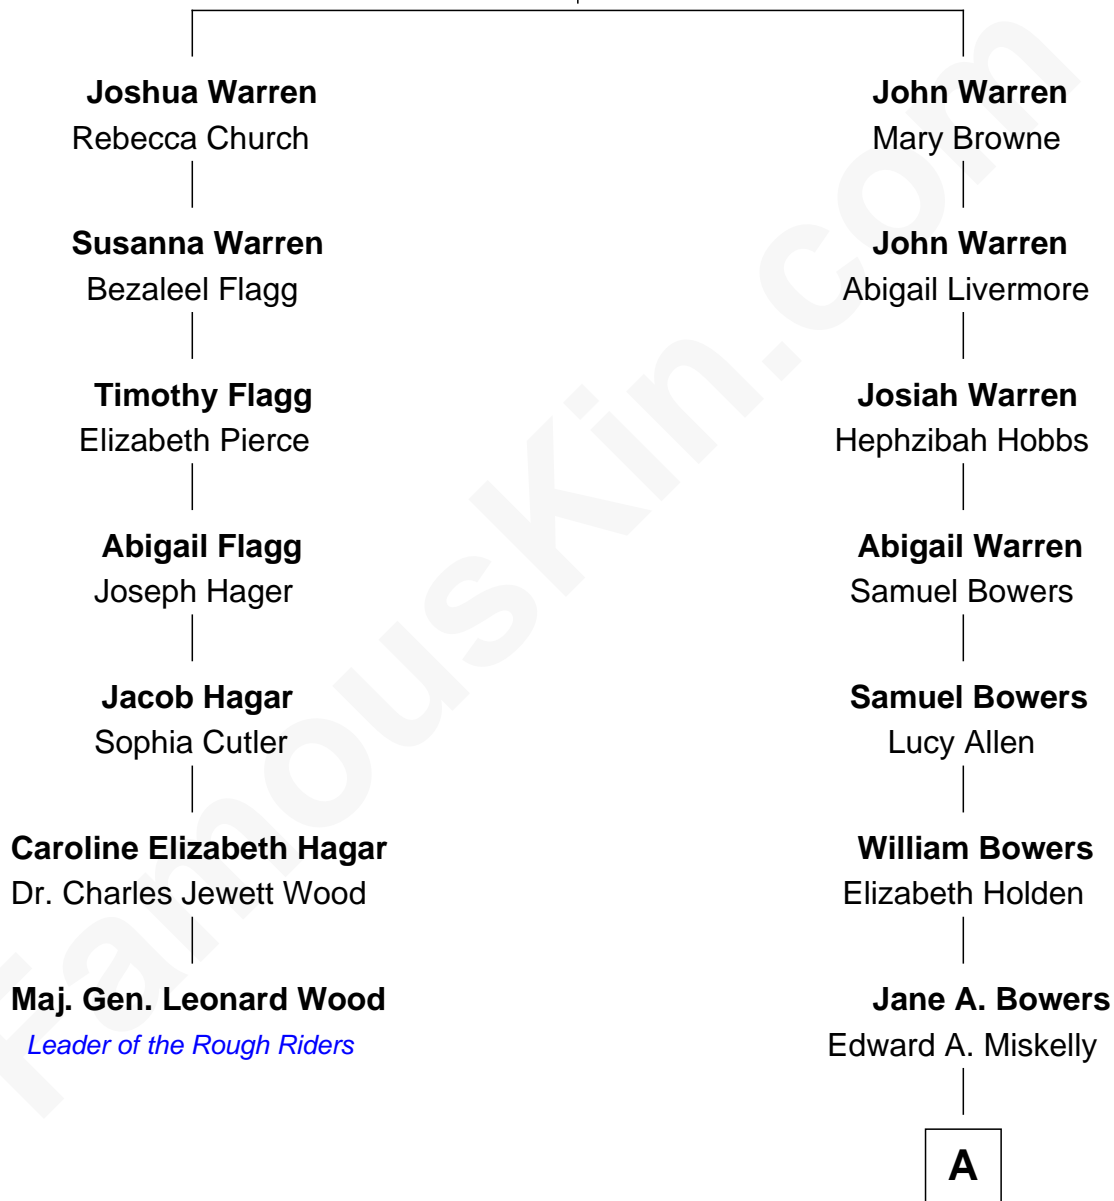

# FamousKin.com Relationship Chart of

**Maj. Gen. Leonard Wood**

*Leader of the Rough Riders*

6th cousin 6 times removed of

**Elizabeth Banks**

*TV and Movie Actress*

**Daniel Warren**

Mary Barron

**A**

**Edward H. Miskelly**

Mary Jane Hanley

**Alice C. Miskelly**

Charles William Howard

**Webster Eugene Howard**

Eleanor M. Casey

**Irene W. Howard**