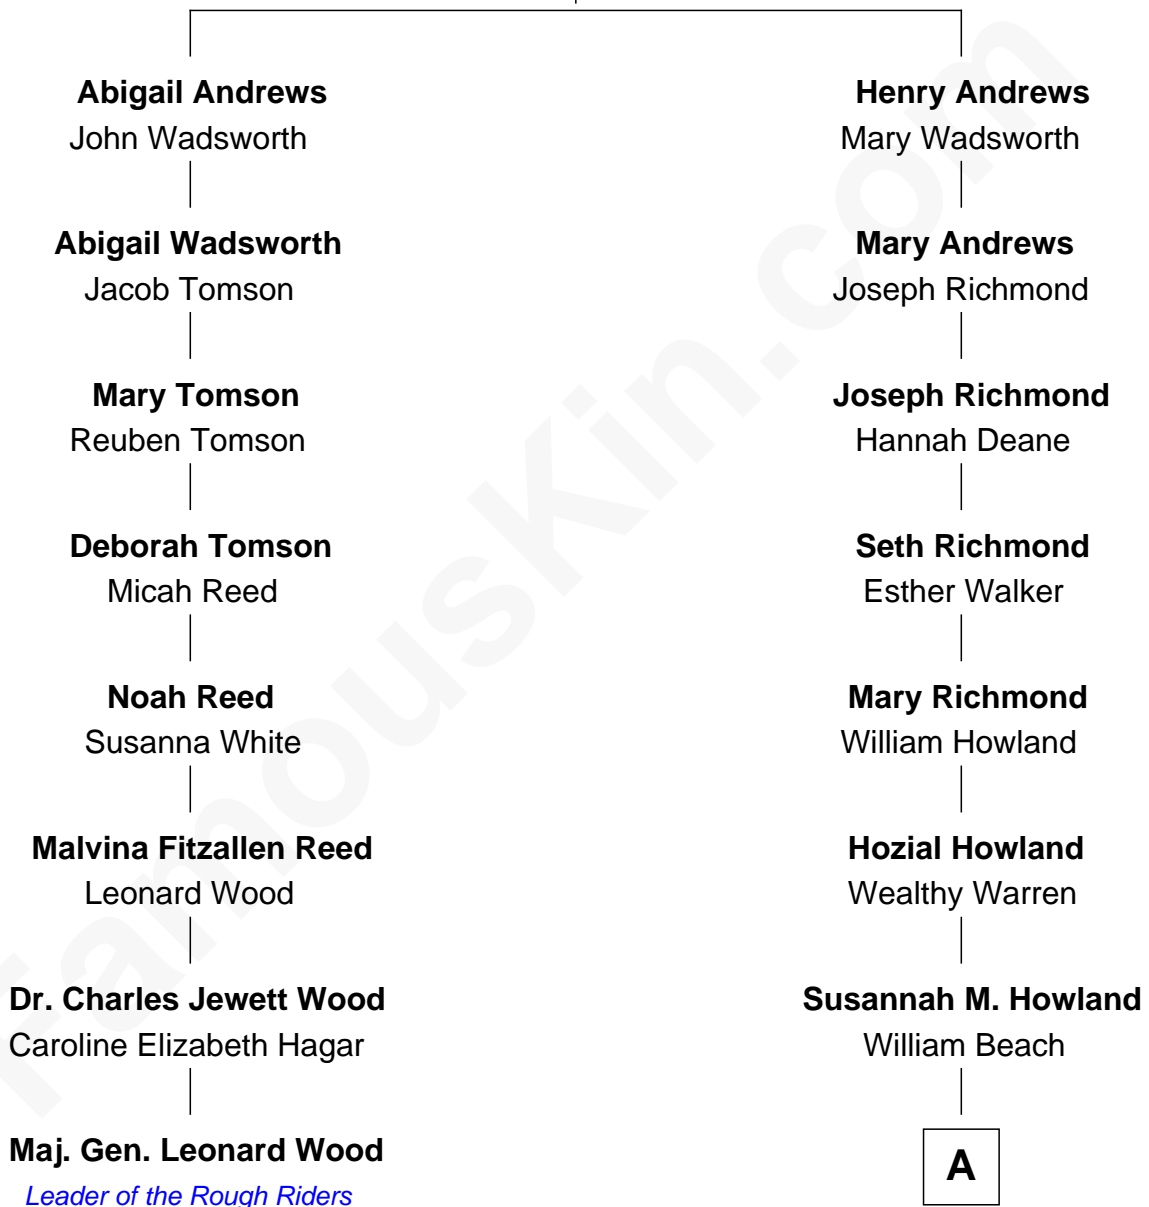

FamousKin.com
Relationship Chart of
Maj. Gen. Leonard Wood
Leader of the Rough Riders

7th cousin 5 times removed of

Brooklyn Decker
Fashion Model, TV and Movie Actress

Henry Andrews

Mary - - - - -

A

Rodney W. Beach
Margaretha Howland

William Howland Beach
Mabel Catherine Hurd

Jessie Beach
Andrew J. Decker

Frank Stephen Decker
Patricia Ann Frisch

Stephen Michael Decker
Tessa Renee Moore

Brooklyn Decker
Actress and Model