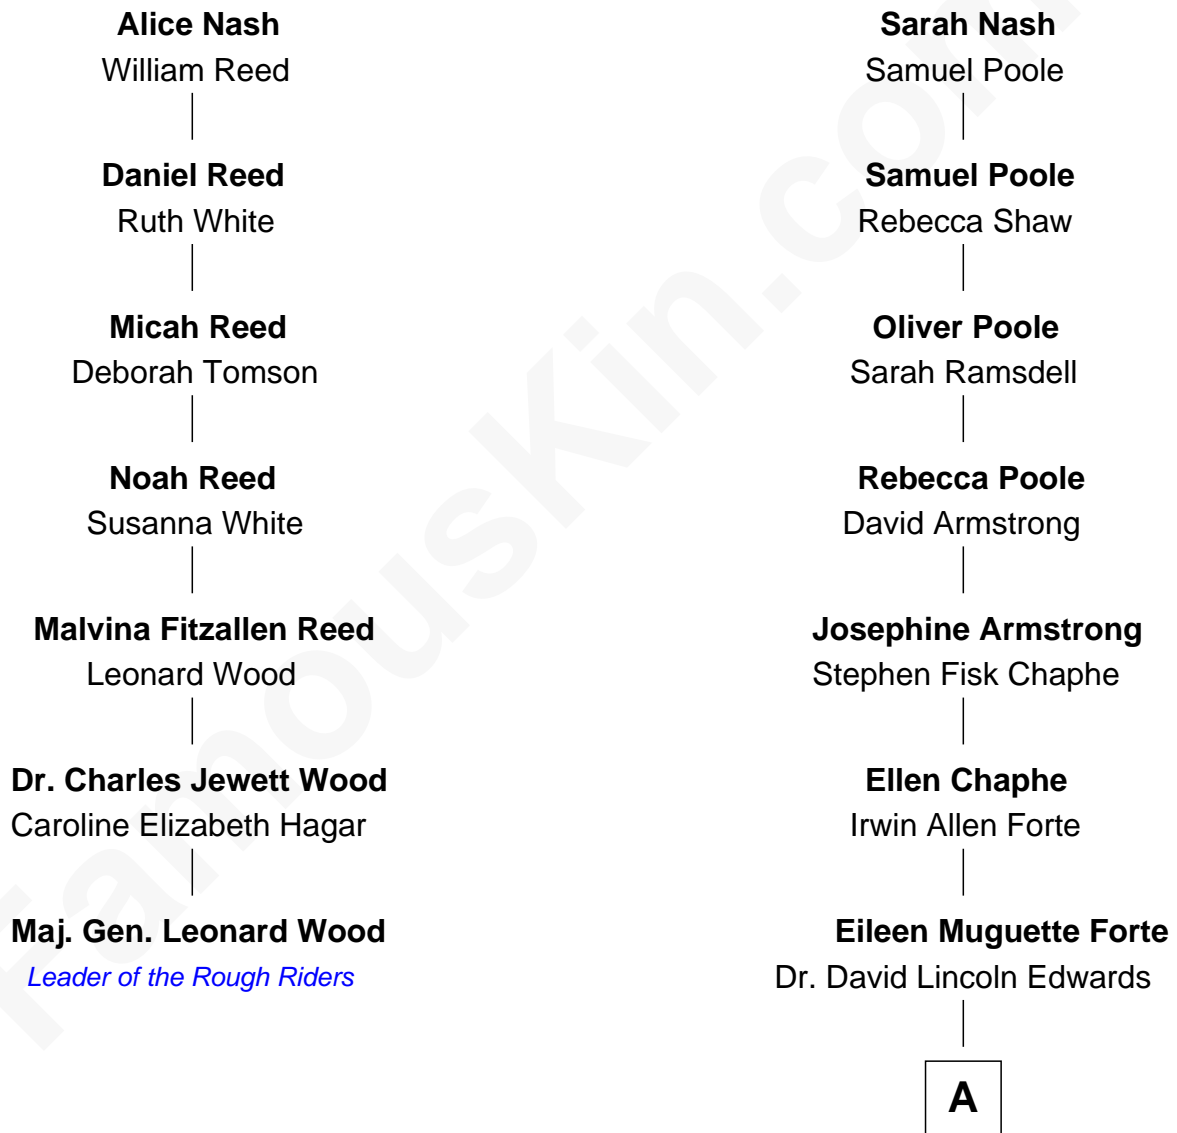

FamousKin.com Relationship Chart of

Maj. Gen. Leonard Wood

Leader of the Rough Riders

6th cousin 4 times removed of

Joe Keery

TV and Movie Actor

Jacob Nash

Abigail Dyer

A

—
Bronwen Forte Edwards

Thomas Russell Keery

—
Thomas David Keery

Constance M. Fitzgerald

—
David Grover Keery

Nina Rae Barger

—
Joe Keery