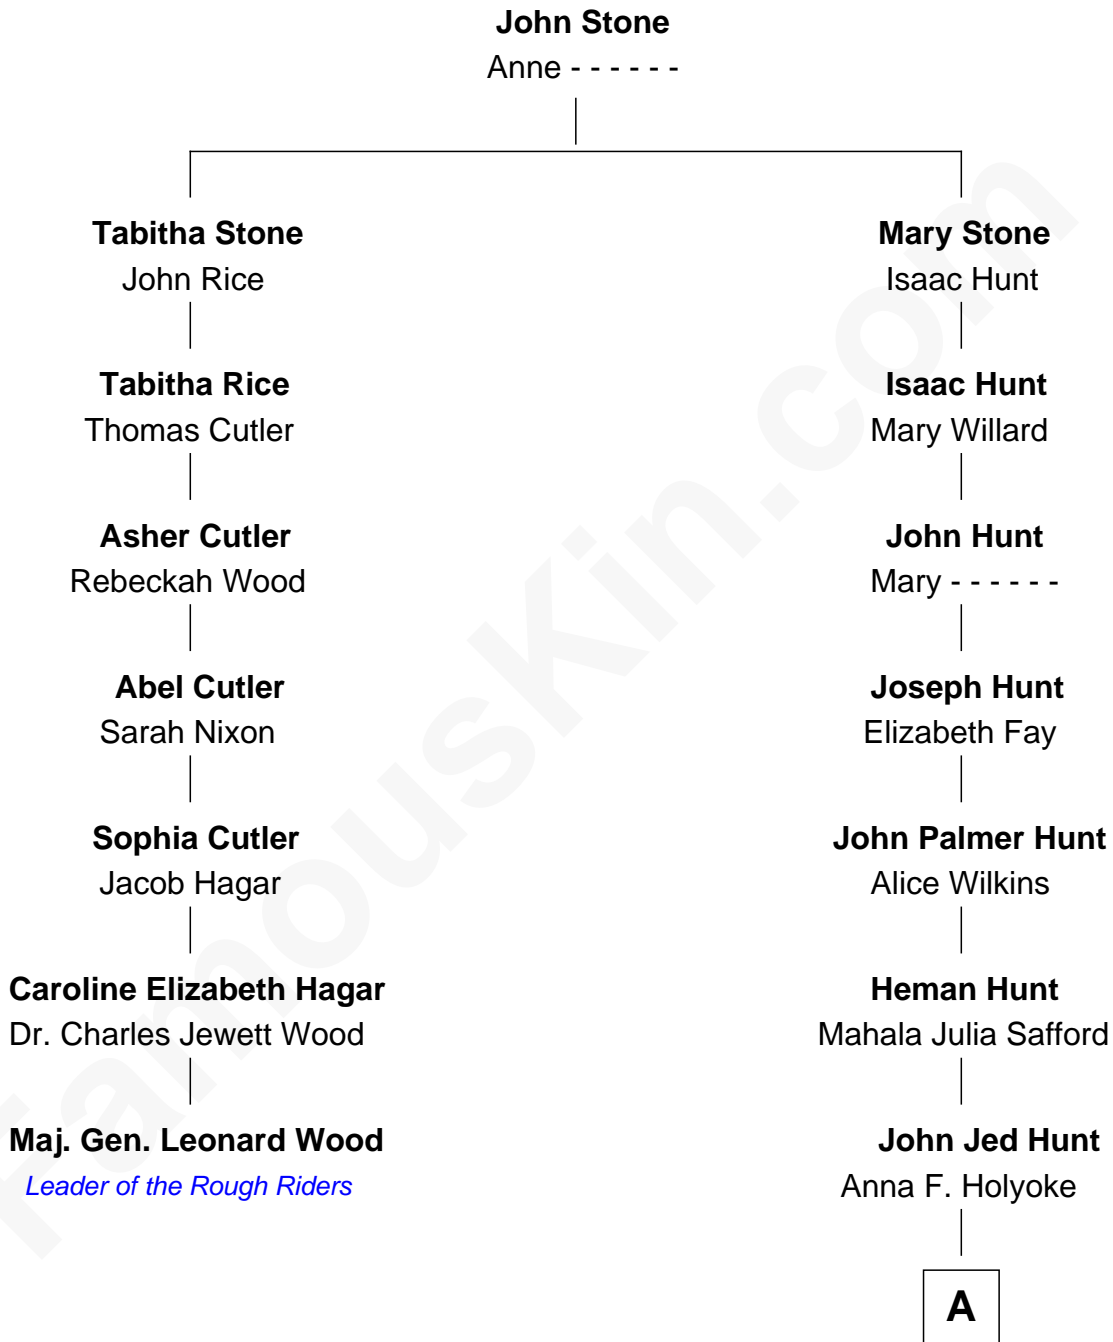

FamousKin.com Relationship Chart of

Maj. Gen. Leonard Wood

Leader of the Rough Riders

6th cousin 5 times removed of

Ava Michelle

Model and Actress

A

—
Flavilla May Hunt
Charles Thompson Gray

—
Ruth Marion Gray
George William Cota

—
Gregory Paul Cota
Debra Lynn Zaratzian

—
Rick Gregory Cota
Jeanette Loretta Malinowski

—
Ava Michelle
Model and Actress

FamousKin.com