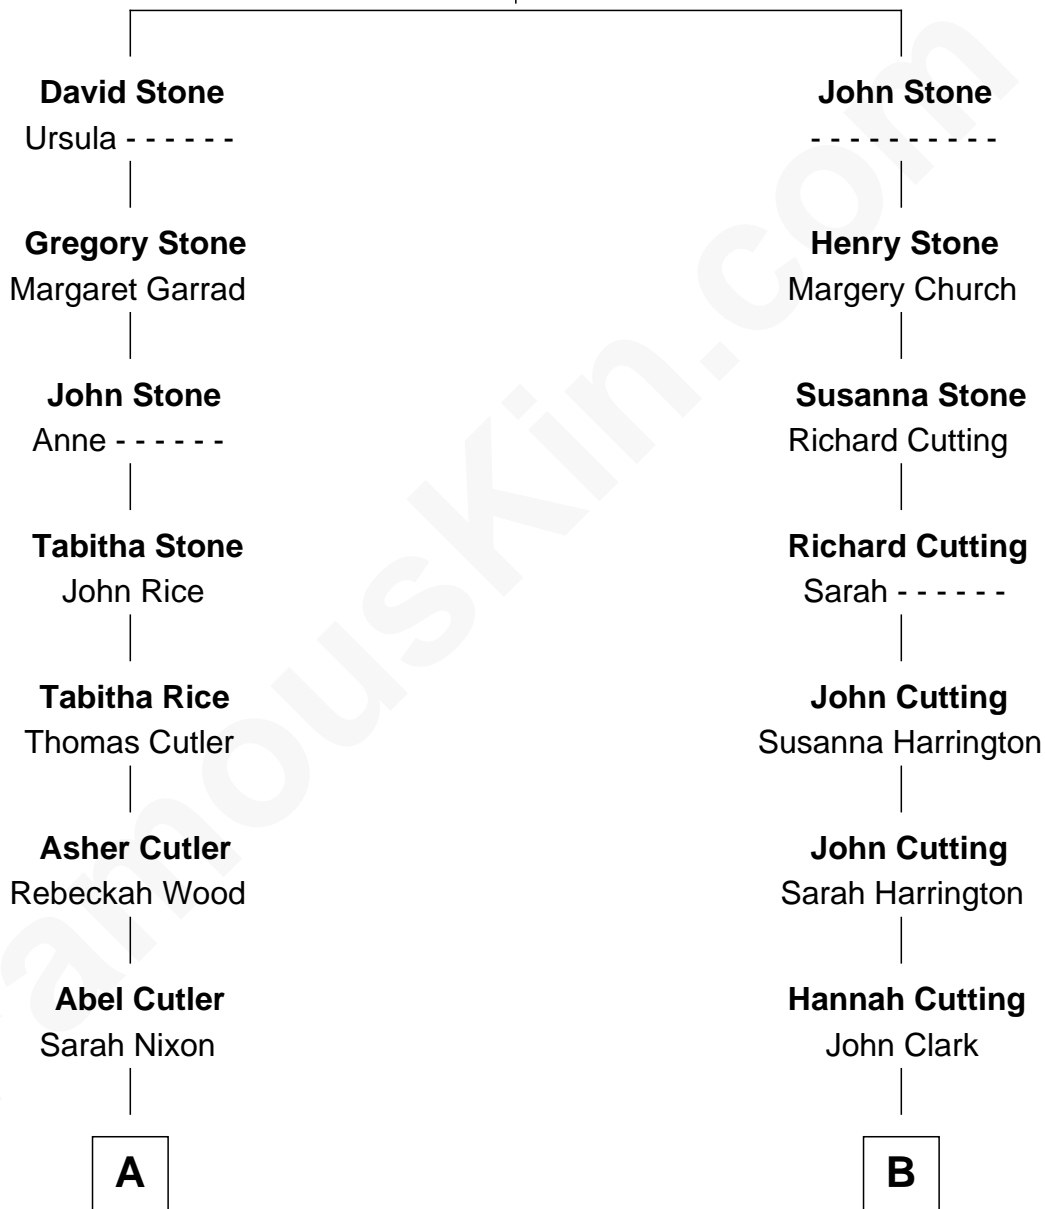

FamousKin.com Relationship Chart of

Maj. Gen. Leonard Wood

Leader of the Rough Riders

9th cousin of

Alpheus Felch

5th Governor of Michigan

Simon Stone

Agnes - - - - -

A

Sophia Cutler

Jacob Hagar

Caroline Elizabeth Hagar

Dr. Charles Jewett Wood

Maj. Gen. Leonard Wood

Leader of the Rough Riders

B

Lydia Clark

Abijah Felch

Daniel Felch

Sarah Piper

Alpheus Felch

5th Governor of Michigan

FamousKin.com