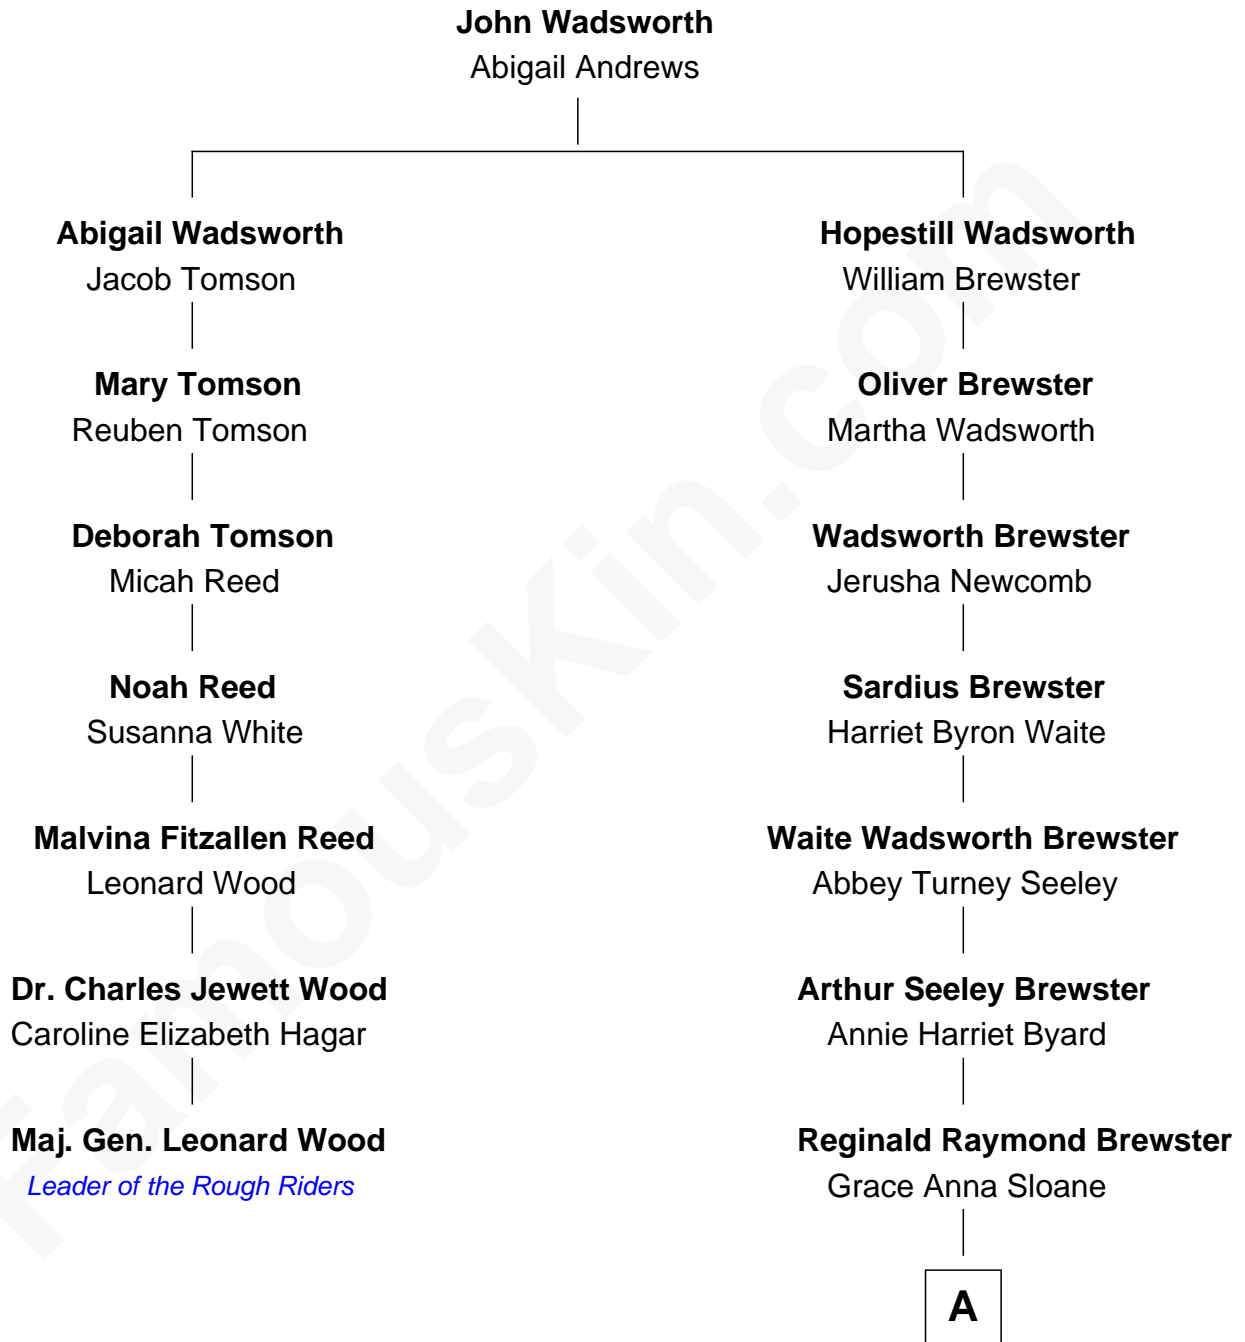

FamousKin.com
Relationship Chart of
Maj. Gen. Leonard Wood
Leader of the Rough Riders

6th cousin 2 times removed of

Diane Brewster
TV and Movie Actress

A

Phillip Sloane Brewster

Geraldine Craddock

Diane Brewster

TV and Movie Actress

FamousKin.com