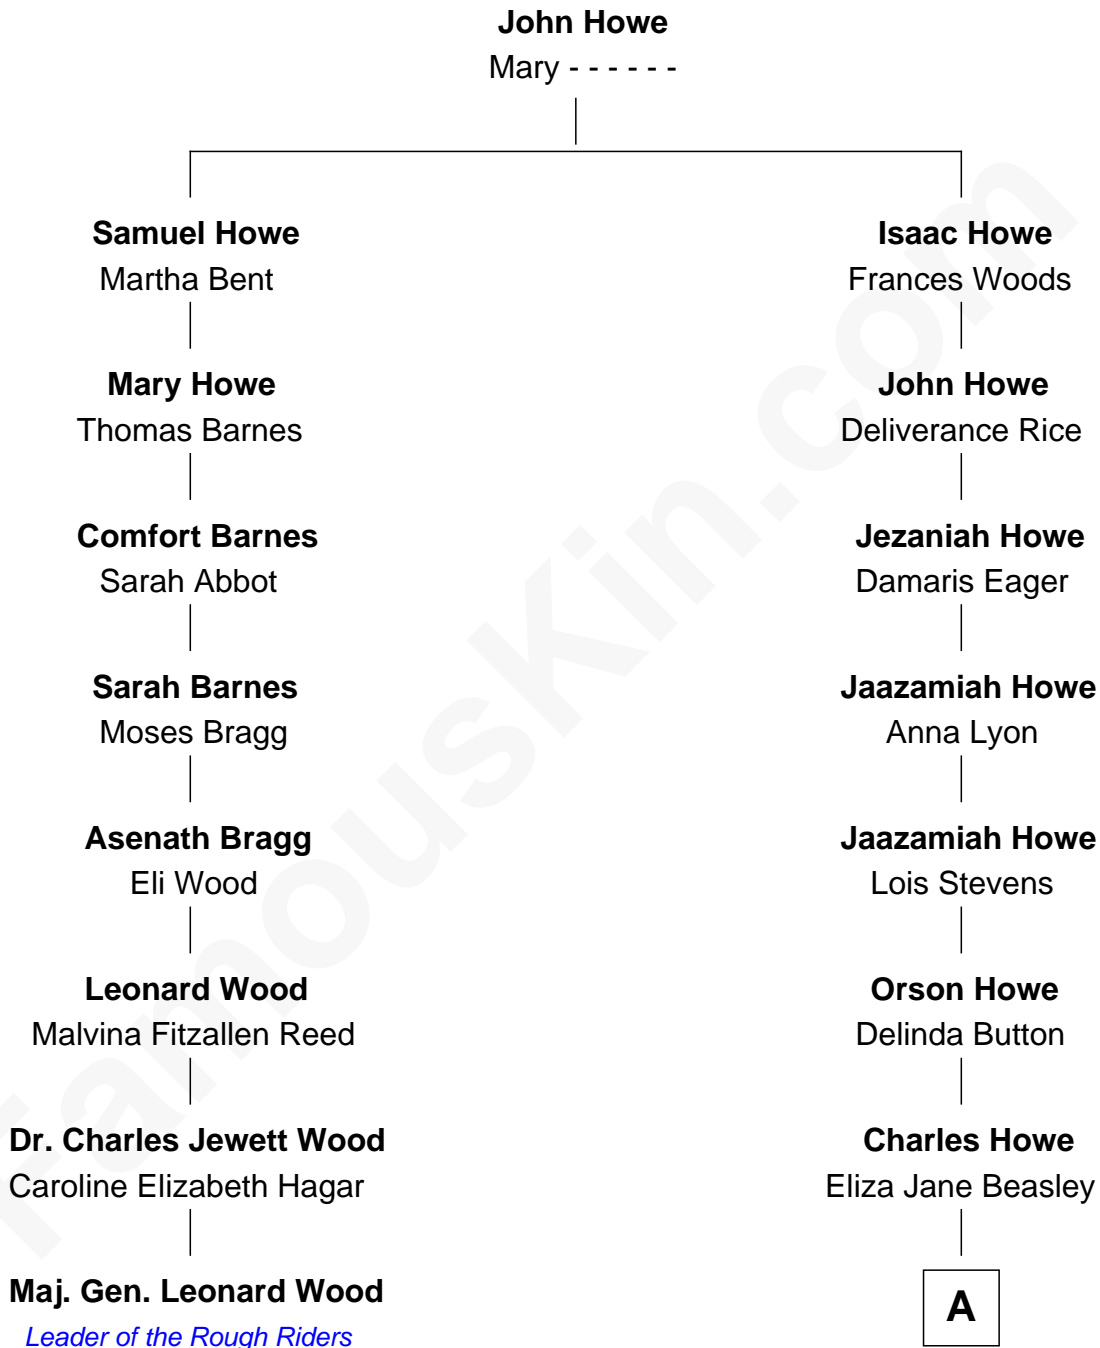

FamousKin.com Relationship Chart of

Maj. Gen. Leonard Wood

Leader of the Rough Riders

7th cousin 2 times removed of

Timothy Leatherman

Founder of Leatherman Tools

A

—
Selata Howe

Samuel Lloyd Leatherman

—
Kenneth Elvene Leatherman

Arlene Gertrude Gjertsen

—
Timothy Leatherman

Founder of Leatherman Tools