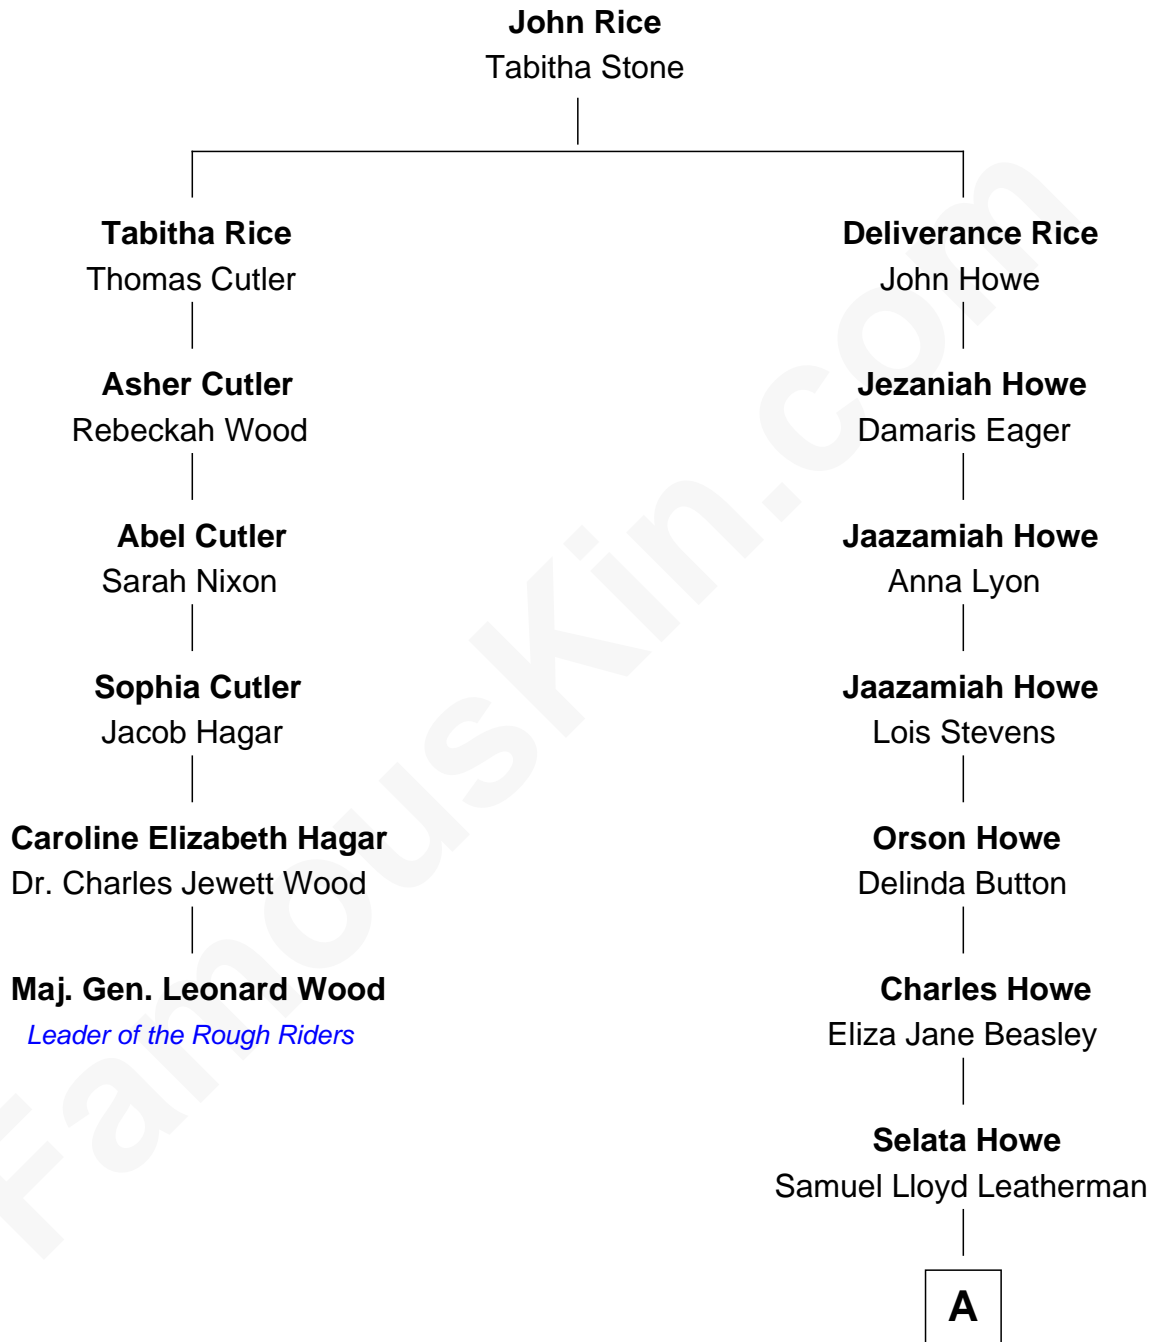

FamousKin.com Relationship Chart of

Maj. Gen. Leonard Wood

Leader of the Rough Riders

5th cousin 3 times removed of

Timothy Leatherman

Founder of Leatherman Tools

A

Kenneth Elvene Leatherman

Arlene Gertrude Gjertsen

Timothy Leatherman

Founder of Leatherman Tools

FamousKin.com