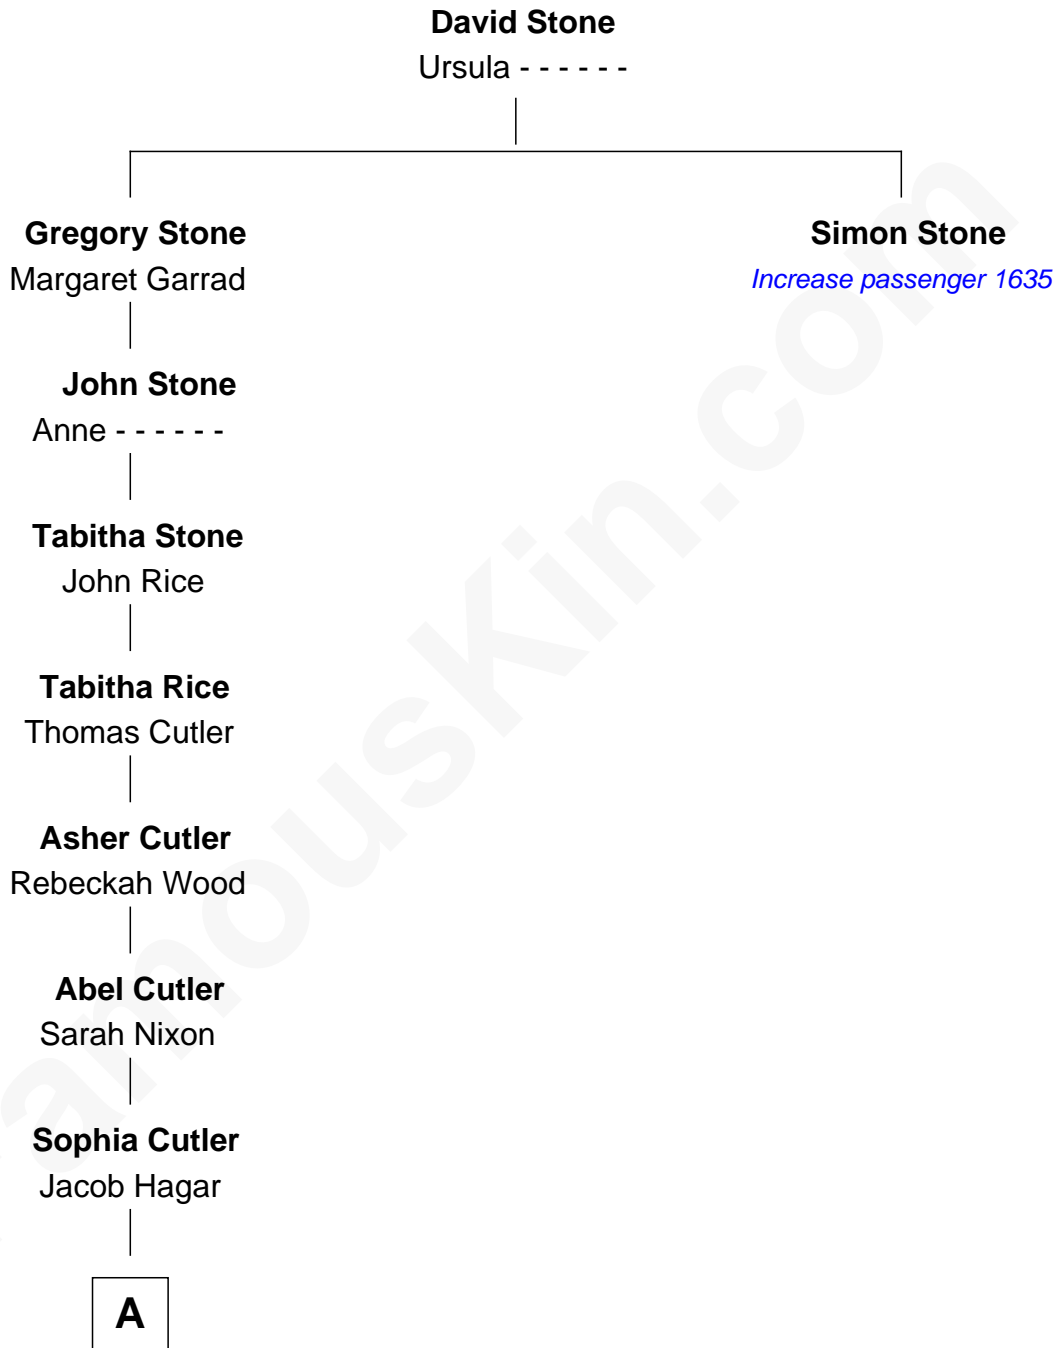

# FamousKin.com Relationship Chart of

**Maj. Gen. Leonard Wood**

*Leader of the Rough Riders*

6th great-grandnephew of

**Simon Stone**

*(c1585/6 - 1665) Increase passenger 1635*

A

—  
**Caroline Elizabeth Hagar**

Dr. Charles Jewett Wood

—  
**Maj. Gen. Leonard Wood**

*Leader of the Rough Riders*

FamousKin.com