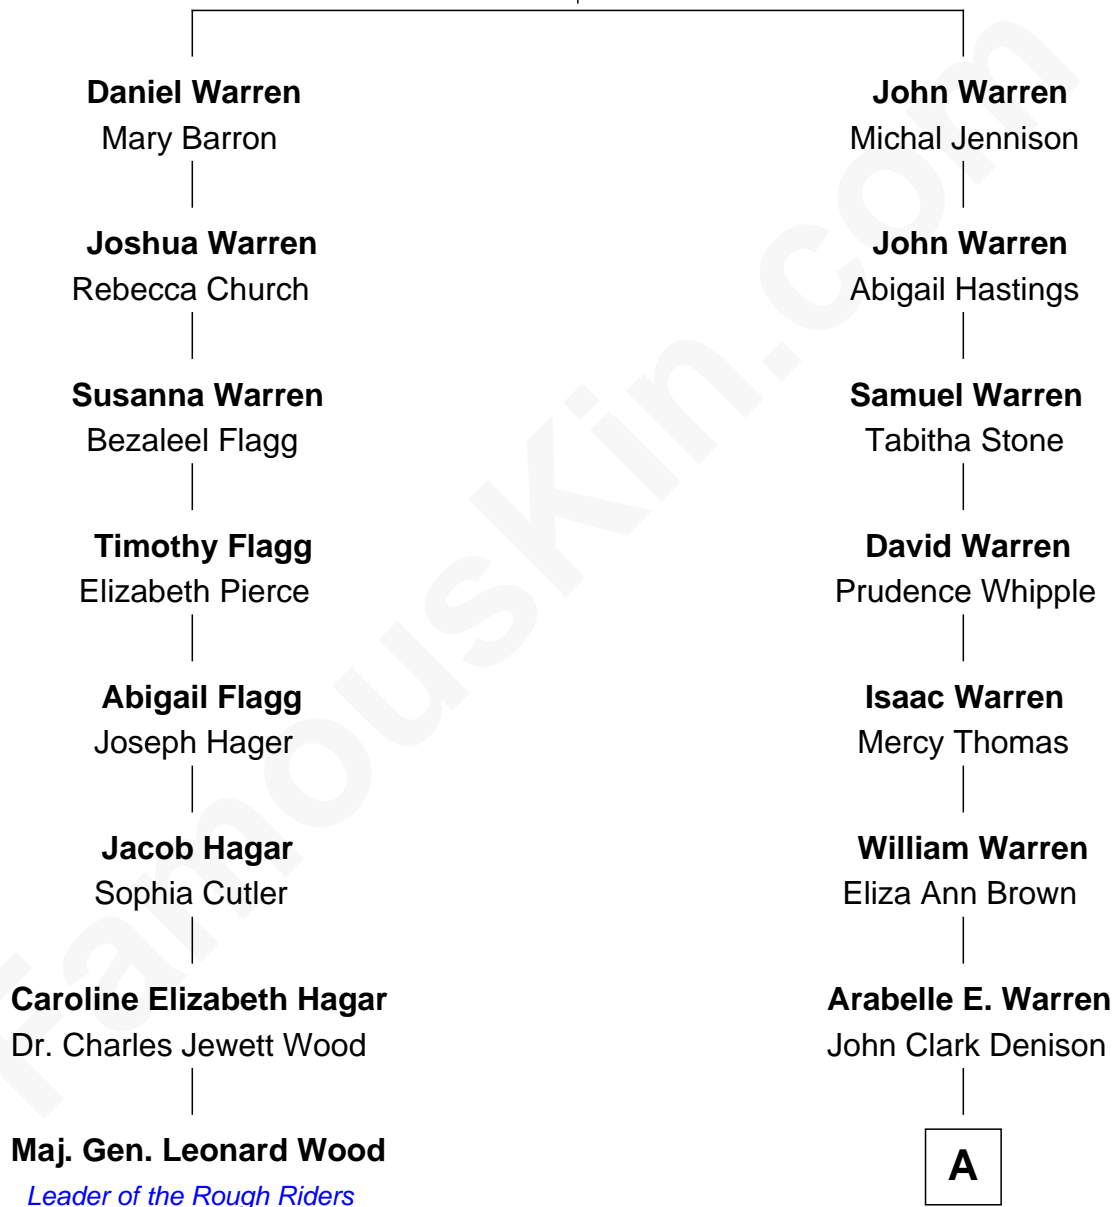

FamousKin.com
Relationship Chart of
Maj. Gen. Leonard Wood
Leader of the Rough Riders

7th cousin 3 times removed of

James Taylor
Singer-Songwriter

John Warren
 Margaret - - - - -

A

Etta M. Denison

Henry Woodard

Henry Herman Woodard

Ella Angelique Knox

Gertrude Arline Woodard

Dr. Isaac Montrose Taylor

James Taylor

Singer-Songwriter

FamousKin.com