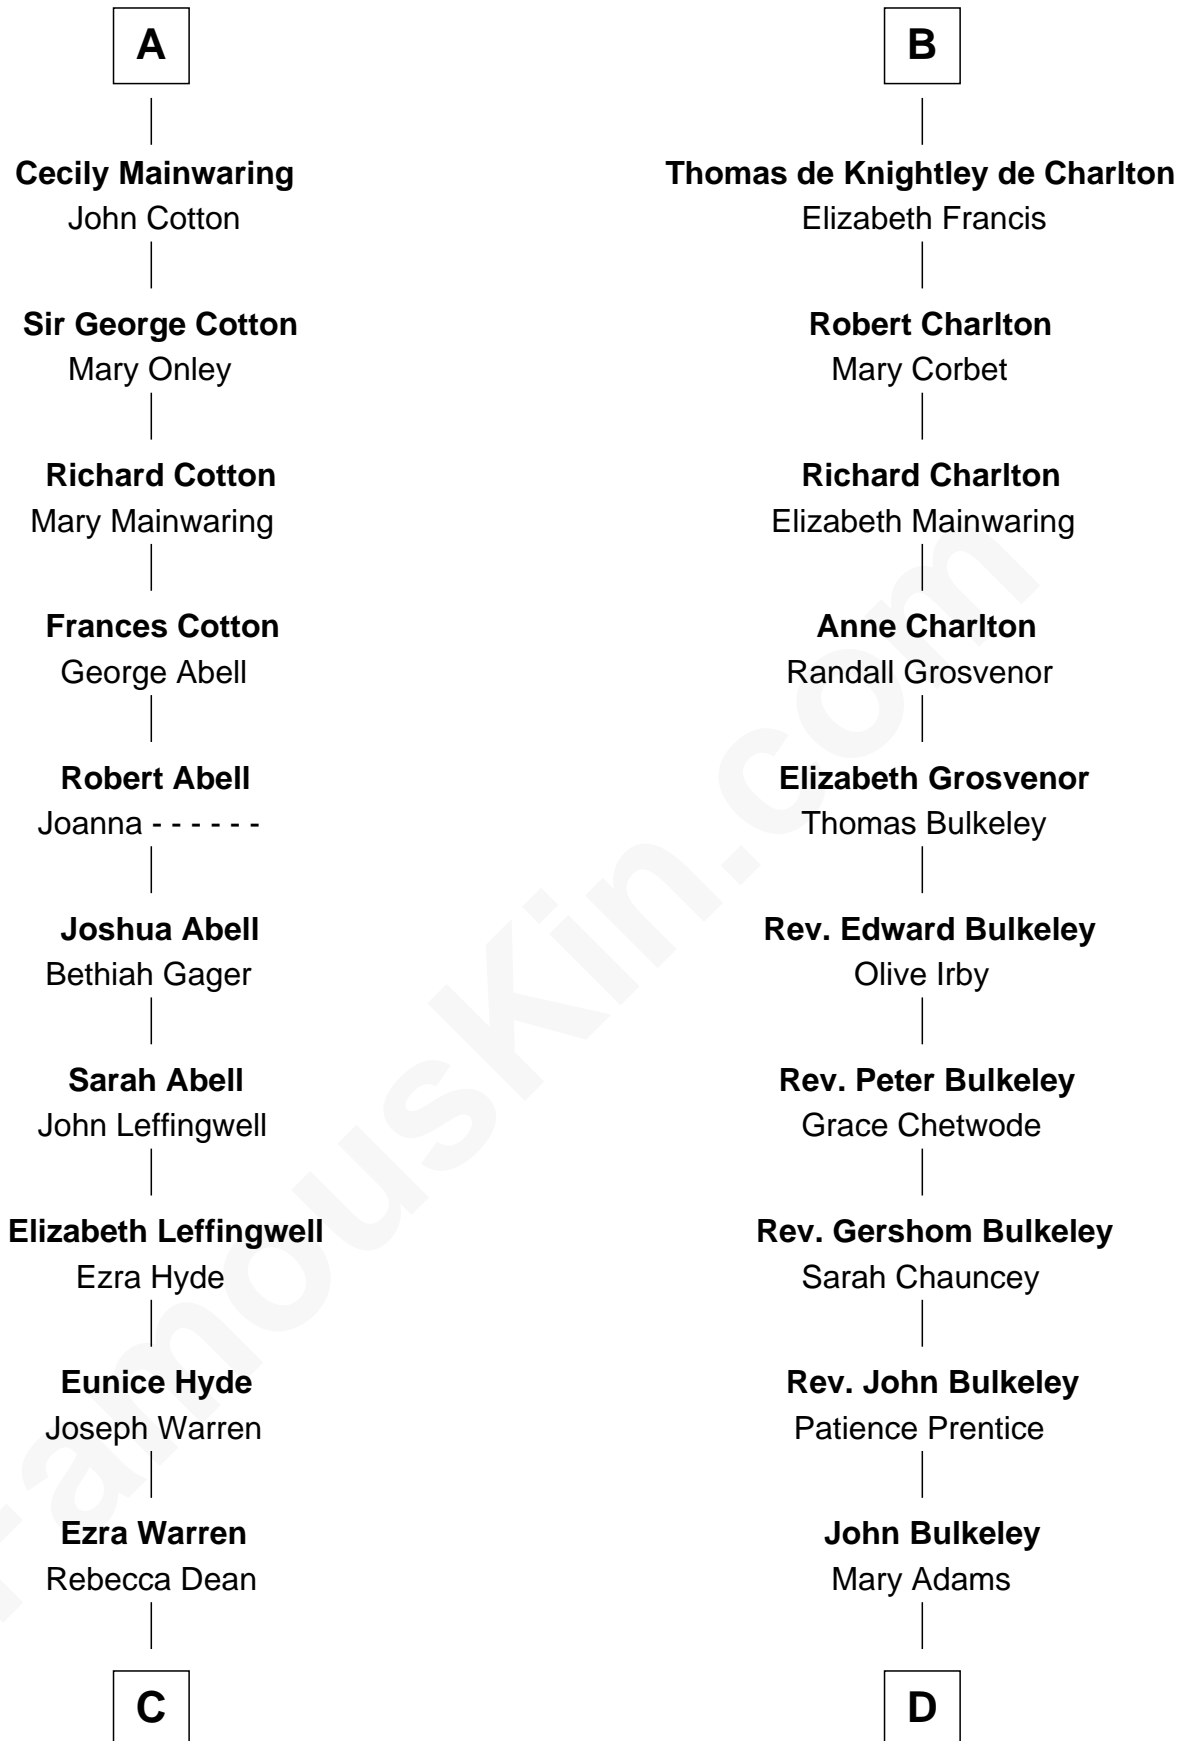

FamousKin.com
Relationship Chart of
Francis Emroy Warren
1st Governor of Wyoming

19th cousin 1 time removed of
Morgan Bulkeley
54th Governor of Connecticut

C

Joseph Warren
Susannah Willey

Joseph Spencer Warren
Cynthia Estella Abbott

Francis Emroy Warren
1st Governor of Wyoming

D

Eliphalet Bulkeley
Anna Bulkeley

John Charles Bulkeley
Sarah Taintor

Eliphalet Adams Bulkeley
Lydia Smith Morgan

Morgan Bulkeley
54th Governor of Connecticut

FamousKin.com