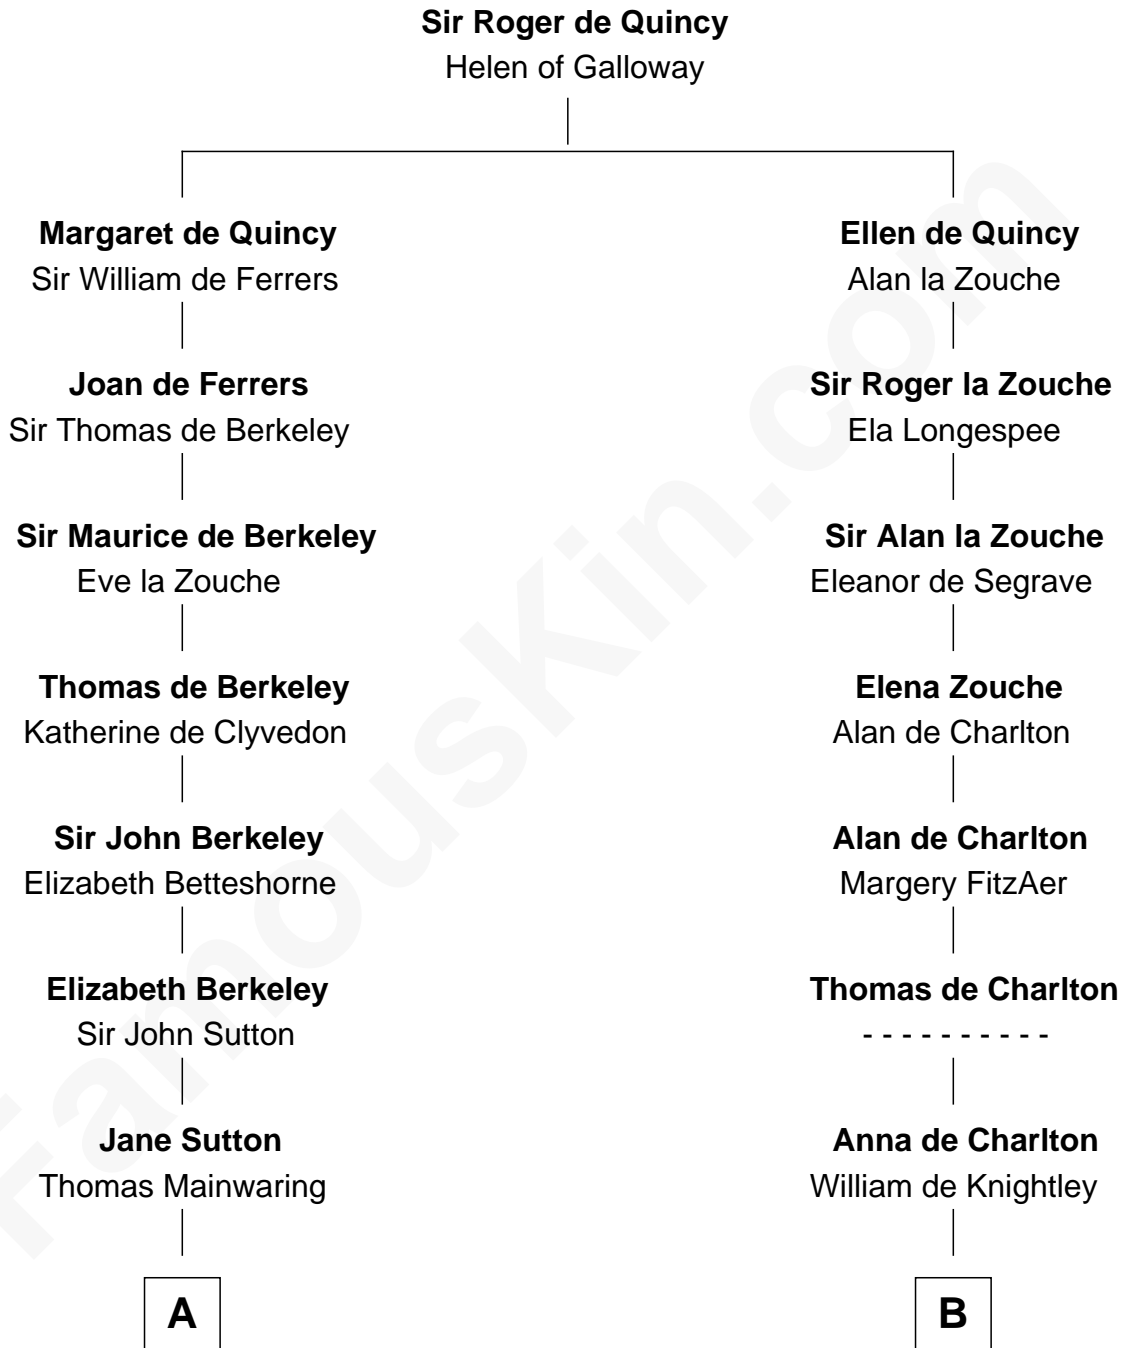

FamousKin.com
Relationship Chart of
Francis Emroy Warren
1st Governor of Wyoming

19th cousin 1 time removed of
Morgan Bulkeley
54th Governor of Connecticut

C

Joseph Warren
Susannah Willey

Joseph Spencer Warren
Cynthia Estella Abbott

Francis Emroy Warren
1st Governor of Wyoming

D

Eliphalet Bulkeley
Anna Bulkeley

John Charles Bulkeley
Sarah Taintor

Eliphalet Adams Bulkeley
Lydia Smith Morgan

Morgan Bulkeley
54th Governor of Connecticut

FamousKin.com