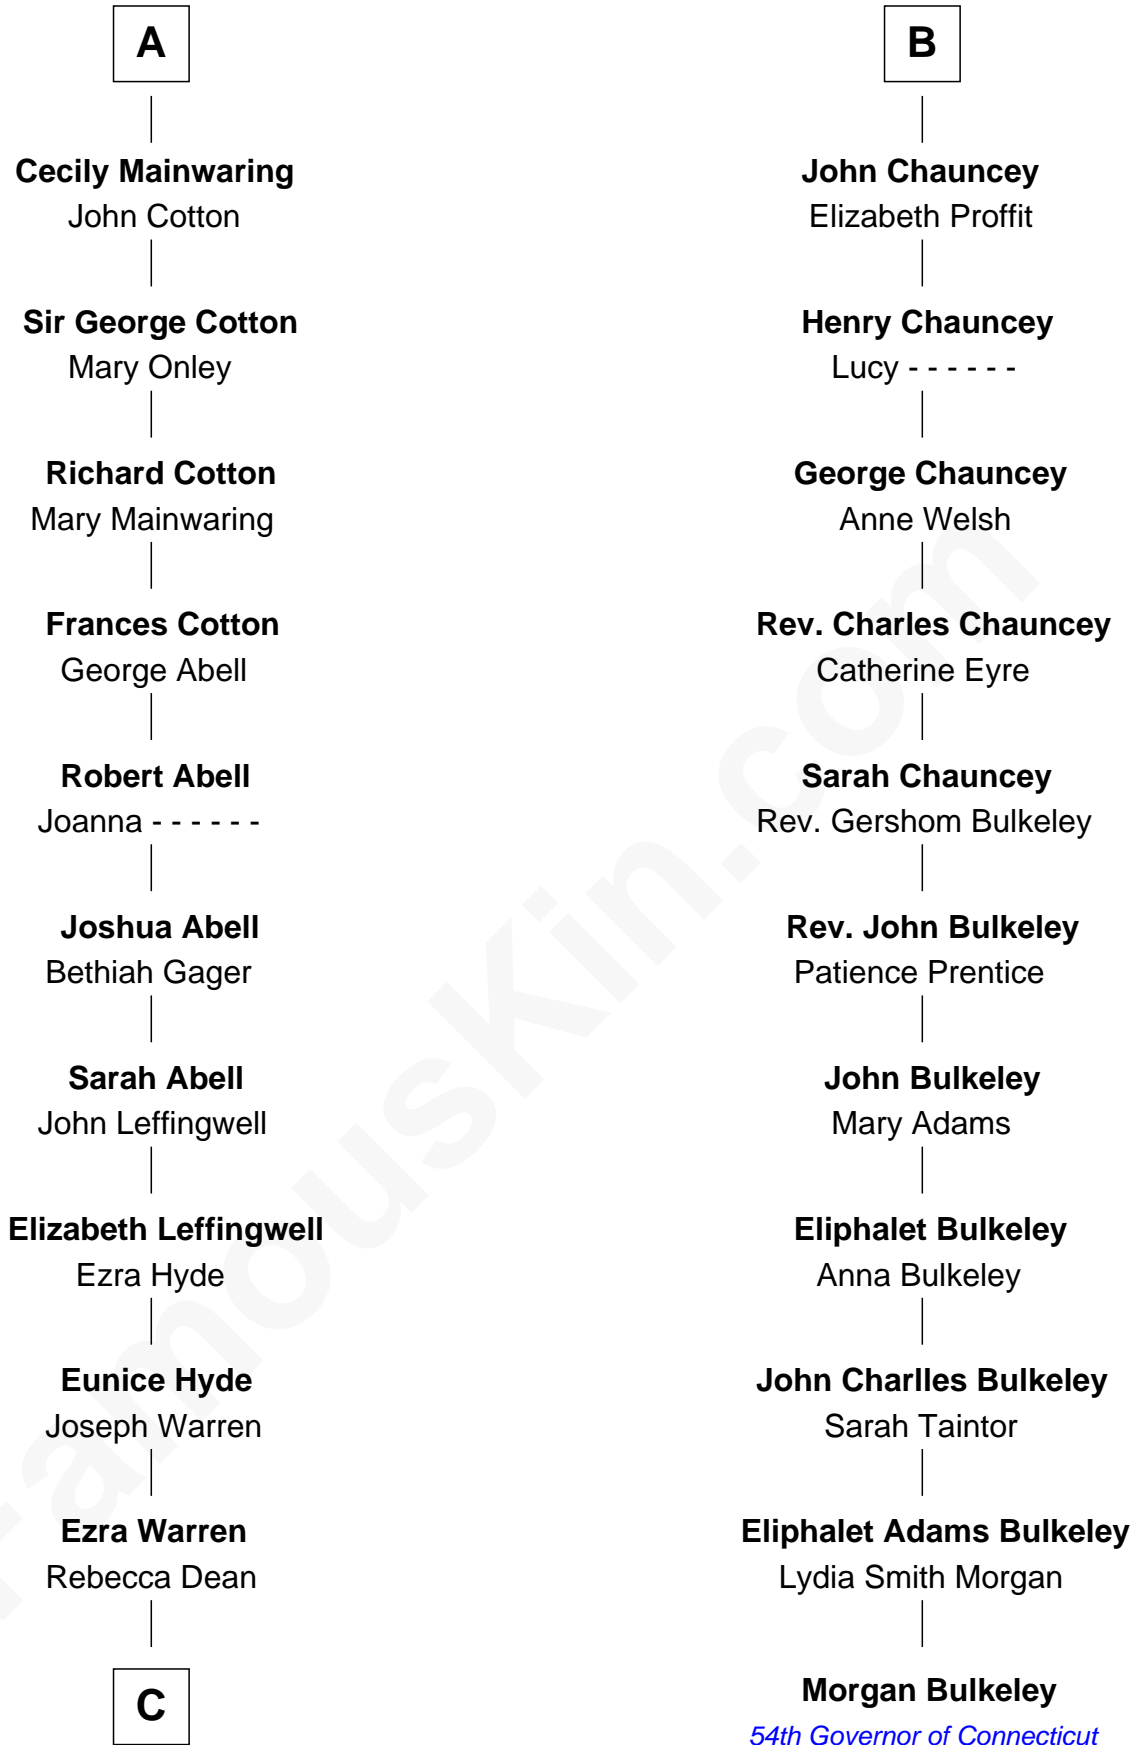

FamousKin.com
Relationship Chart of
Francis Emroy Warren
1st Governor of Wyoming

17th cousin 2 times removed of
Morgan Bulkeley
54th Governor of Connecticut

Sir William de Ferrers
 Agnes of Chester

C

—
Joseph Warren
Susannah Willey

—
Joseph Spencer Warren
Cynthia Estella Abbott

—
Francis Emroy Warren
1st Governor of Wyoming

FamousKin.com