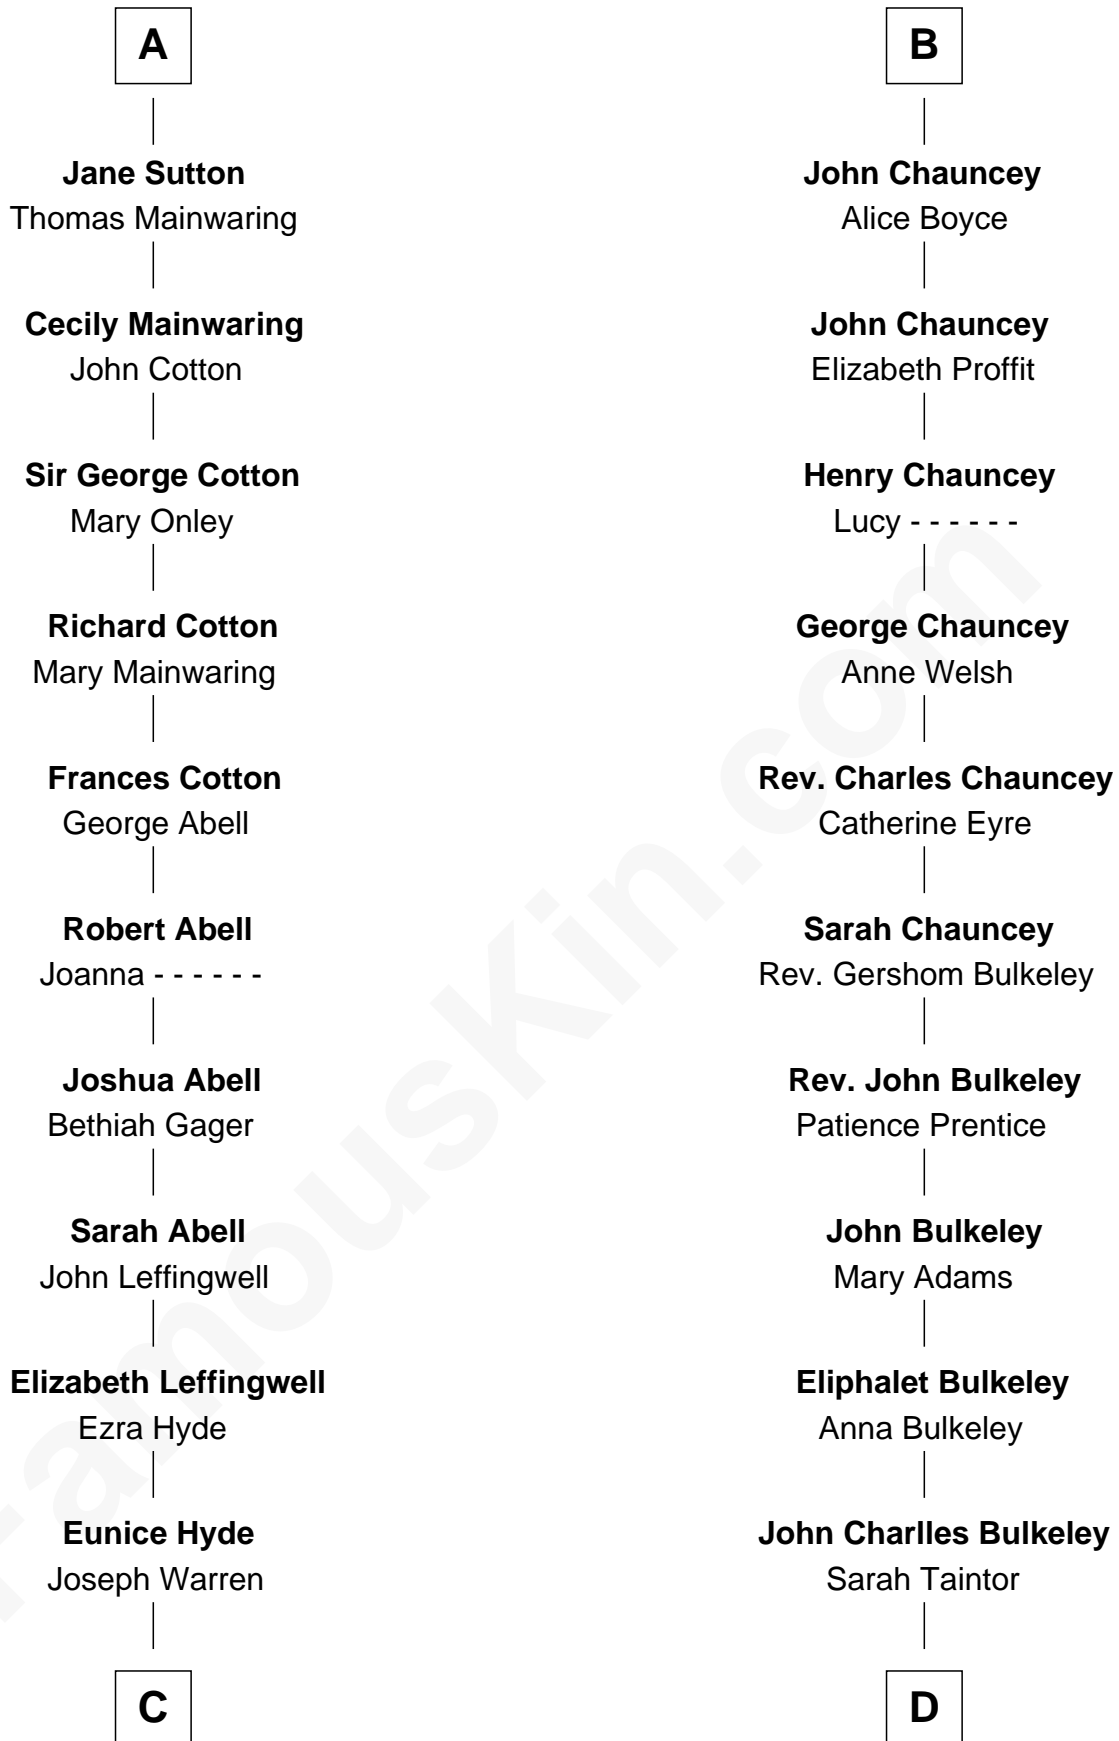

**FamousKin.com**  
**Relationship Chart of**  
**Francis Emroy Warren**  
*1st Governor of Wyoming*

**18th cousin 2 times removed of**  
**Morgan Bulkeley**  
*54th Governor of Connecticut*

**C**

**Ezra Warren**  
Rebecca Dean

**Joseph Warren**  
Susannah Willey

**Joseph Spencer Warren**  
Cynthia Estella Abbott

**Francis Emroy Warren**  
*1st Governor of Wyoming*

**D**

**Eliphalet Adams Bulkeley**  
Lydia Smith Morgan

**Morgan Bulkeley**  
*54th Governor of Connecticut*