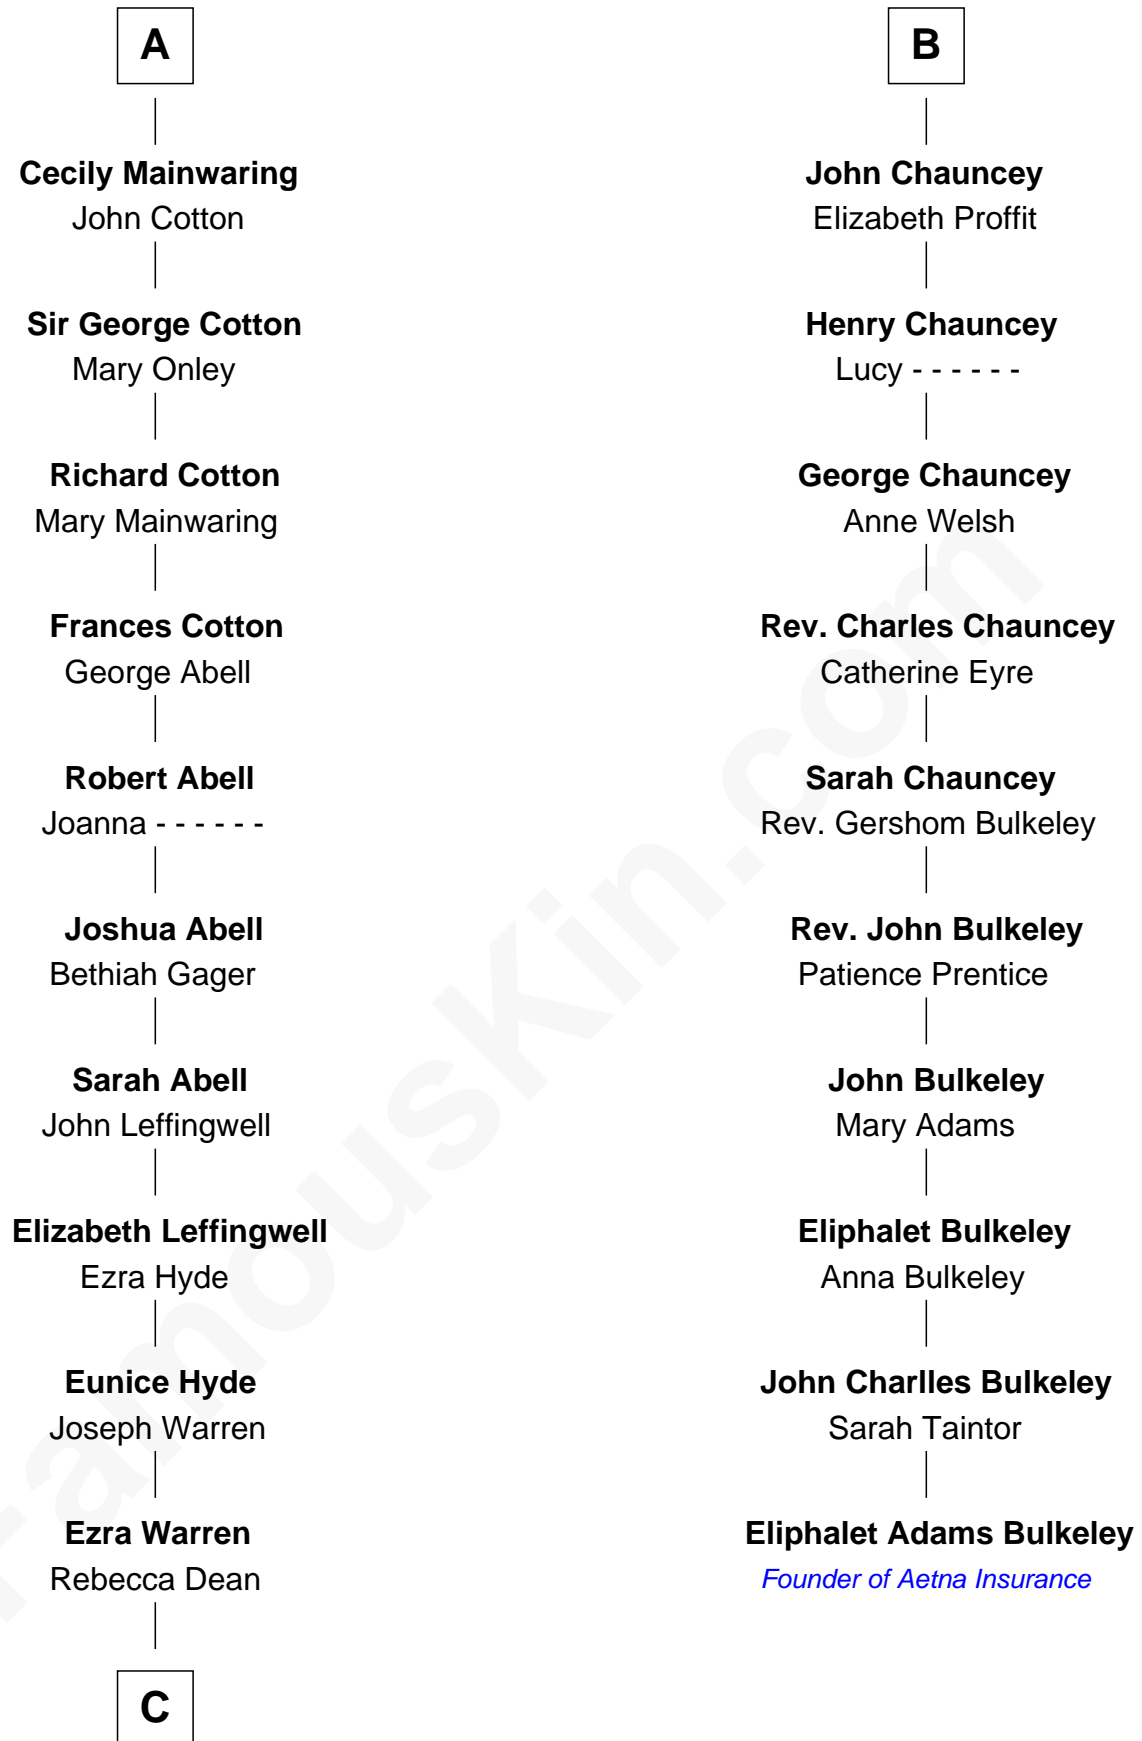

# FamousKin.com Relationship Chart of

**Francis Emroy Warren**

*1st Governor of Wyoming*

16th cousin 3 times removed of

**Eliphalet Adams Bulkeley**

*Founder of Aetna Insurance*

**Sir William de Ferrers**

Agnes of Chester

**C**

—  
**Joseph Warren**  
Susannah Willey

—  
**Joseph Spencer Warren**  
Cynthia Estella Abbott

—  
**Francis Emroy Warren**  
*1st Governor of Wyoming*

FamousKin.com