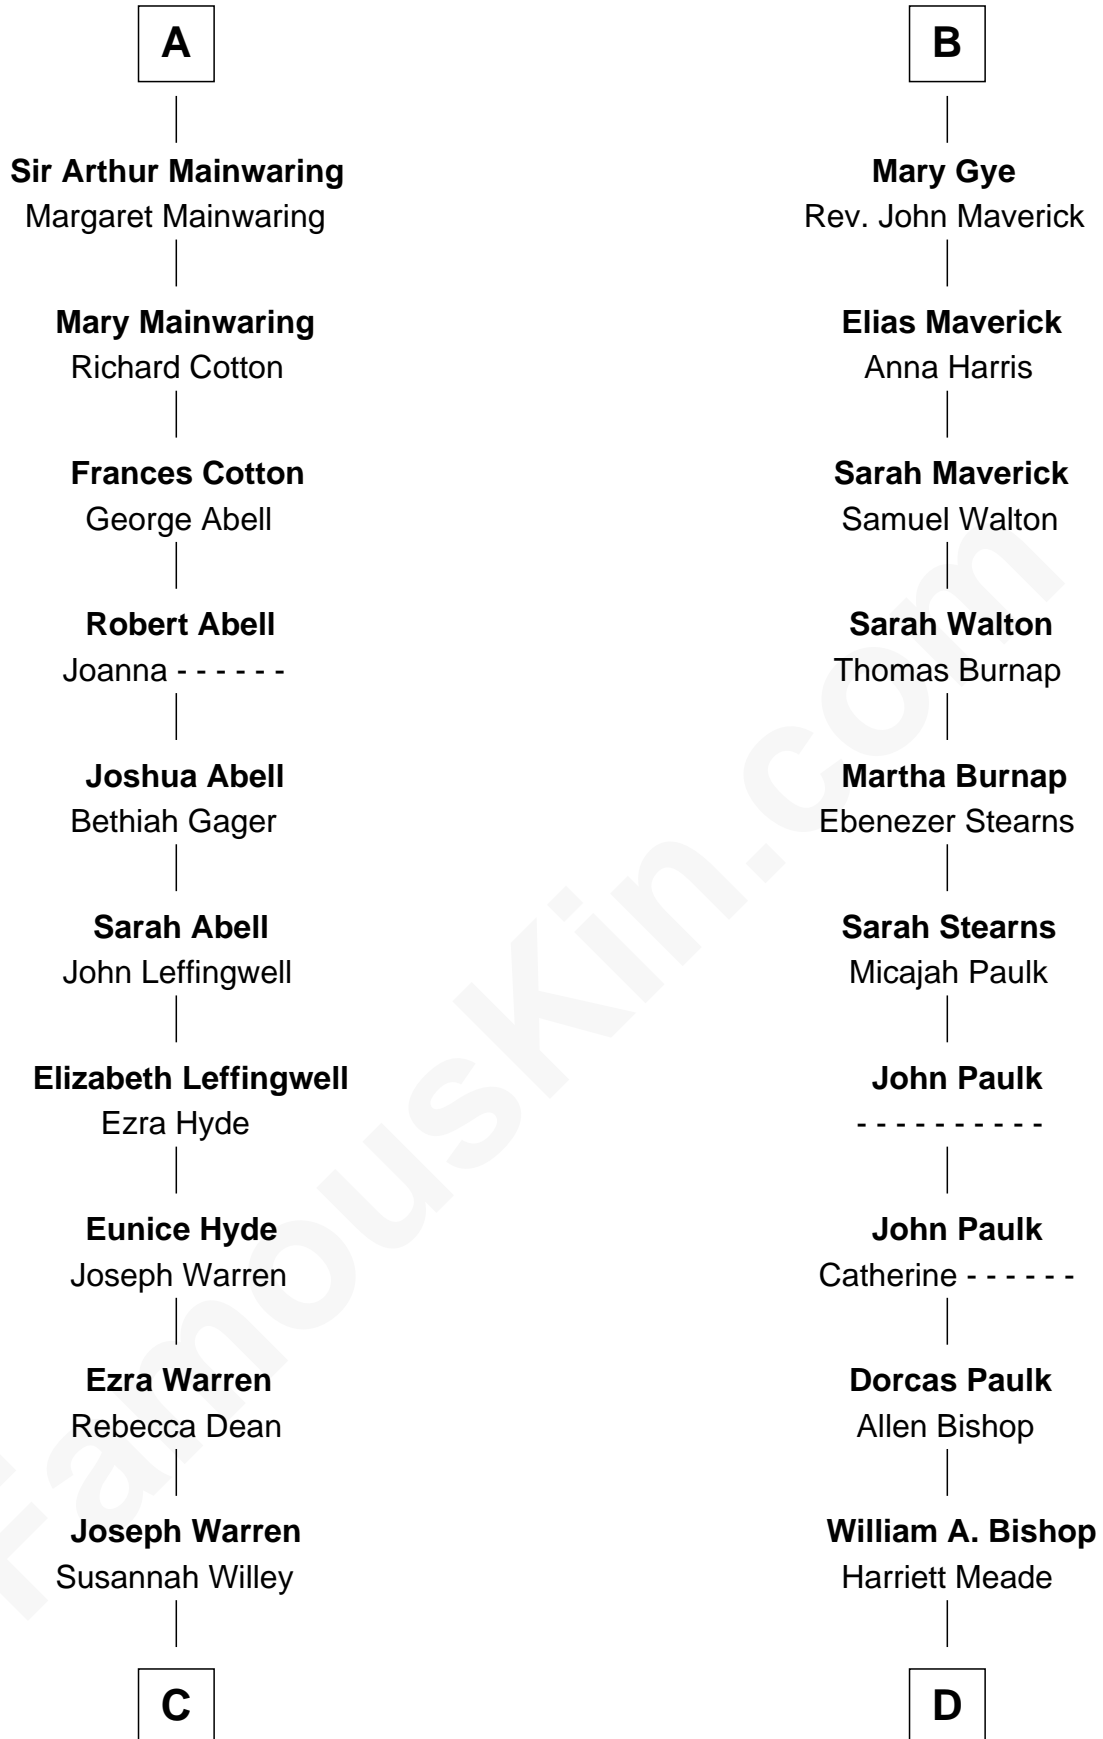

FamousKin.com
Relationship Chart of
Francis Emroy Warren
1st Governor of Wyoming

18th cousin 2 times removed of
Michael Strahan
NFL Player and TV Personality

C

Joseph Spencer Warren

Cynthia Estella Abbott

Francis Emroy Warren

1st Governor of Wyoming

D

Creola Mead

Jado D. Traylor

James Curtis Traylor

Caroline McCarter

Louise Traylor