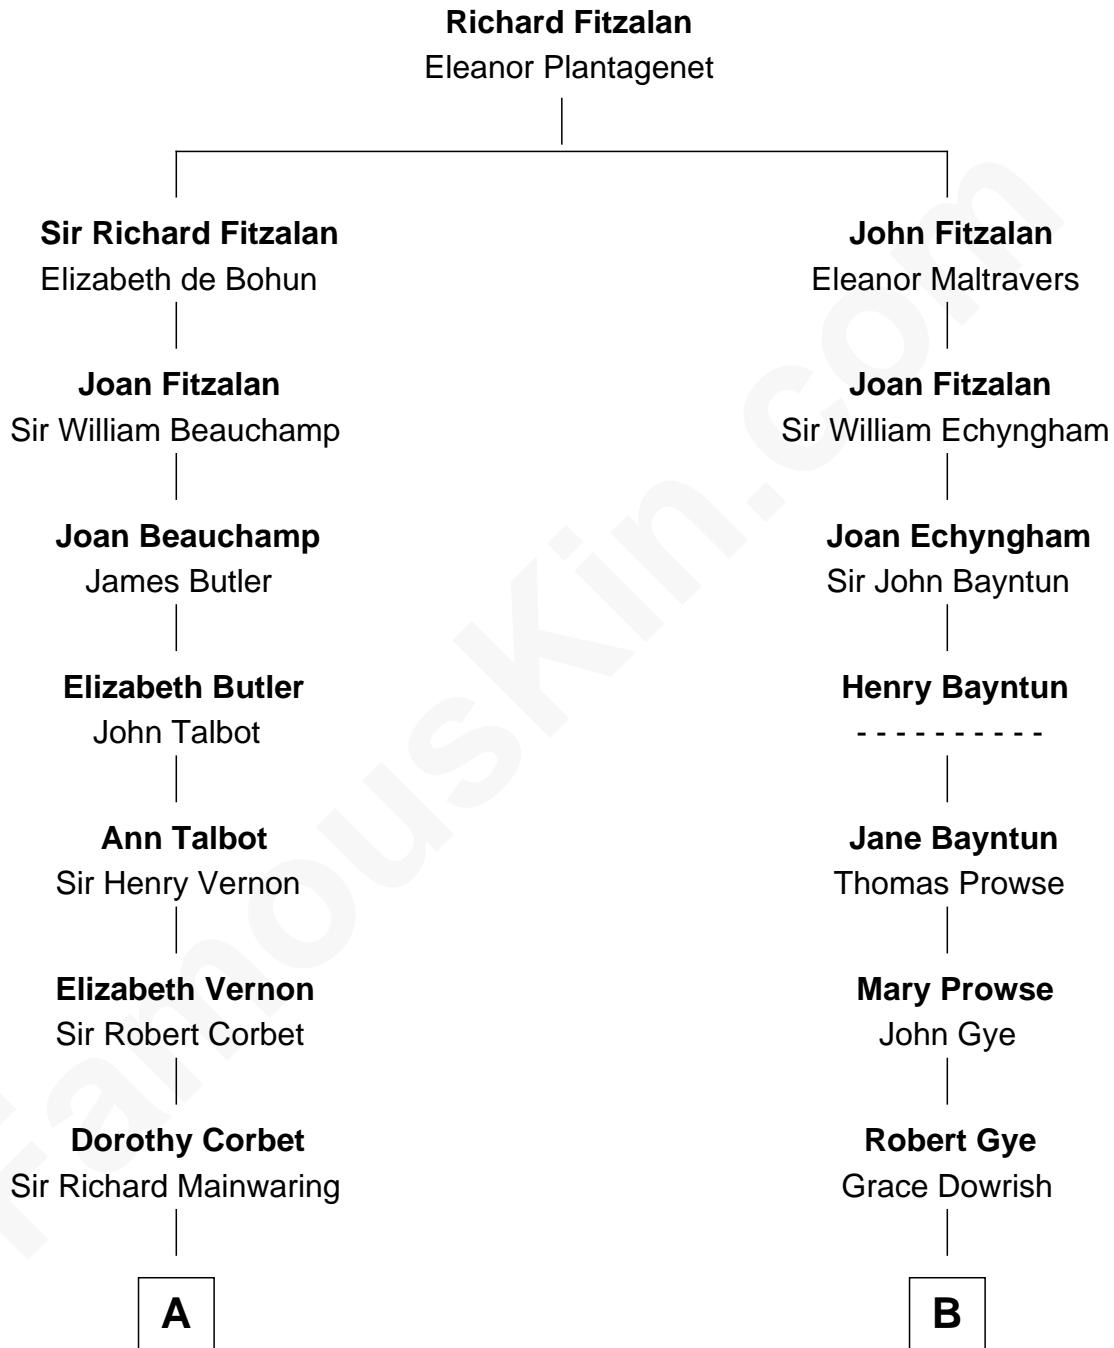

FamousKin.com
Relationship Chart of
Francis Emroy Warren
1st Governor of Wyoming

18th cousin 2 times removed of
Michael Strahan
NFL Player and TV Personality

C

Joseph Spencer Warren

Cynthia Estella Abbott

Francis Emroy Warren

1st Governor of Wyoming

D

Creola Mead

Jado D. Traylor

James Curtis Traylor

Caroline McCarter

Louise Traylor