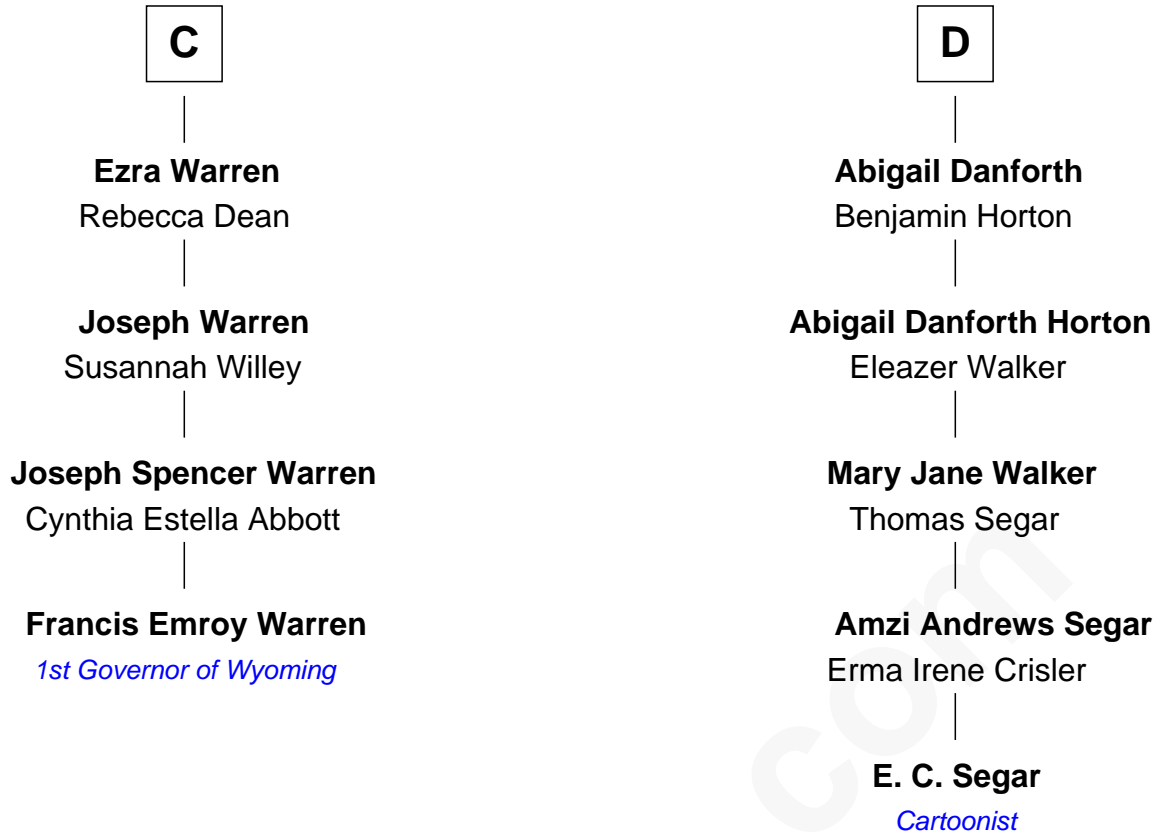

FamousKin.com Relationship Chart of

Francis Emroy Warren

1st Governor of Wyoming

20th cousin 1 time removed of

E. C. Segar

Cartoonist (Popeye creator)

E. C. Segar photo by [U. S. War Stamp Council](#)