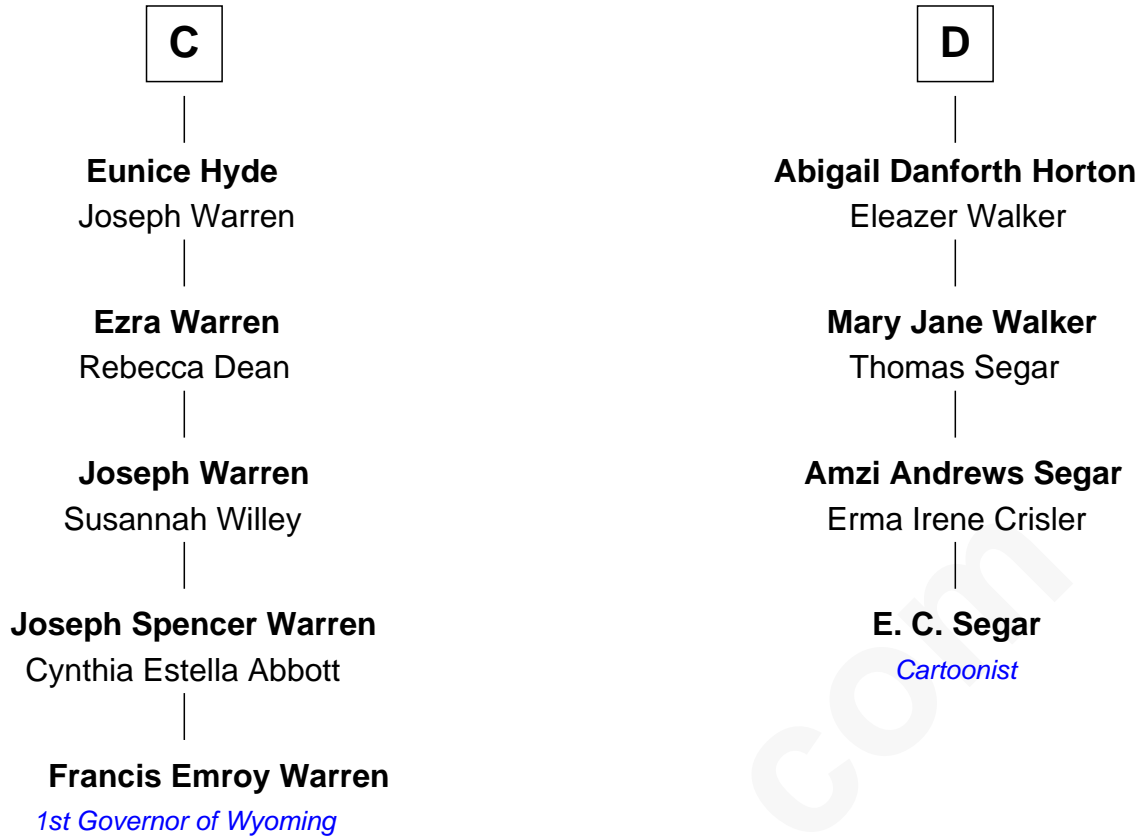

# FamousKin.com Relationship Chart of

**Francis Emroy Warren**

*1st Governor of Wyoming*

20th cousin 1 time removed of

**E. C. Segar**

*Cartoonist (Popeye creator)*

**Sir Edmund Mortimer**

Margaret de Fiennes

**Maud Mortimer**  
Sir Thebaud de Verdun

**Margery de Verdun**  
Sir John Crophull

**Thomas Crophull**  
Sybil Delabere

**Agnes Crophull**  
Sir Walter Devereux

**Sir Walter Devereux**  
Elizabeth Bromwich

**Sir Walter Devereux**  
Elizabeth Merbery

**Sir Walter Devereux**  
Anne Ferrers

**A**

**Iseult de Mortimer**  
Sir Hugh I de Audley

**Alice de Audley**  
Sir Ralph de Greystoke

**Sir William de Greystoke**  
Joan FitzHenry

**Sir Ralph de Greystoke**  
Katherine de Clifford

**Joan de Greystoke**  
Sir William Bowes

**Sir William Bowes**  
Maud FitzHugh

**Sir Ralph Bowes**  
Margery Conyers

**B**

E. C. Segar photo by [U. S. War Stamp Council](#)