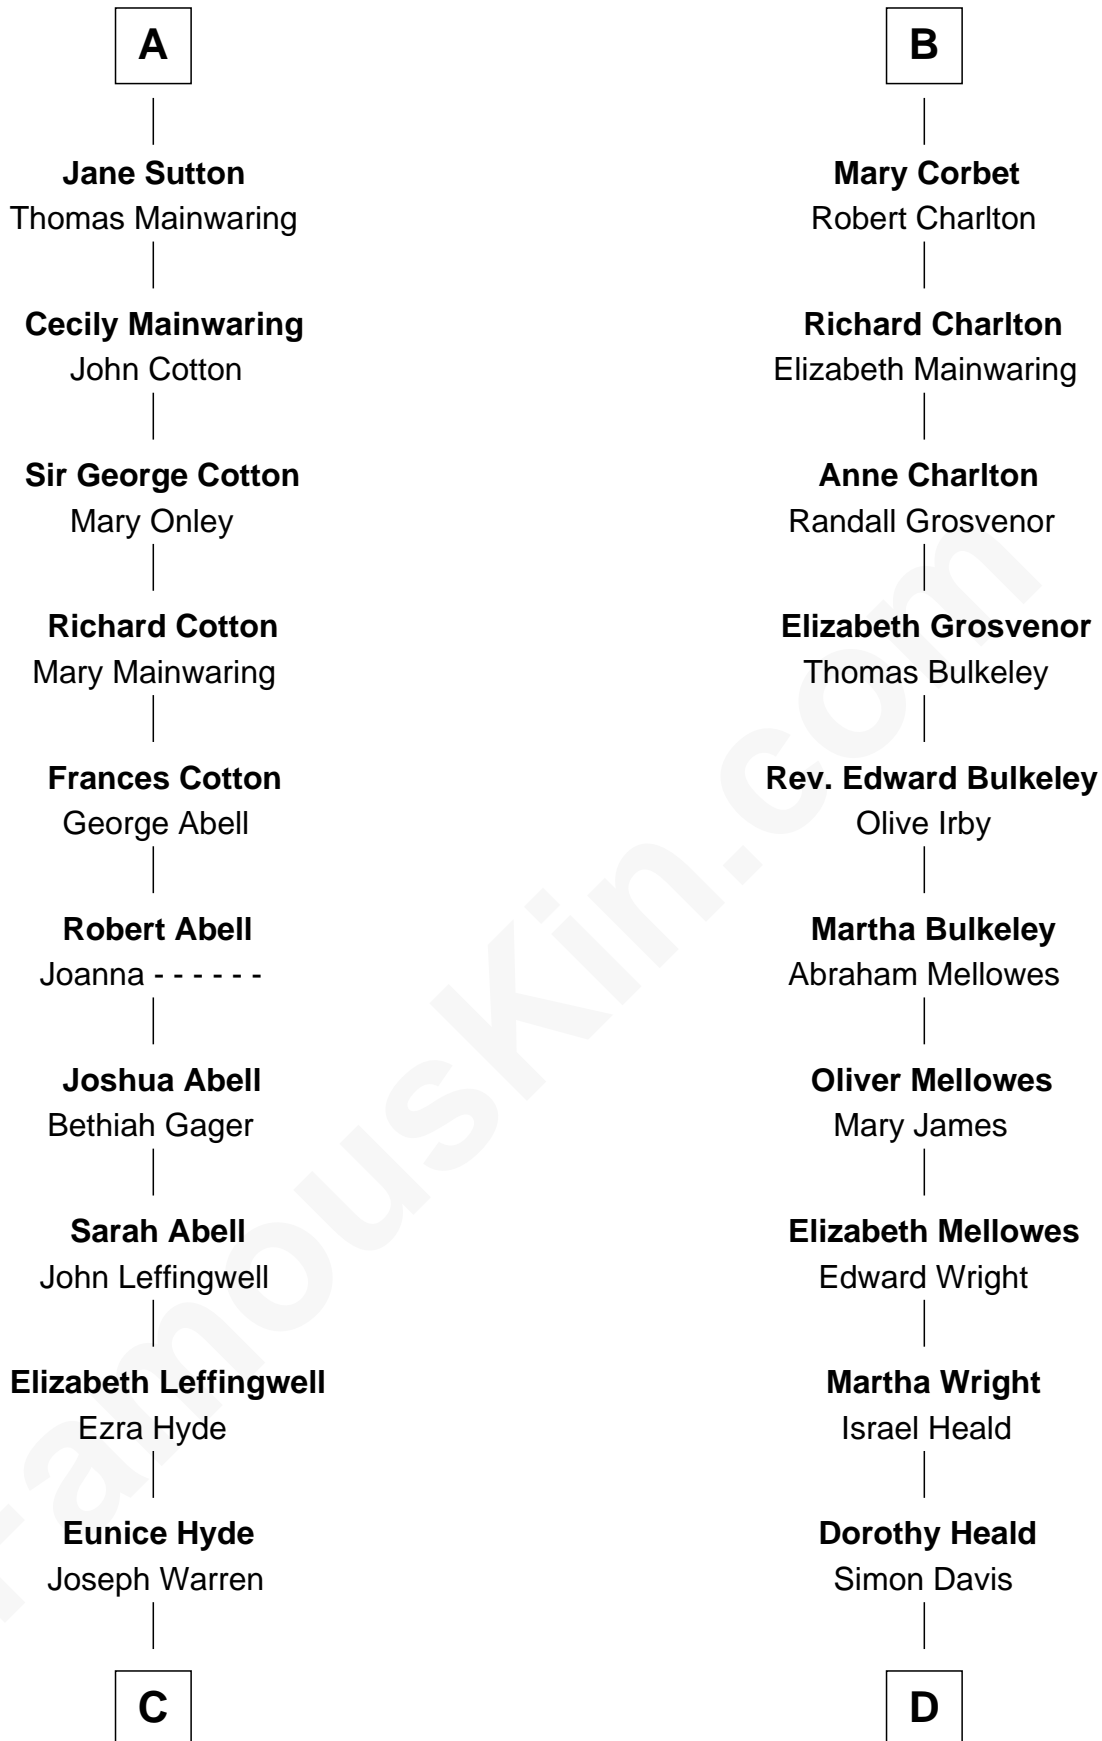

FamousKin.com Relationship Chart of

Francis Emroy Warren

1st Governor of Wyoming

19th cousin 1 time removed of

John Davis

14th and 17th Governor of Massachusetts

Hugh de Kevelioc
Bertrade de Montfort

Agnes of Chester
Sir William de Ferrers

A

Mabel of Chester
William d'Aubeny

Nichole d'Aubeny
Sir Roger de Somery

Maud de Somery
Sir Henry de Erdington

Sir Henry de Erdington
Joan de Wolvey

Sir Giles de Erdington
Elizabeth de Tolthorpe

Margaret de Erdington
Sir Roger Corbet

Sir Robert Corbet
Margaret - - - - -

B

C

Ezra Warren
Rebecca Dean

Joseph Warren
Susannah Willey

Joseph Spencer Warren
Cynthia Estella Abbott

Francis Emroy Warren
1st Governor of Wyoming

D