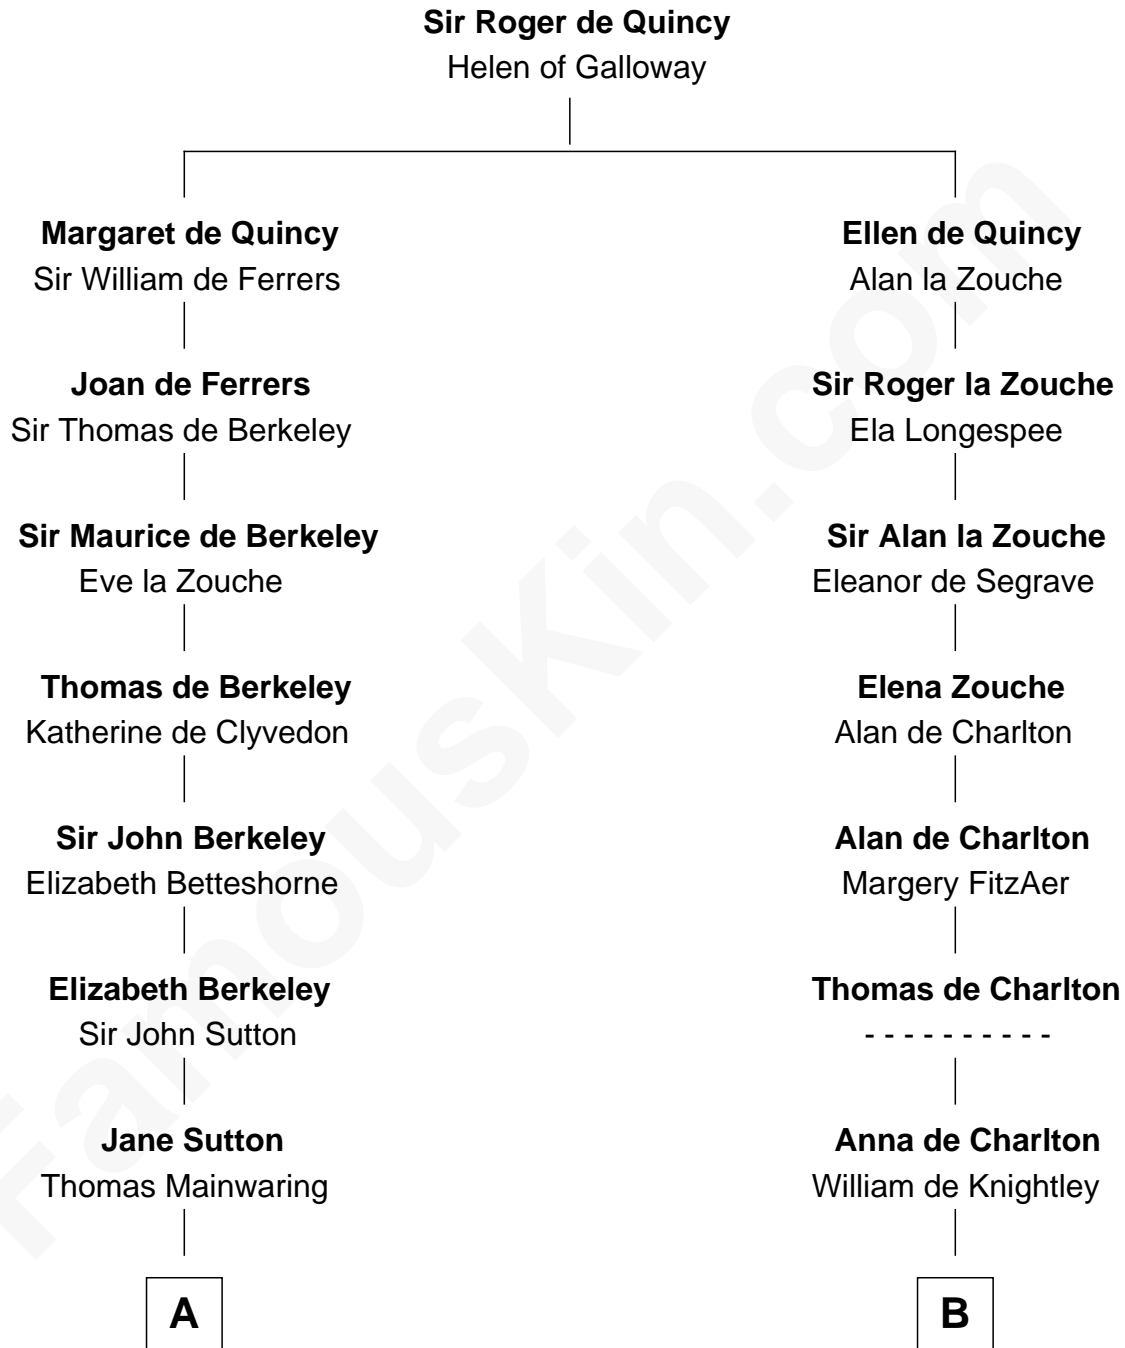

FamousKin.com Relationship Chart of

Francis Emroy Warren

1st Governor of Wyoming

19th cousin 1 time removed of

John Davis

14th and 17th Governor of Massachusetts

C

Joseph Warren
Susannah Willey

Joseph Spencer Warren
Cynthia Estella Abbott

Francis Emroy Warren
1st Governor of Wyoming

D

Dorothy Heald
Simon Davis

Simon Davis
Hannah Gates

Isaac Davis
Anna Brigham

John Davis
14th and 17th Governor of Massachusetts