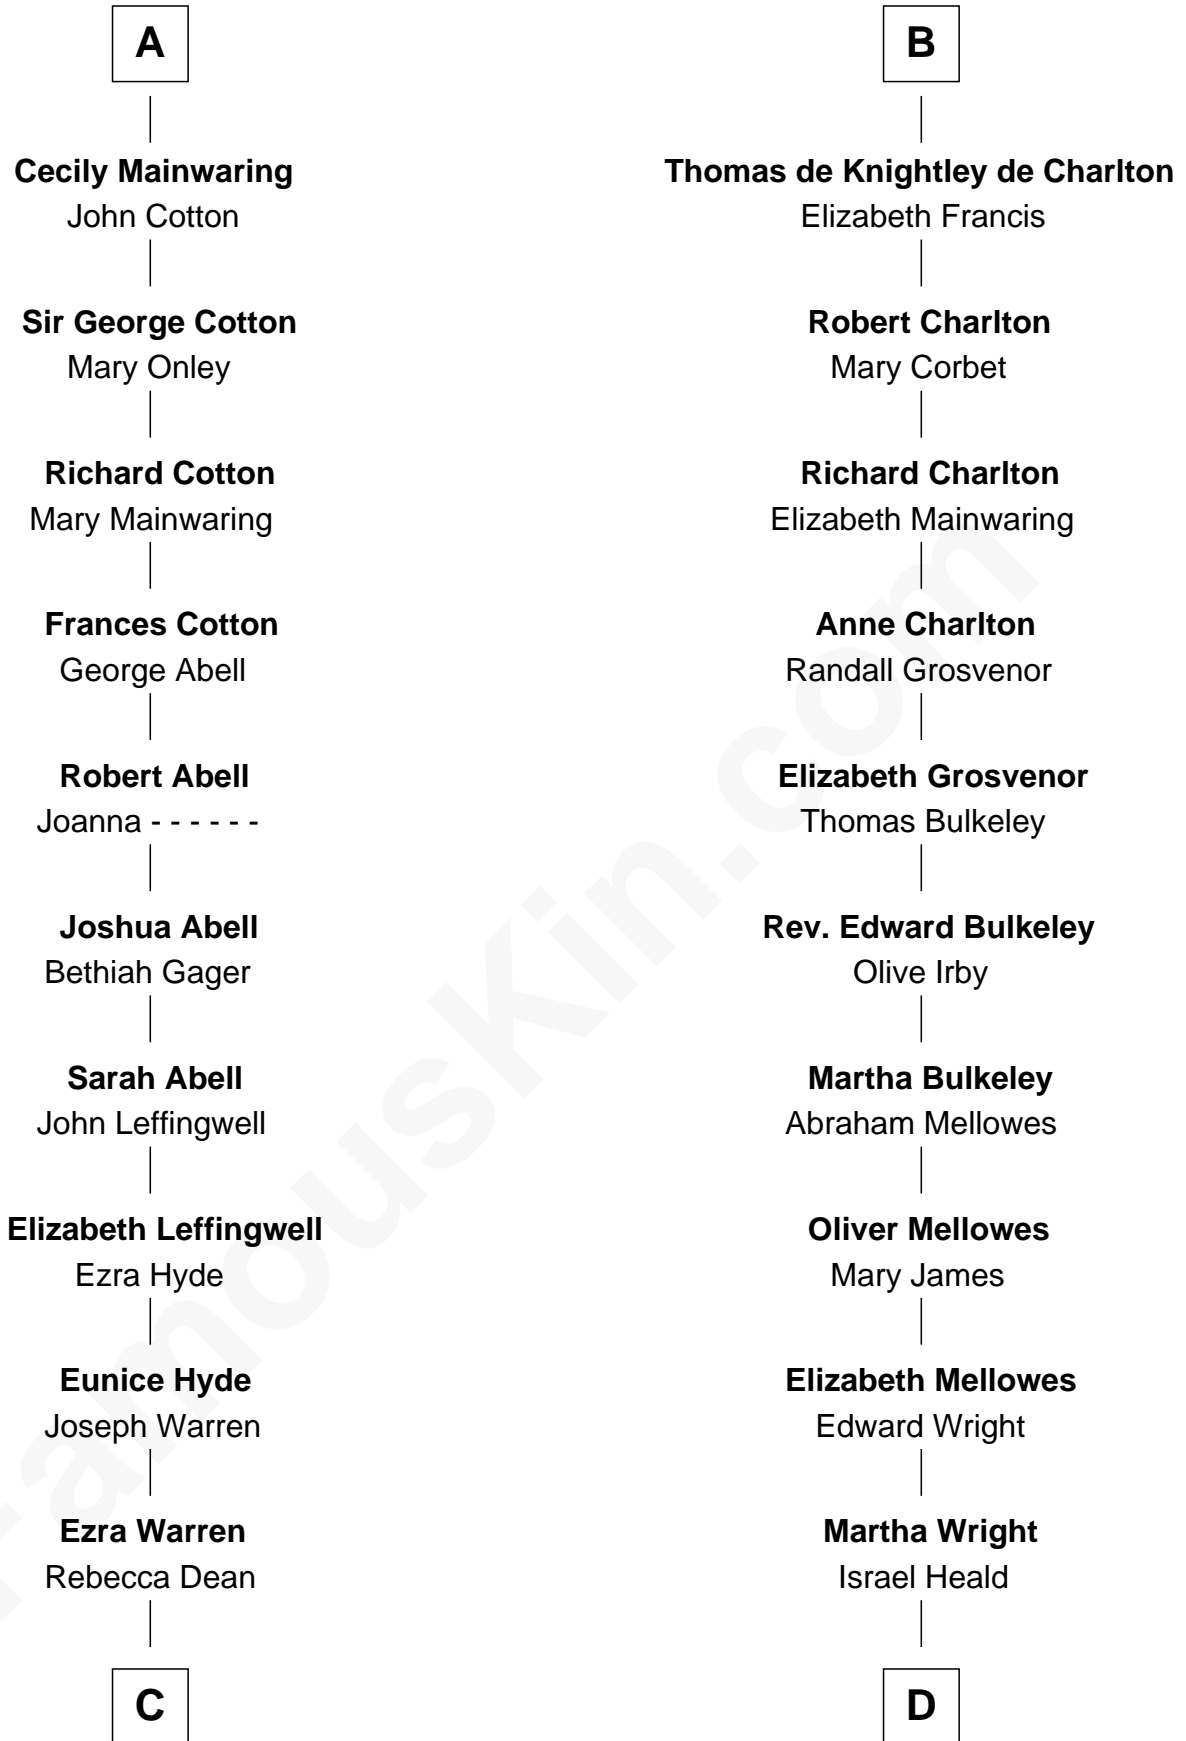

FamousKin.com Relationship Chart of

Francis Emroy Warren

1st Governor of Wyoming

19th cousin 1 time removed of

John Davis

14th and 17th Governor of Massachusetts

C

Joseph Warren
Susannah Willey

Joseph Spencer Warren
Cynthia Estella Abbott

Francis Emroy Warren
1st Governor of Wyoming

D

Dorothy Heald
Simon Davis

Simon Davis
Hannah Gates

Isaac Davis
Anna Brigham

John Davis
14th and 17th Governor of Massachusetts