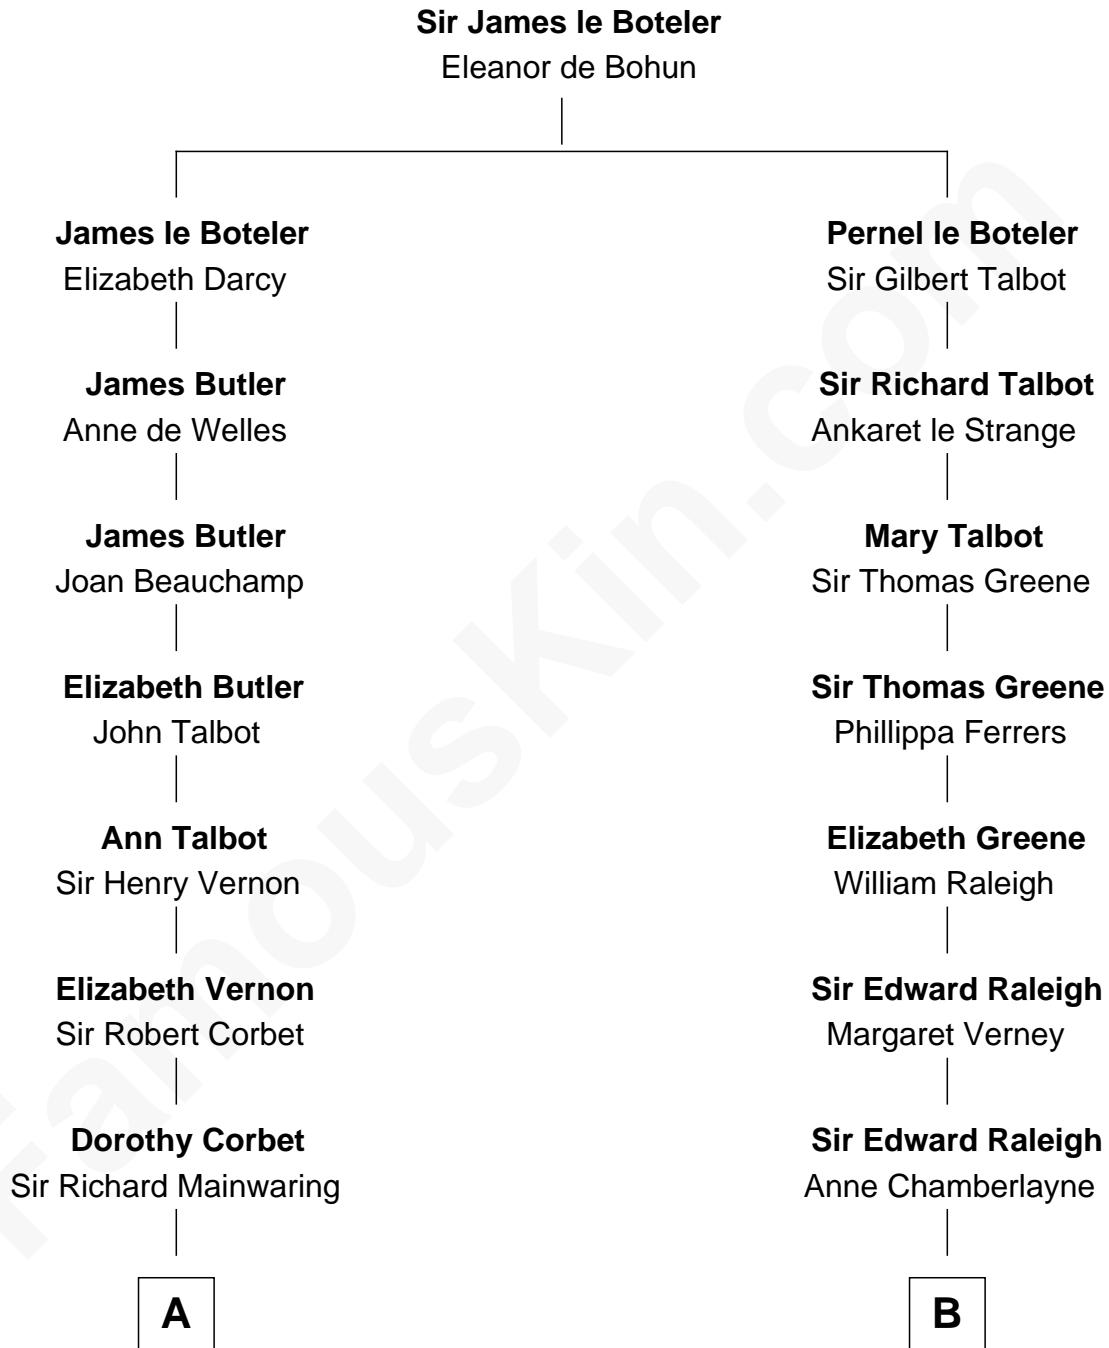

**FamousKin.com**  
**Relationship Chart of**  
**Francis Emroy Warren**  
*1st Governor of Wyoming*

**18th cousin 3 times removed of**  
**DuBose Heyward**  
*Author of Porgy (Porgy & Bess)*

**C**

**Joseph Spencer Warren**

Cynthia Estella Abbott

**Francis Emroy Warren**

*1st Governor of Wyoming*

**D**

**Thomas Heyward**

Ann Eliza Cuthbert

**Thomas Savage Heyward**

Georgianna Hasell

**Thomas Savage Heyward**

Louisa Watkins

**Edwin Watkins Heyward**

Jane Screven DuBose

**DuBose Heyward**

*American Novelist*

FamousKin.com