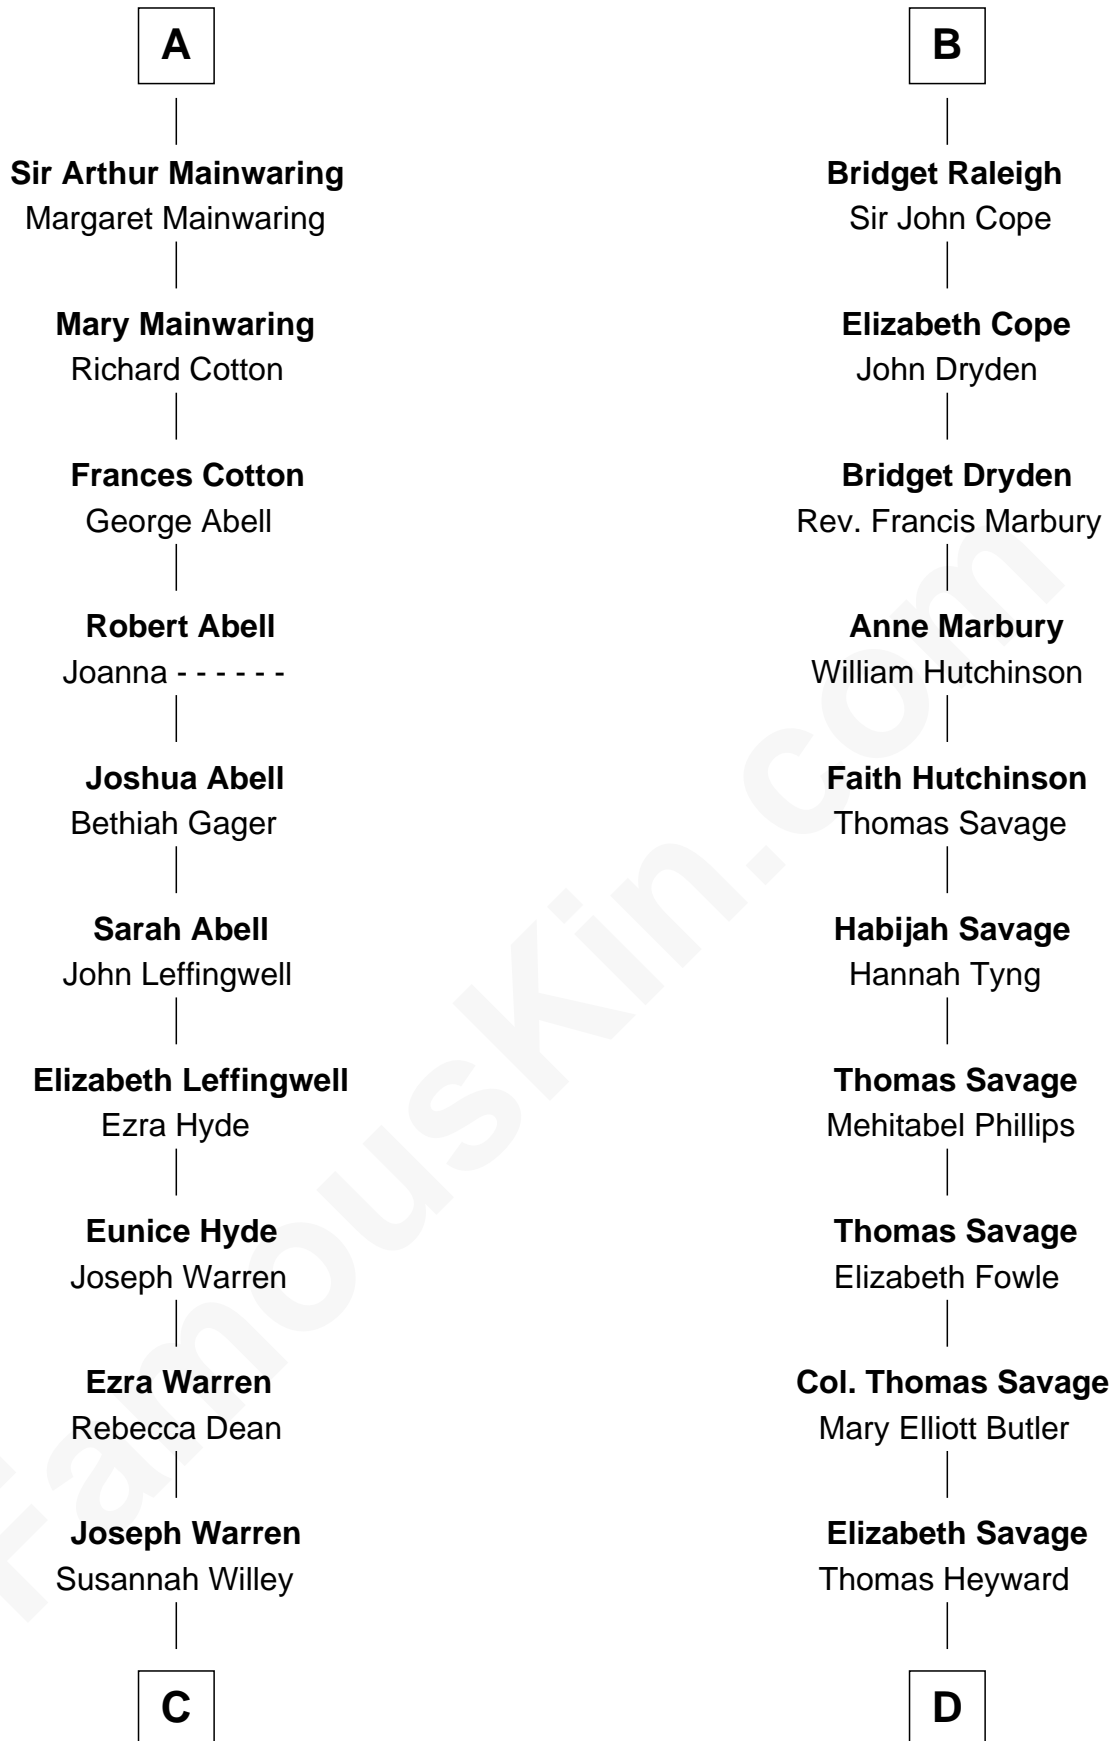

**FamousKin.com**  
**Relationship Chart of**  
**Francis Emroy Warren**  
*1st Governor of Wyoming*

**18th cousin 3 times removed of**  
**DuBose Heyward**  
*Author of Porgy (Porgy & Bess)*

**C**

**Joseph Spencer Warren**

Cynthia Estella Abbott

**Francis Emroy Warren**

*1st Governor of Wyoming*

**D**

**Thomas Heyward**

Ann Eliza Cuthbert

**Thomas Savage Heyward**

Georgianna Hasell

**Thomas Savage Heyward**

Louisa Watkins

**Edwin Watkins Heyward**

Jane Screven DuBose

**DuBose Heyward**

*American Novelist*

FamousKin.com