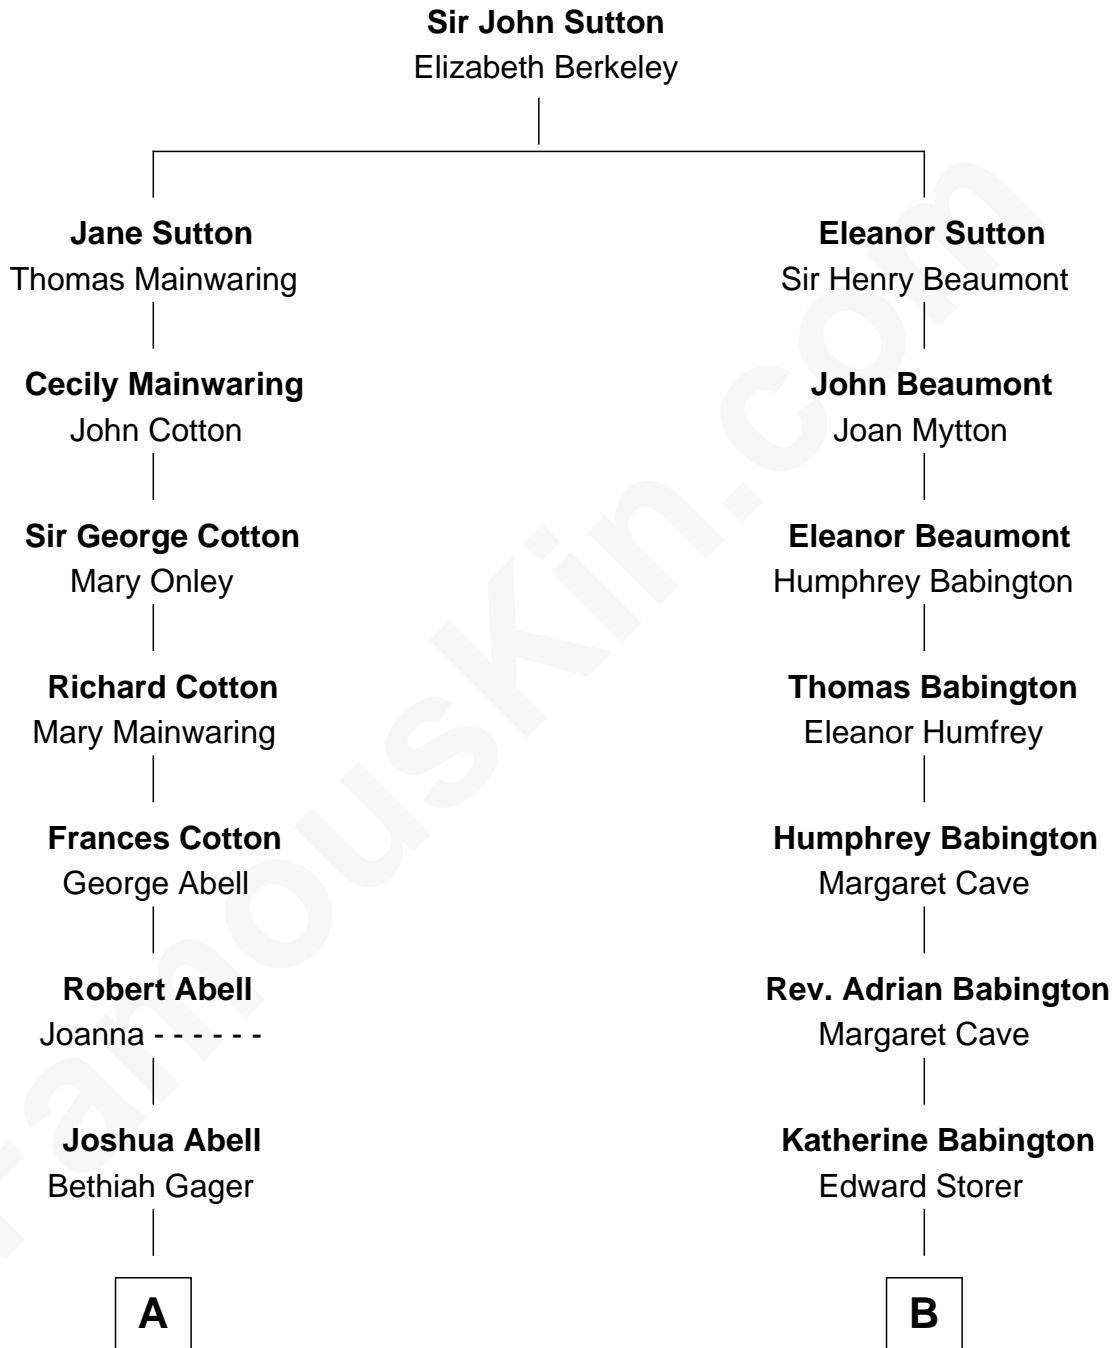

**FamousKin.com**  
**Relationship Chart of**  
**Francis Emroy Warren**  
*1st Governor of Wyoming*

**13th cousin 5 times removed of**

**John Dye**

*TV and Movie Actor - "Touched by an Angel"*

**C**

|  
**Lynn Maree Duvall**