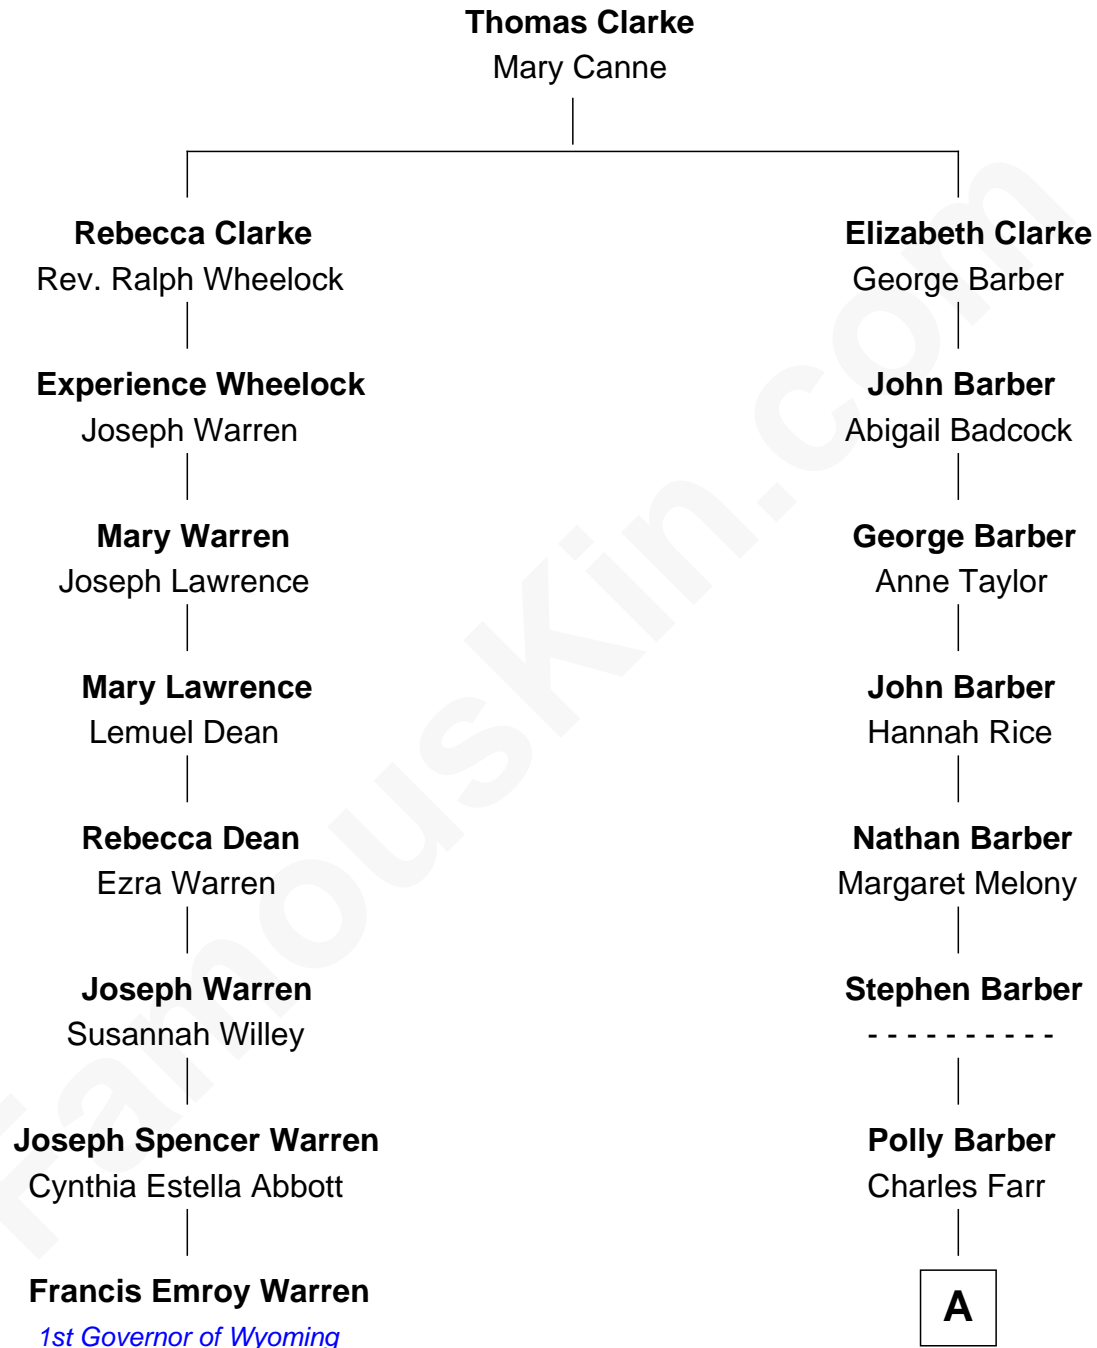

**FamousKin.com**  
**Relationship Chart of**  
**Francis Emroy Warren**  
*1st Governor of Wyoming*

7th cousin 5 times removed of

**Judith Hoag**  
*TV and Movie Actress*

**A**

**Allen Whitney Farr**  
Mary Elizabeth Chase

**Addie Farr**  
Eugene J. Boyington

**Grace Elizabeth Boyington**  
Verness Sherman Woodward

**A. Marietta Woodward**  
Levi Lawrence Todriff

**Joan Esther Todriff**  
Charles Edward Hogg

**Judith Hoag**  
*TV and Movie Actress*