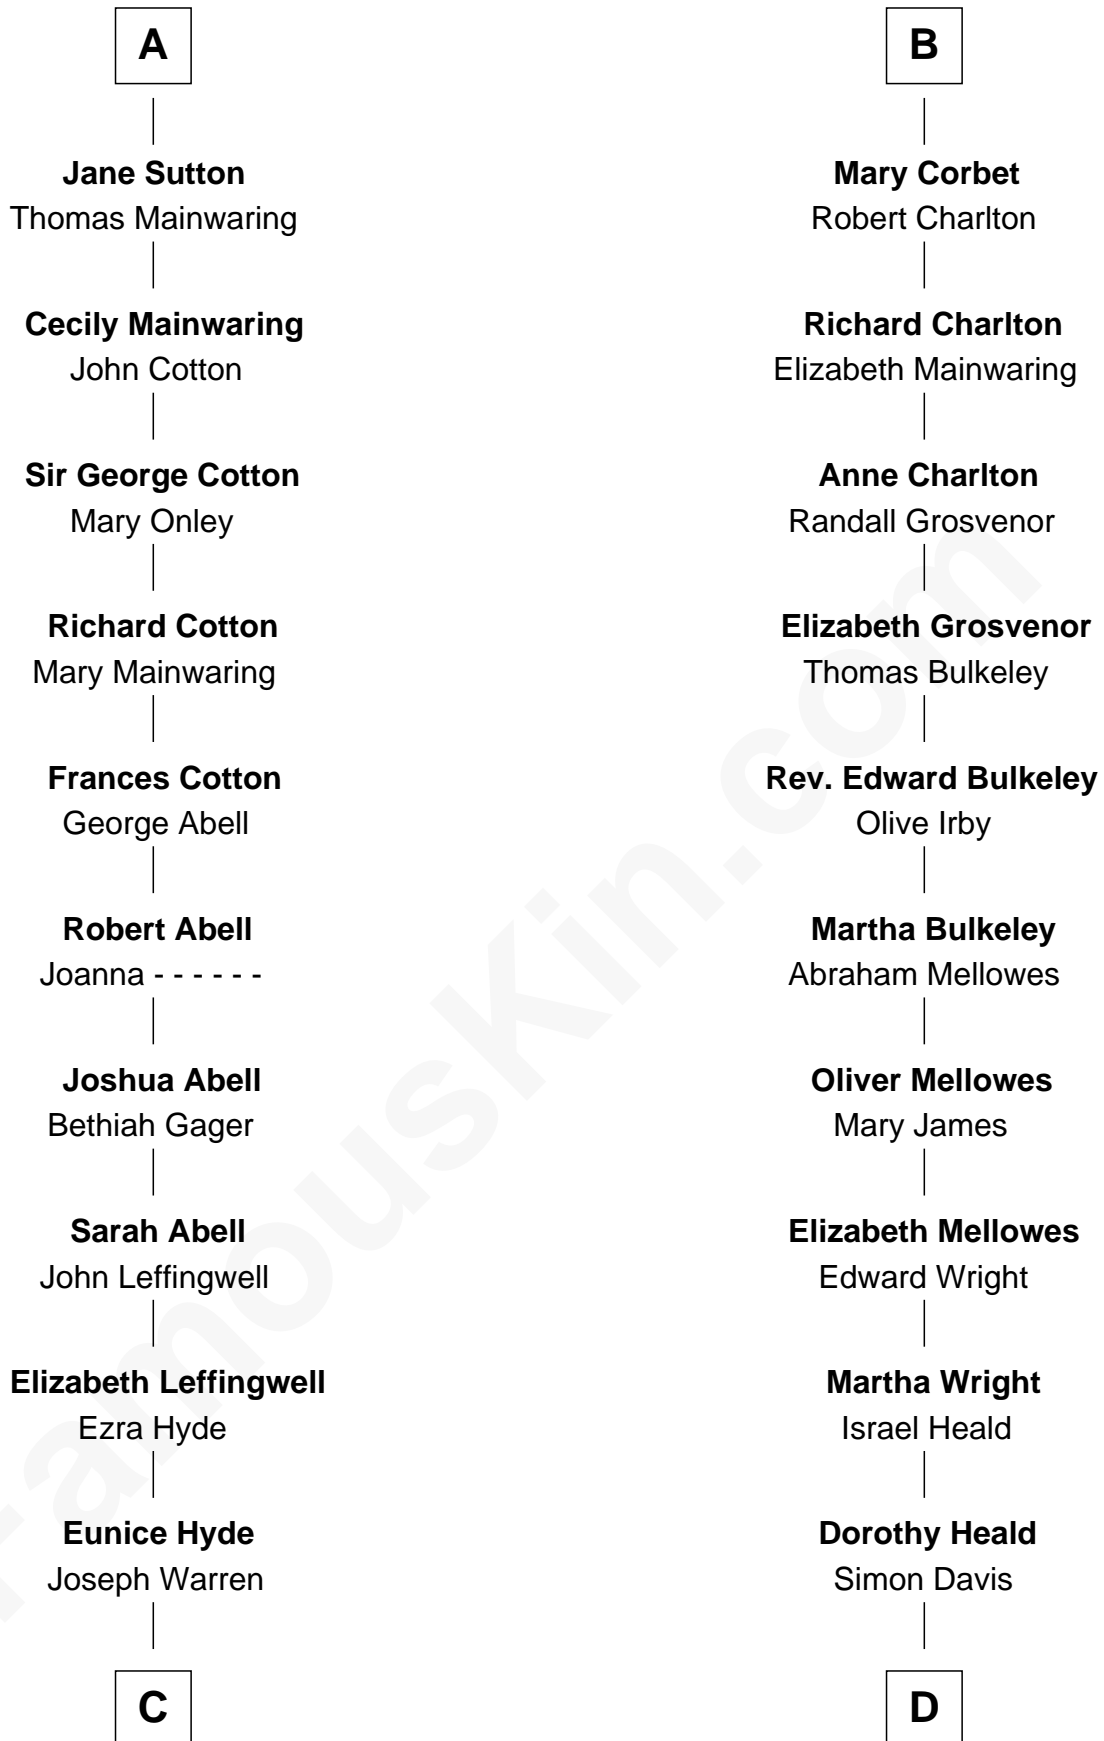

FamousKin.com
Relationship Chart of
Francis Emroy Warren
1st Governor of Wyoming

20th cousin 1 time removed of
John Davis Long
32nd Governor of Massachusetts

C

Ezra Warren
Rebecca Dean

Joseph Warren
Susannah Willey

Joseph Spencer Warren
Cynthia Estella Abbott

Francis Emroy Warren
1st Governor of Wyoming

D

Simon Davis
Hannah Gates

David Davis
Abigail Brown

Simon Davis
Persis Temple

Julia Temple Davis
Zadoc Long

John Davis Long
32nd Governor of Massachusetts