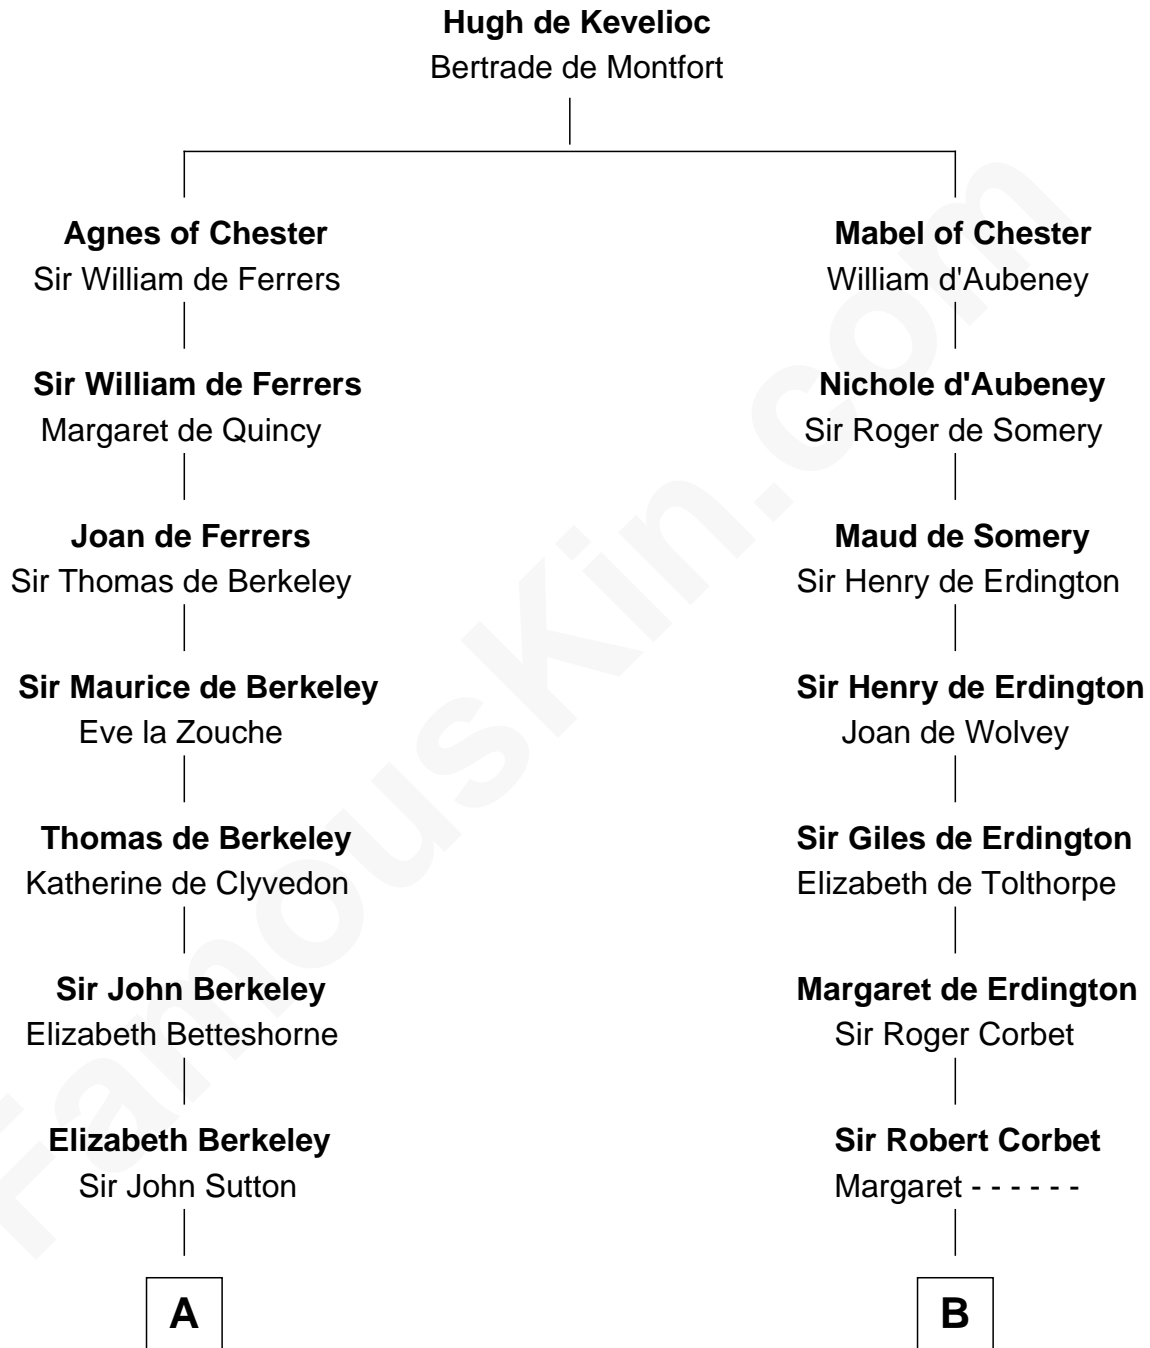

FamousKin.com
Relationship Chart of
Francis Emroy Warren
1st Governor of Wyoming

20th cousin 1 time removed of
John Davis Long
32nd Governor of Massachusetts

C

Ezra Warren
Rebecca Dean

Joseph Warren
Susannah Willey

Joseph Spencer Warren
Cynthia Estella Abbott

Francis Emroy Warren
1st Governor of Wyoming

D

Simon Davis
Hannah Gates

David Davis
Abigail Brown

Simon Davis
Persis Temple

Julia Temple Davis
Zadoc Long

John Davis Long
32nd Governor of Massachusetts