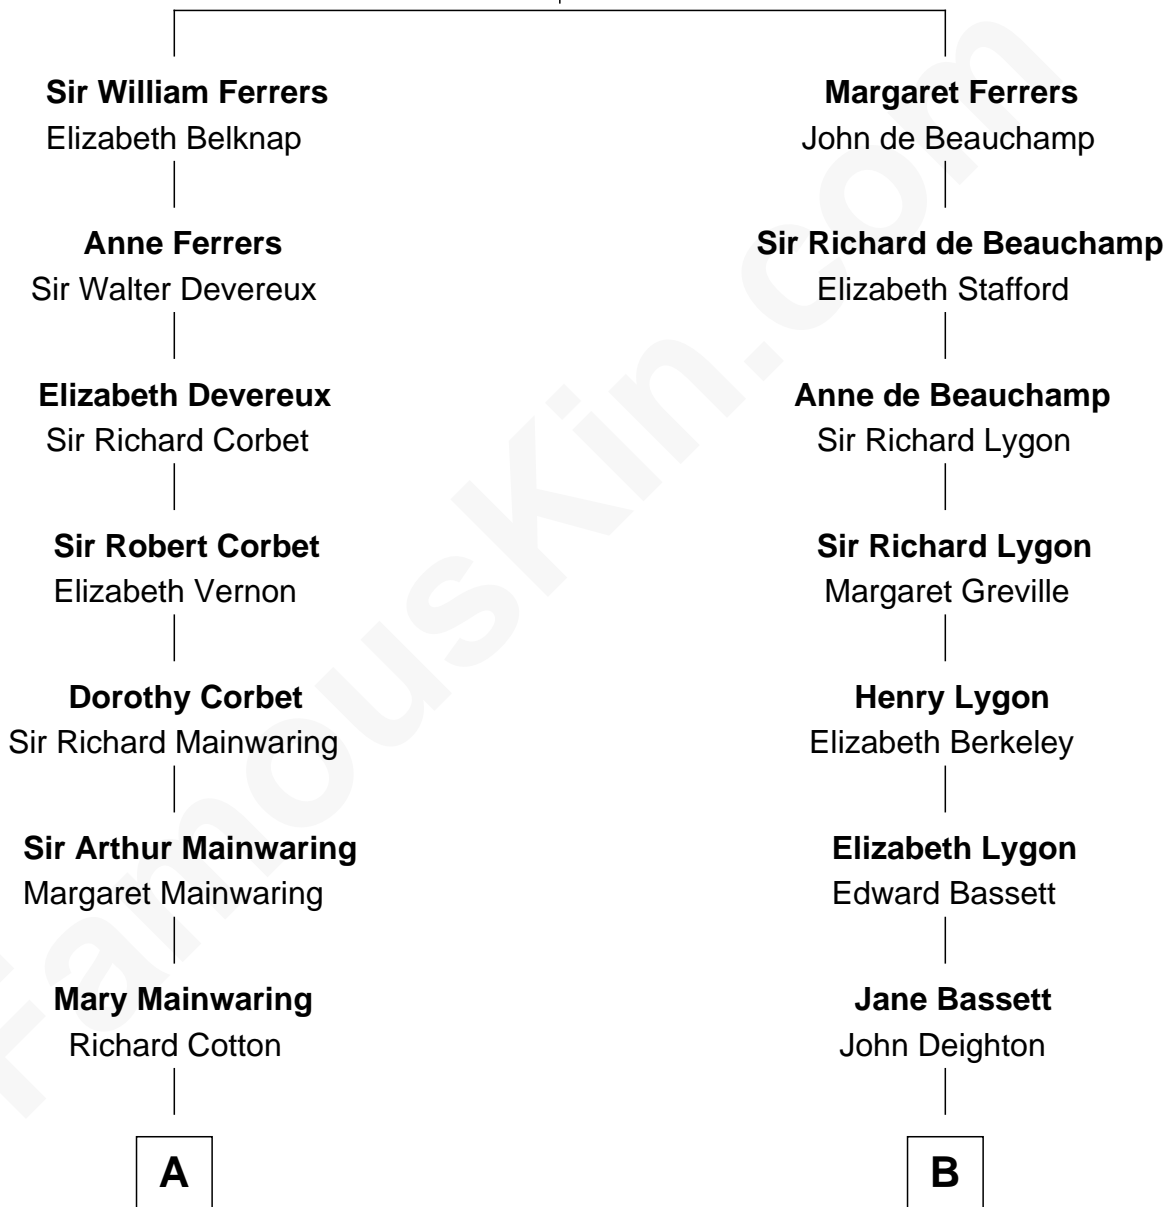

FamousKin.com
Relationship Chart of
Francis Emroy Warren
1st Governor of Wyoming

16th cousin 2 times removed of

Margot Kidder
TV and Movie Actress

Sir Edmund Ferrers

Ellen Roche

C

Kendall Kidder
Jocelyn Mary Wilson