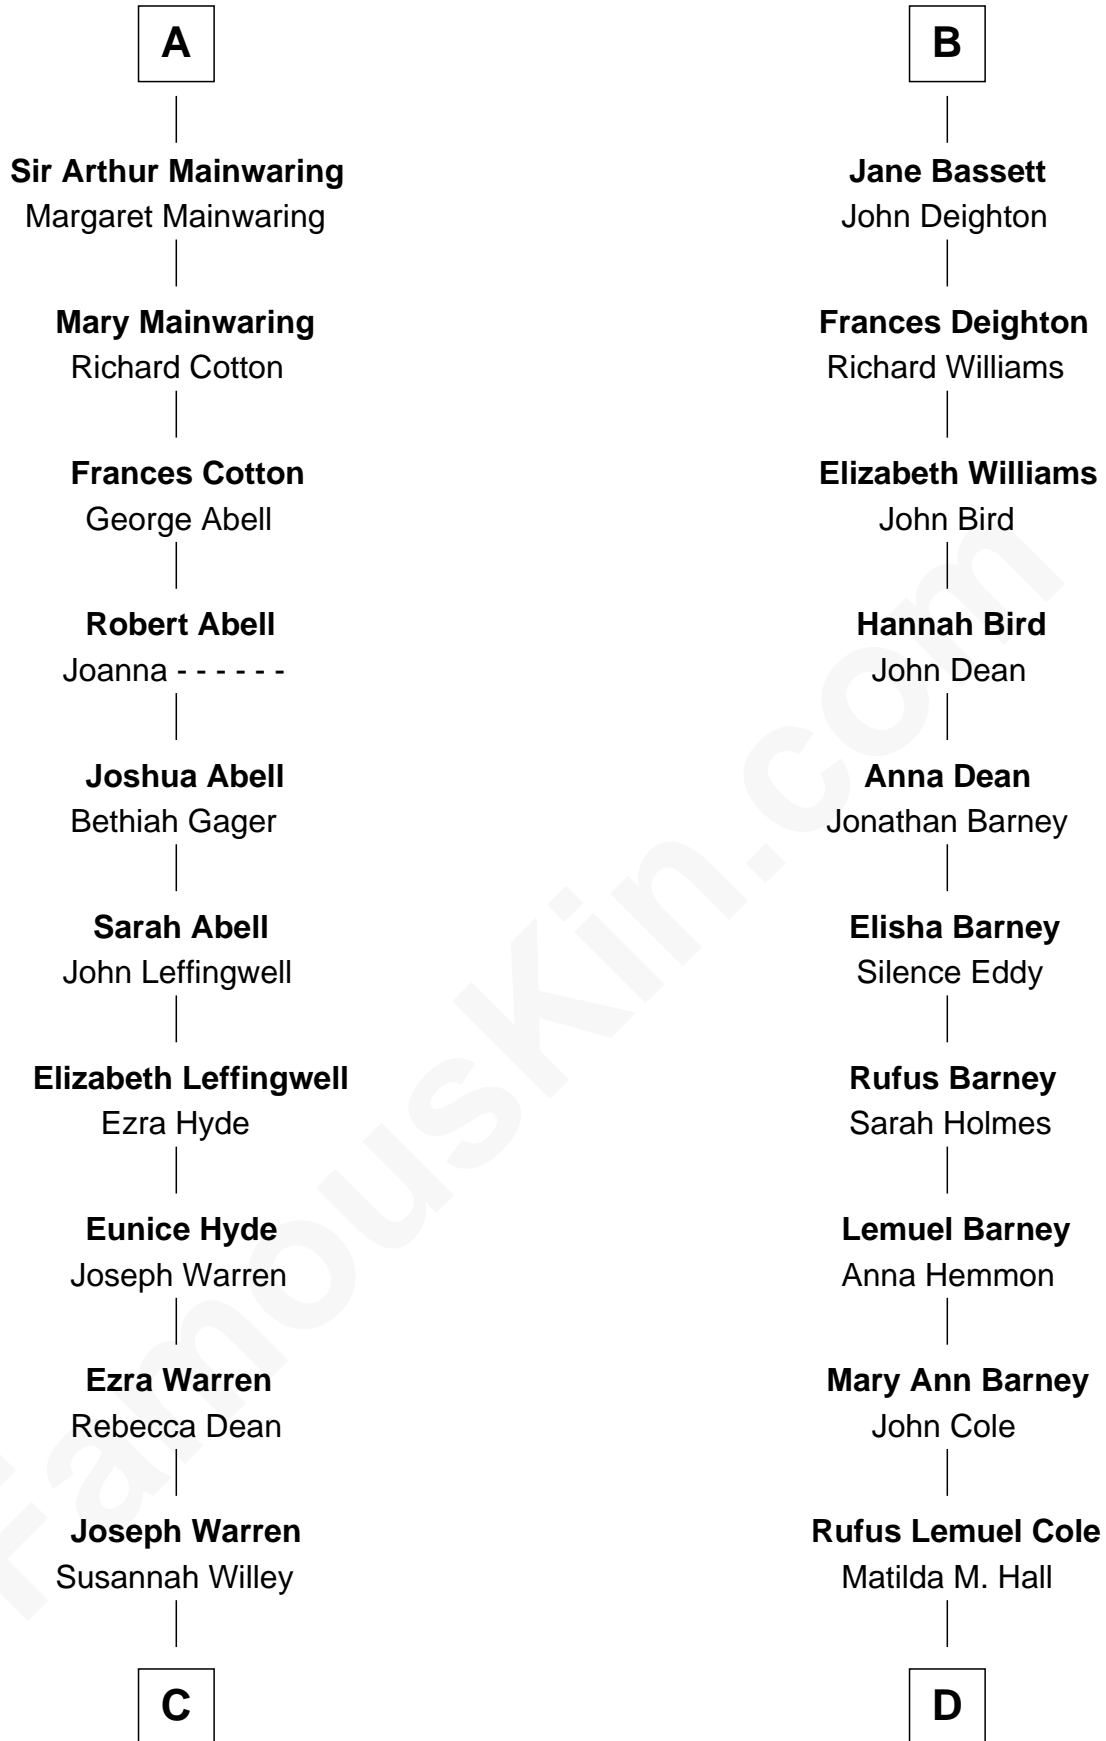

# FamousKin.com Relationship Chart of

**Francis Emroy Warren**

*1st Governor of Wyoming*

18th cousin 2 times removed of

**Michael Lookinland**

*TV Actor*

**C**

**Joseph Spencer Warren**

Cynthia Estella Abbott

**Francis Emroy Warren**

*1st Governor of Wyoming*

**D**

**Nellie M. Cole**

John Andrew Lookinland

**Orrin Paul Lookinland**

Madeline Tait