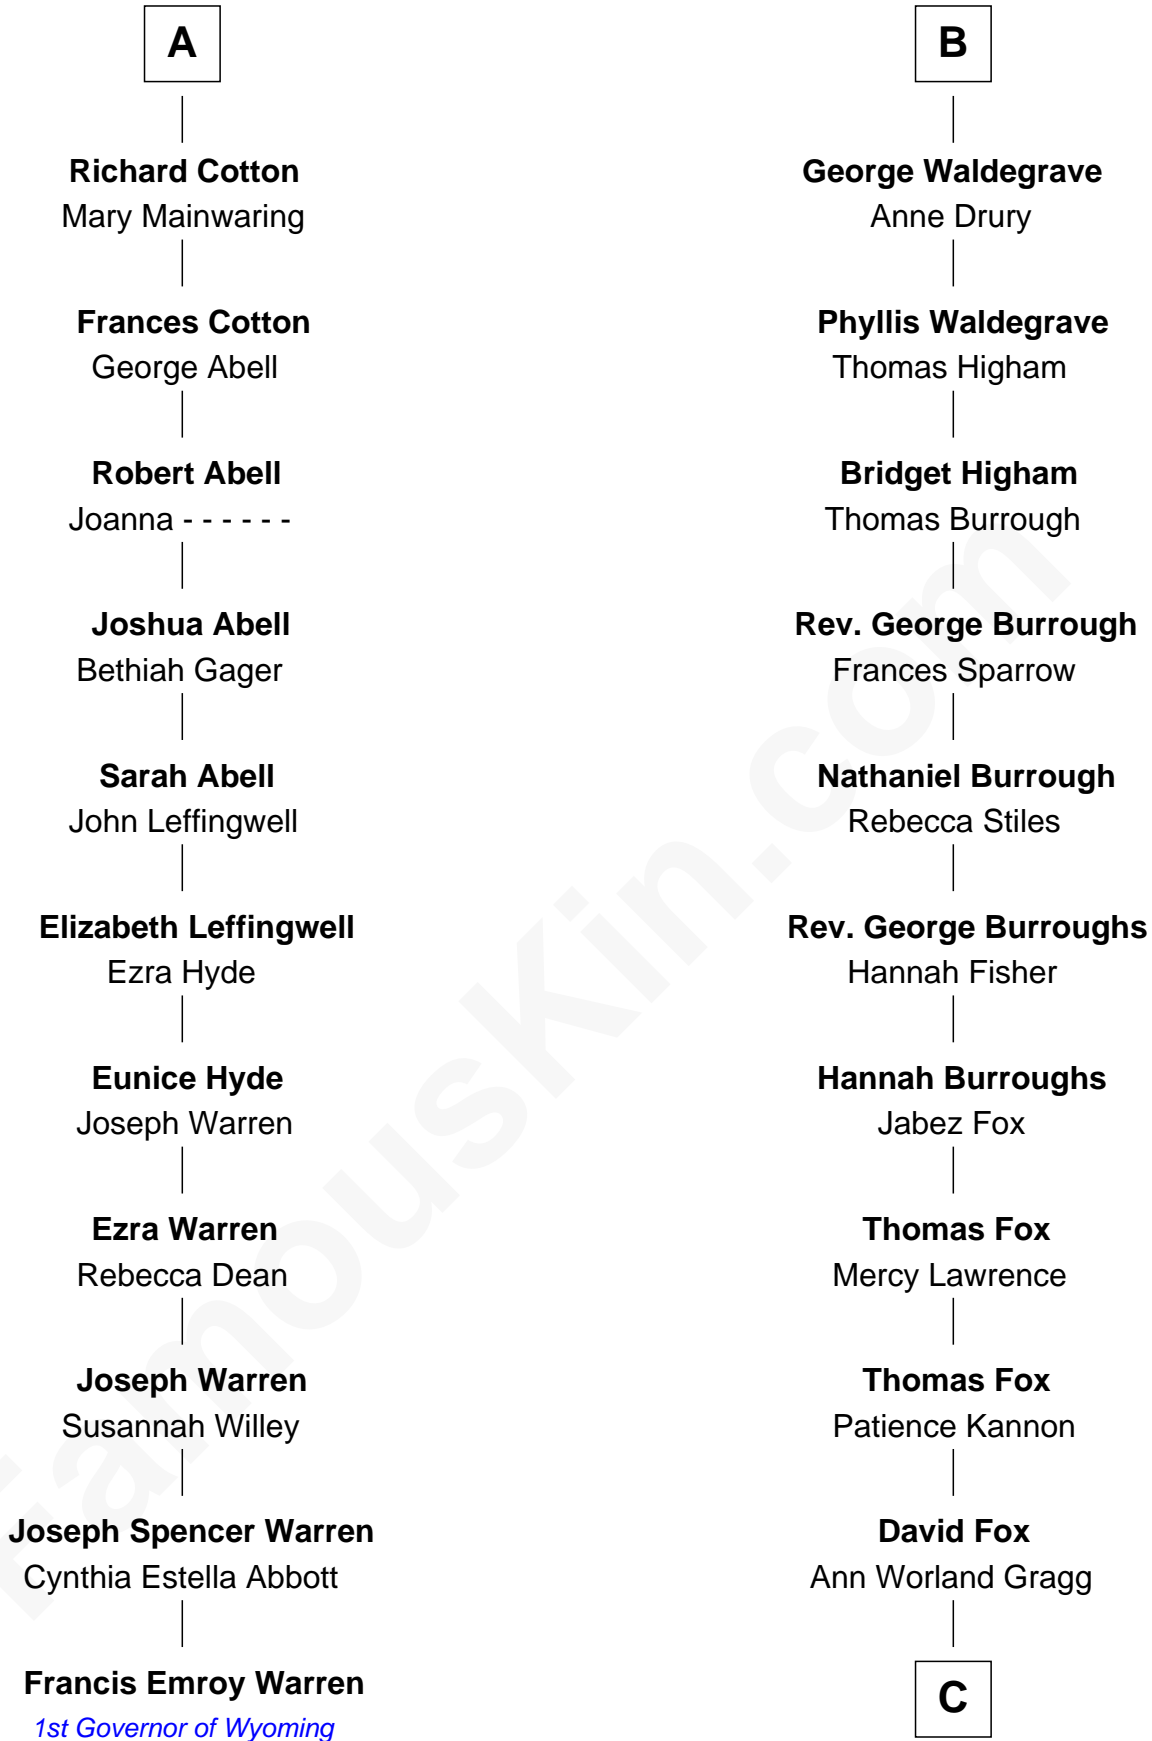

FamousKin.com
Relationship Chart of
Francis Emroy Warren
1st Governor of Wyoming

17th cousin 4 times removed of

Bob Moore
Co-Founder, Bob's Red Mill

Eudo la Zouche
 Milicent de Cantilupe

Eve la Zouche
 Sir Maurice de Berkeley

Thomas de Berkeley
 Katherine de Clyvedon

Sir John Berkeley
 Elizabeth Betteshorne

Elizabeth Berkeley
 Sir John Sutton

Jane Sutton
 Thomas Mainwaring

Cecily Mainwaring
 John Cotton

Sir George Cotton
 Mary Onley

A

Sir William la Zouche
 Maud Lovel

Milicent la Zouche
 Sir William Deincourt

Margaret Deincourt
 Sir Robert de Tibetot

Elizabeth de Tibetot
 Sir Philip le Despencer

Margery Despencer
 Sir Roger Wentworth

Henry Wentworth
 Elizabeth Howard

Margery Wentworth
 Sir William Waldegrave

B

C

Morris Fox

Sarah A. Smith

Violette Fox

Daniel Francis Learnard

Clinton Morris Learnard