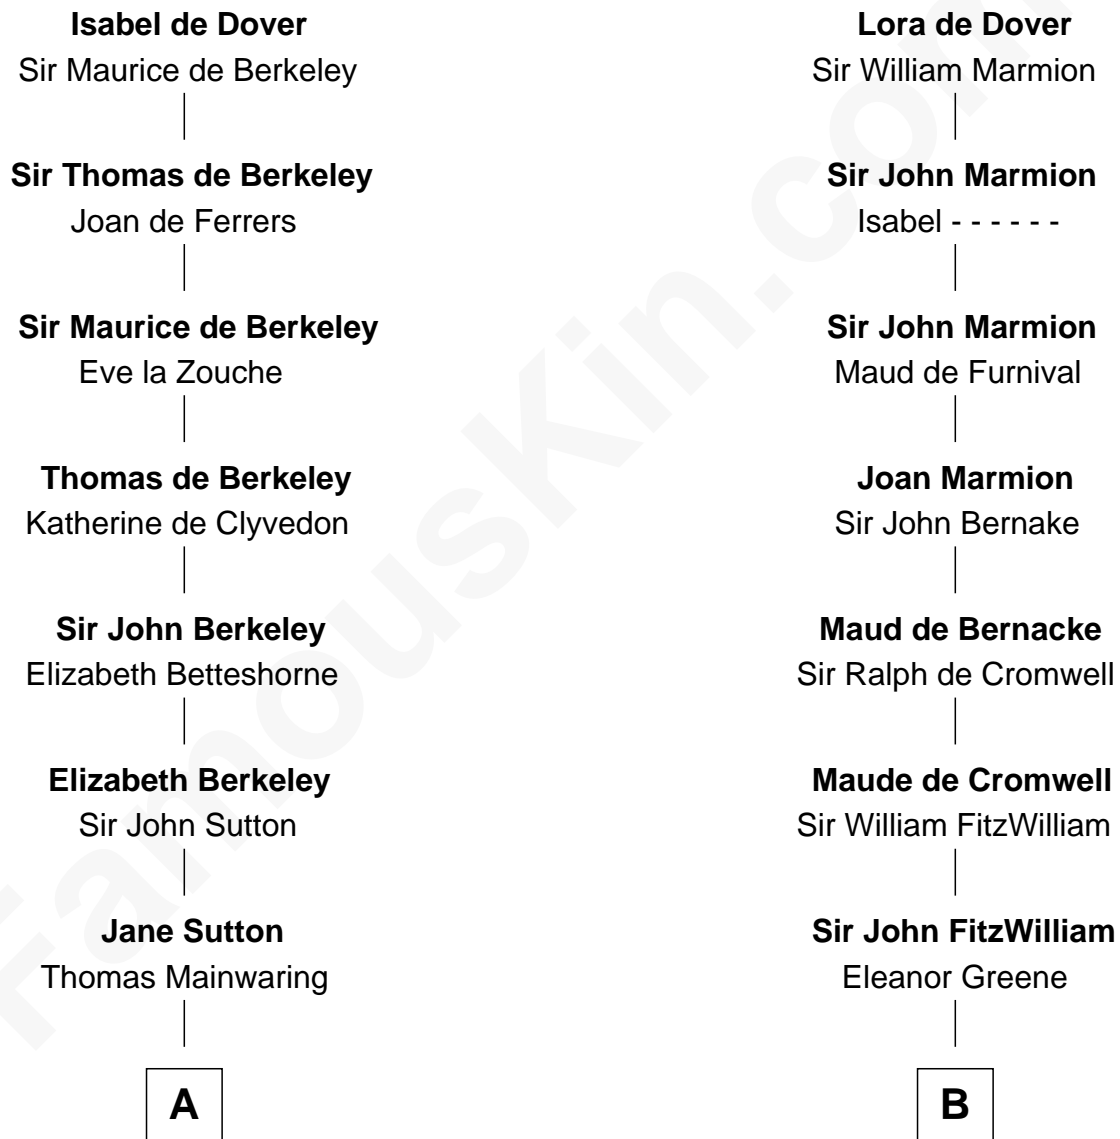

# FamousKin.com Relationship Chart of

**Francis Emroy Warren**

*1st Governor of Wyoming*

17th cousin 2 times removed of

**Abigail (Smith) Adams**

*First Lady of President John Adams*

**Sir Richard FitzRoy**

Rose de Dover

C

Joseph Warren  
Susannah Willey

Joseph Spencer Warren  
Cynthia Estella Abbott

Francis Emroy Warren  
*1st Governor of Wyoming*

FamousKin.com