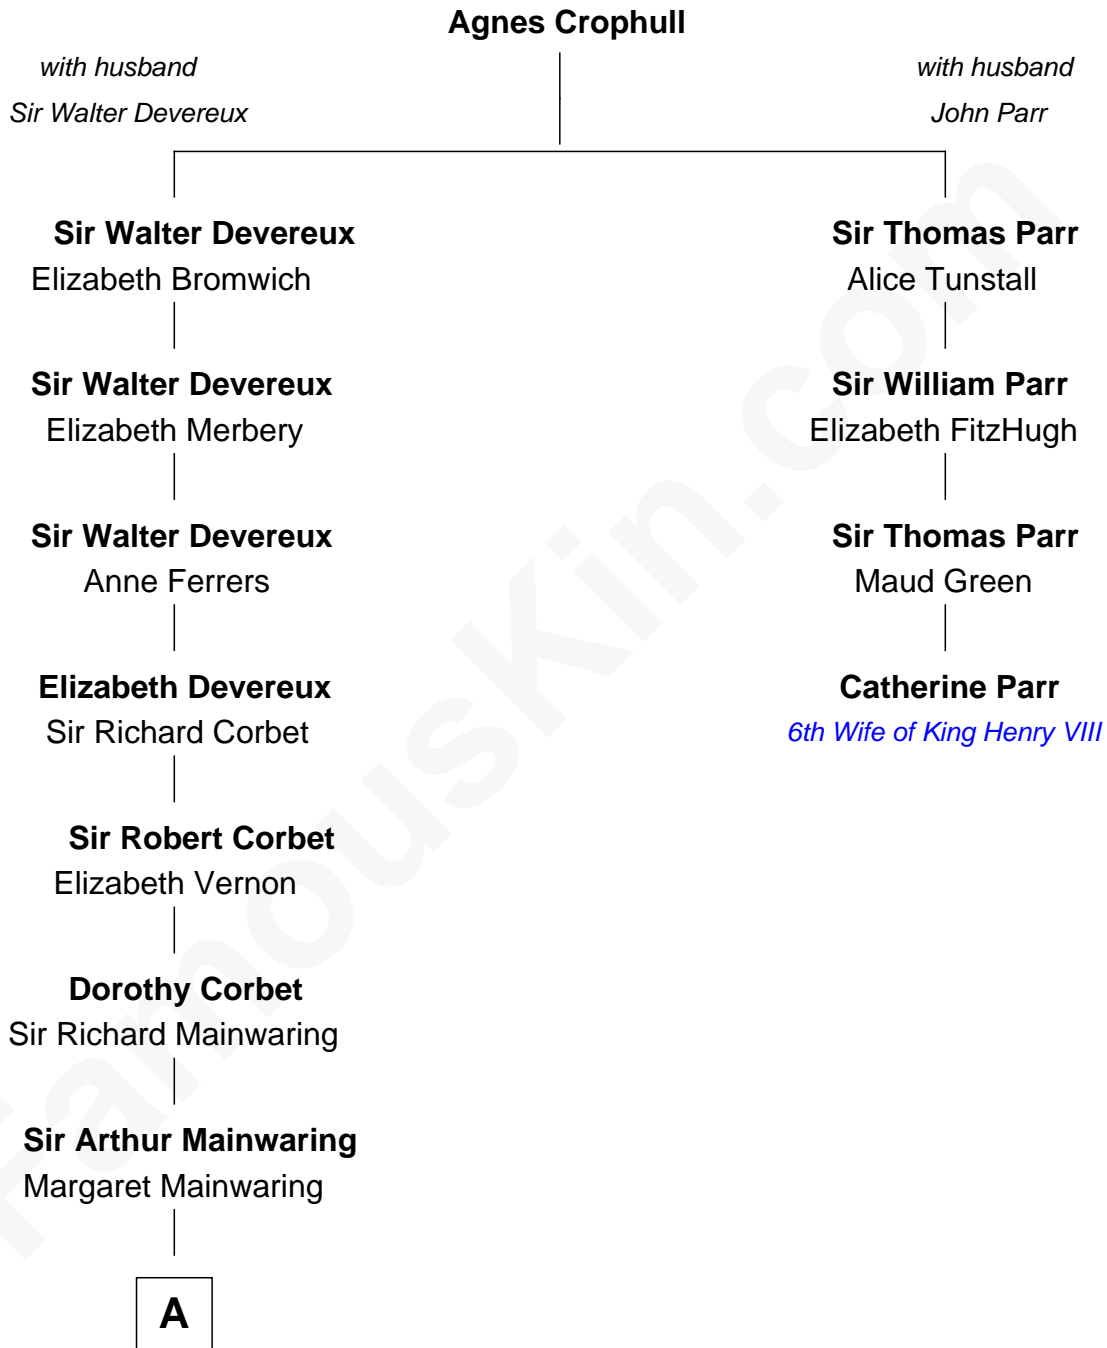

**FamousKin.com**  
**Relationship Chart of**  
**Francis Emroy Warren**  
*1st Governor of Wyoming*

**3rd cousin 14 times removed of**  
**Catherine Parr**  
*6th Wife of King Henry VIII*

**A**

—  
**Mary Mainwaring**

Richard Cotton

—  
**Frances Cotton**

George Abell

—  
**Robert Abell**

Joanna - - - - -

—  
**Joshua Abell**

Bethiah Gager

—  
**Sarah Abell**