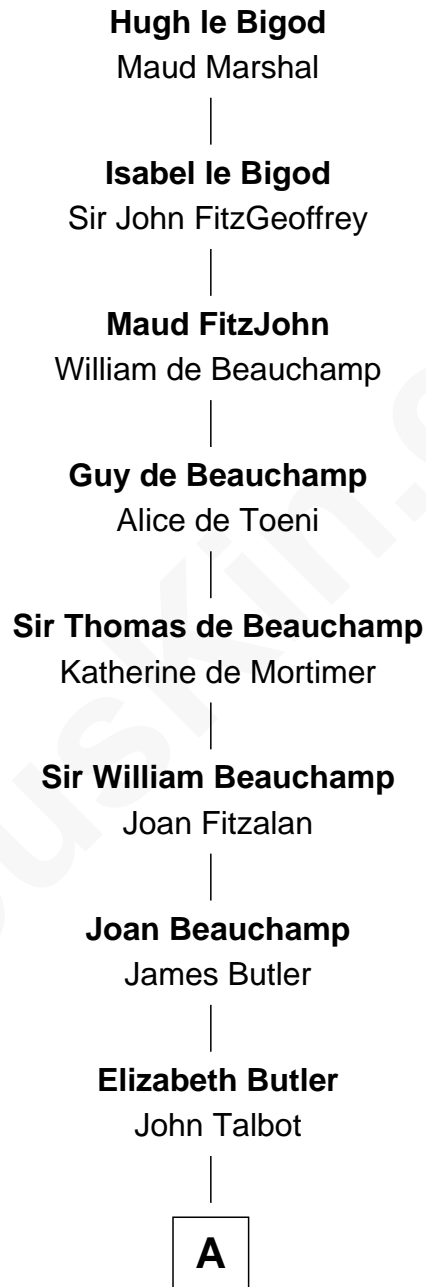

# FamousKin.com Relationship Chart of

**Francis Emroy Warren**

*1st Governor of Wyoming*

**20th Great-grandson of**

**Hugh le Bigod**

*Magna Carta Surety*

**A**

**Ann Talbot**

Sir Henry Vernon

**Elizabeth Vernon**

Sir Robert Corbet

**Dorothy Corbet**

Sir Richard Mainwaring

**Sir Arthur Mainwaring**

Margaret Mainwaring

**Mary Mainwaring**

Richard Cotton

**Frances Cotton**

George Abell

**Robert Abell**

Joanna - - - - -

**Joshua Abell**

Bethiah Gager

**Sarah Abell**