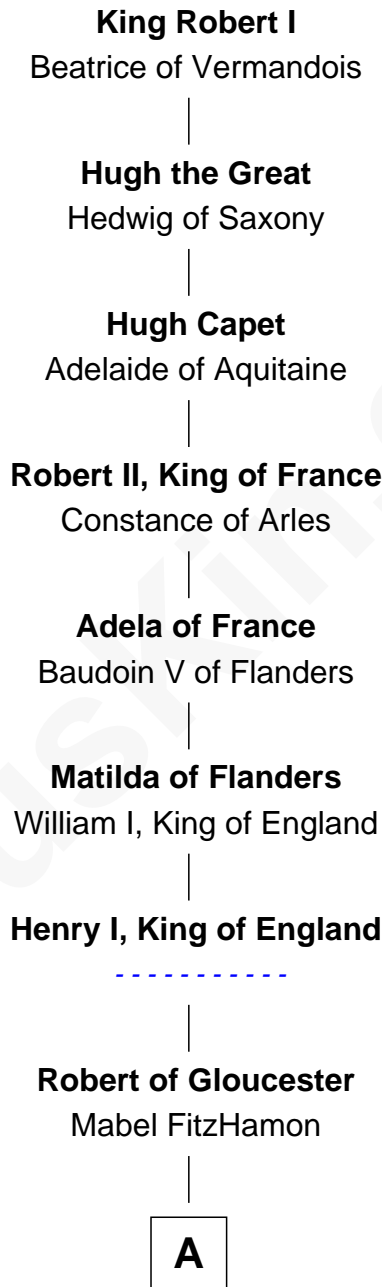

# FamousKin.com Relationship Chart of

**Francis Emroy Warren**

*1st Governor of Wyoming*

**28th Great-grandson of**

**King Robert I**

*King of France*

**A**

**Maud of Gloucester**  
Sir Ranulf de Gernons

**Hugh de Kevelioc**  
Bertrade de Montfort

**Agnes of Chester**  
Sir William de Ferrers

**Sir William de Ferrers**  
Margaret de Quincy

**Joan de Ferrers**  
Sir Thomas de Berkeley

**Sir Maurice de Berkeley**  
Eve la Zouche