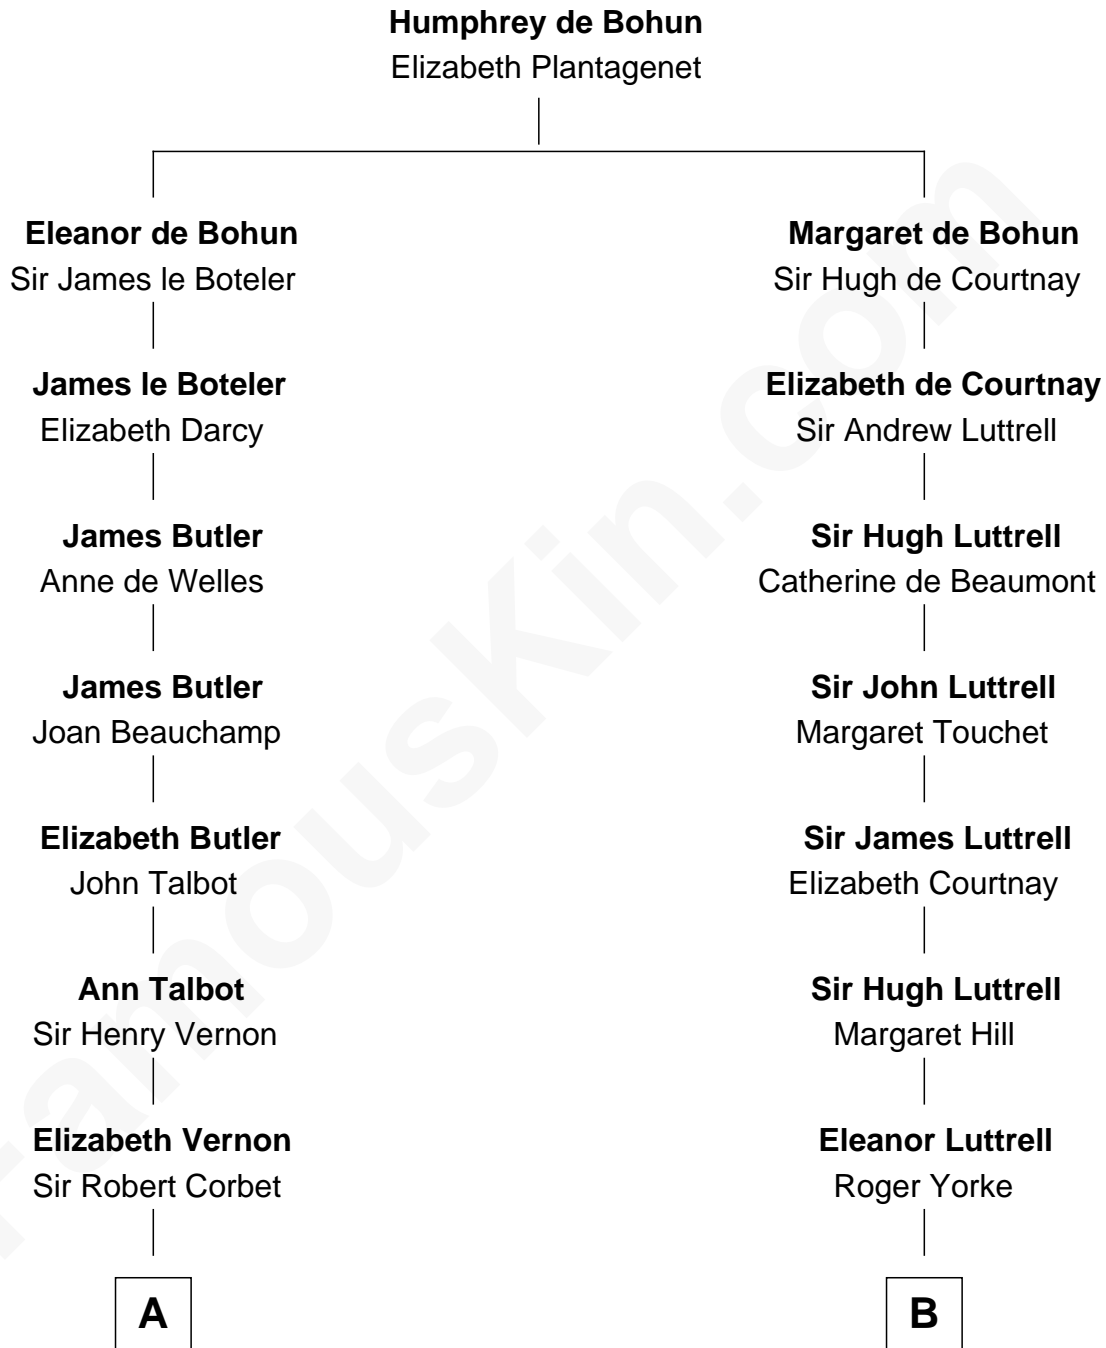

FamousKin.com
Relationship Chart of
Francis Emroy Warren
1st Governor of Wyoming

15th cousin 4 times removed of
Ichabod Goodwin
27th Governor of New Hampshire

C

—
Joseph Warren
Susannah Willey

—
Joseph Spencer Warren
Cynthia Estella Abbott

—
Francis Emroy Warren
1st Governor of Wyoming

FamousKin.com