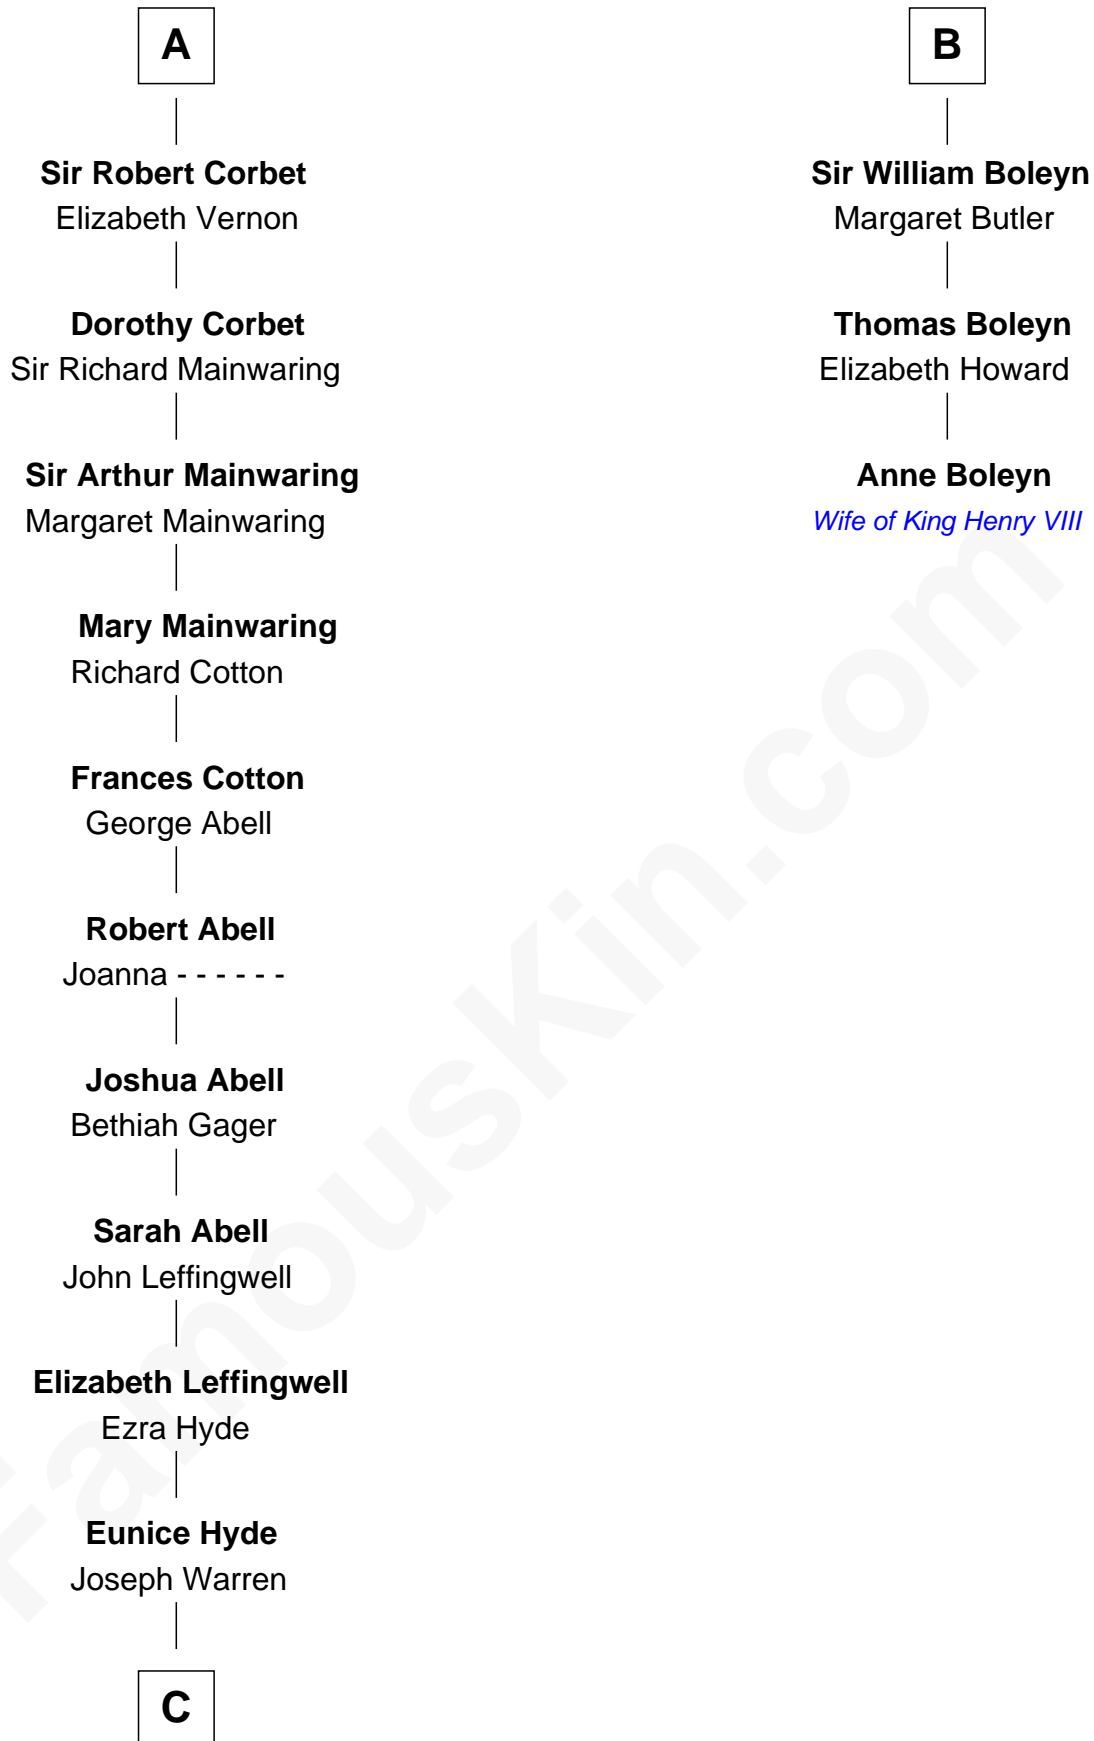

FamousKin.com
Relationship Chart of
Francis Emroy Warren
1st Governor of Wyoming

9th cousin 11 times removed of
Anne Boleyn
2nd Wife of King Henry VIII

C

—
Ezra Warren
Rebecca Dean

—
Joseph Warren
Susannah Willey

—
Joseph Spencer Warren
Cynthia Estella Abbott

—
Francis Emroy Warren
1st Governor of Wyoming

FamousKin.com