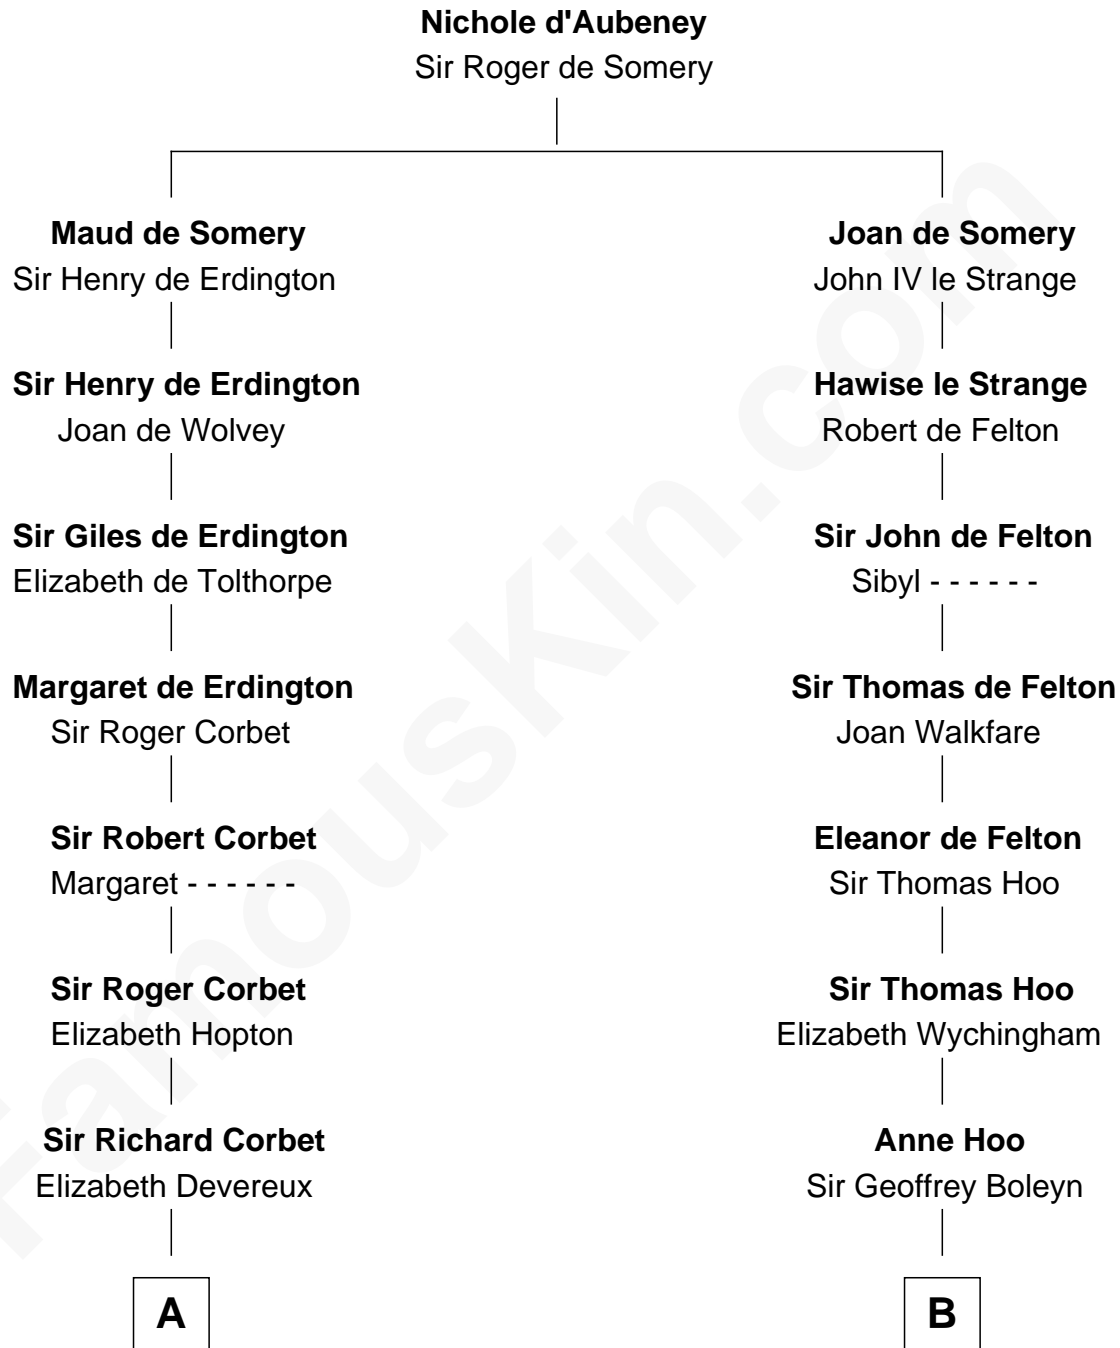

FamousKin.com
Relationship Chart of
Francis Emroy Warren
1st Governor of Wyoming

9th cousin 11 times removed of
Anne Boleyn
2nd Wife of King Henry VIII

C

—
Ezra Warren
Rebecca Dean

—
Joseph Warren
Susannah Willey

—
Joseph Spencer Warren
Cynthia Estella Abbott

—
Francis Emroy Warren
1st Governor of Wyoming

FamousKin.com