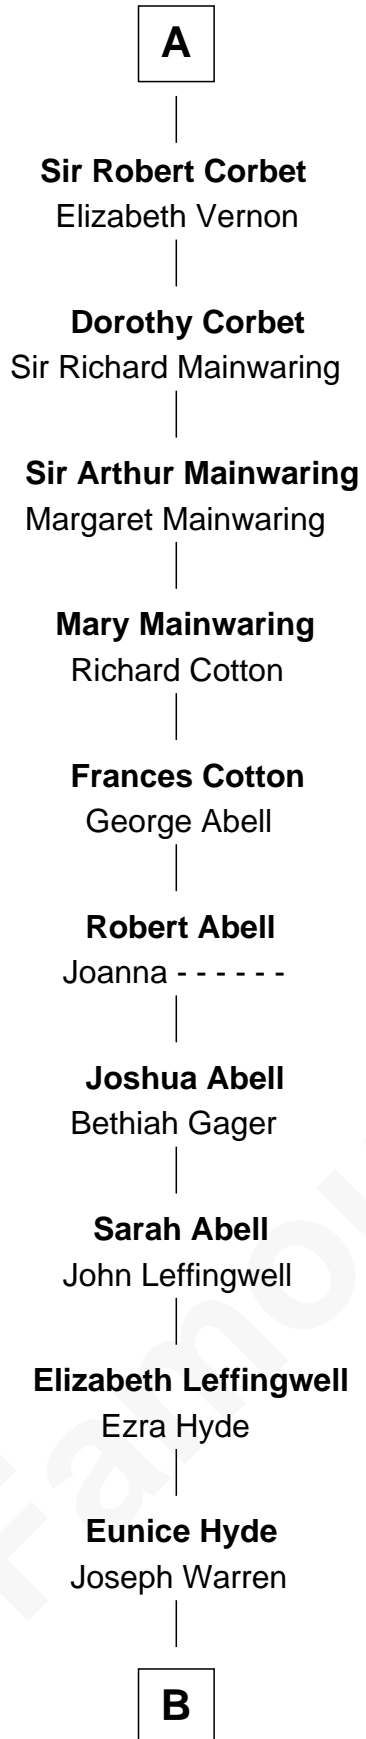

FamousKin.com
Relationship Chart of
Francis Emroy Warren
1st Governor of Wyoming

6th cousin 14 times removed of

Anne Boleyn
2nd Wife of King Henry VIII

B

—
Ezra Warren
Rebecca Dean

—
Joseph Warren
Susannah Willey

—
Joseph Spencer Warren
Cynthia Estella Abbott

—
Francis Emroy Warren
1st Governor of Wyoming

FamousKin.com