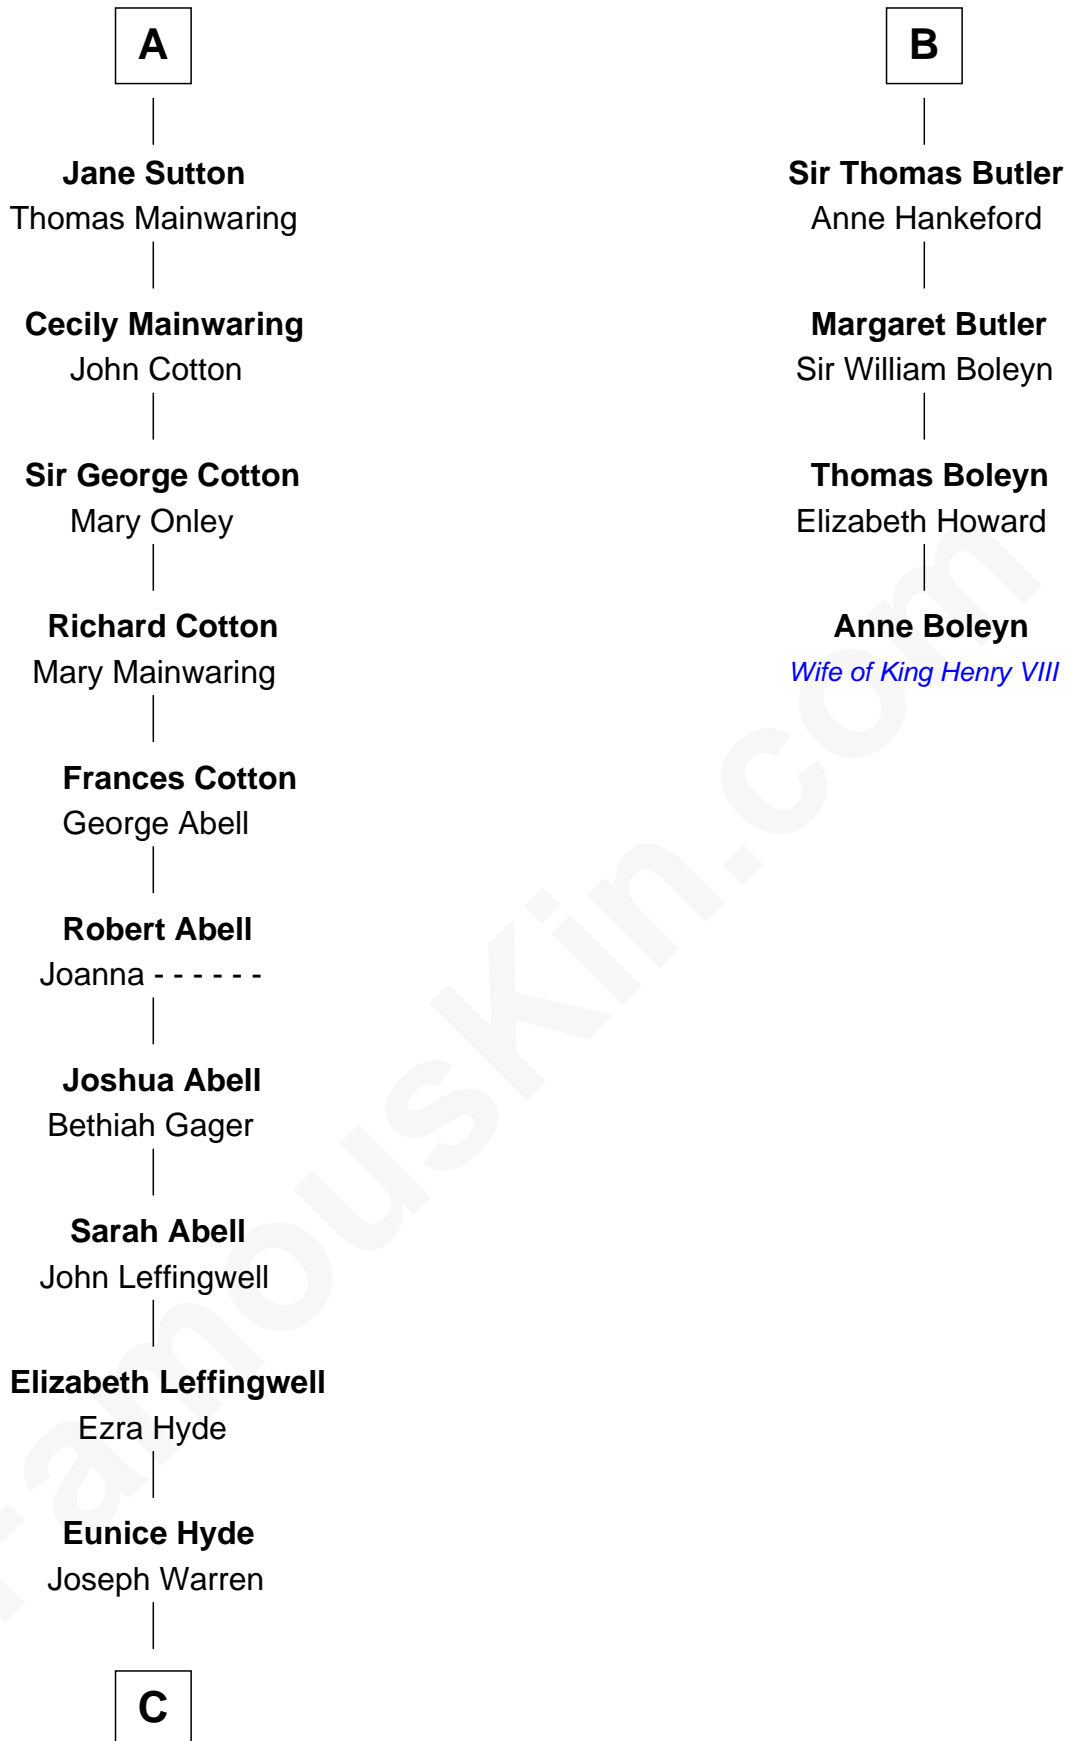

**FamousKin.com**  
**Relationship Chart of**  
**Francis Emroy Warren**  
*1st Governor of Wyoming*

**10th cousin 10 times removed of**  
**Anne Boleyn**  
*2nd Wife of King Henry VIII*

**C**

—  
**Ezra Warren**  
Rebecca Dean

—  
**Joseph Warren**  
Susannah Willey

—  
**Joseph Spencer Warren**  
Cynthia Estella Abbott

—  
**Francis Emroy Warren**  
*1st Governor of Wyoming*

FamousKin.com