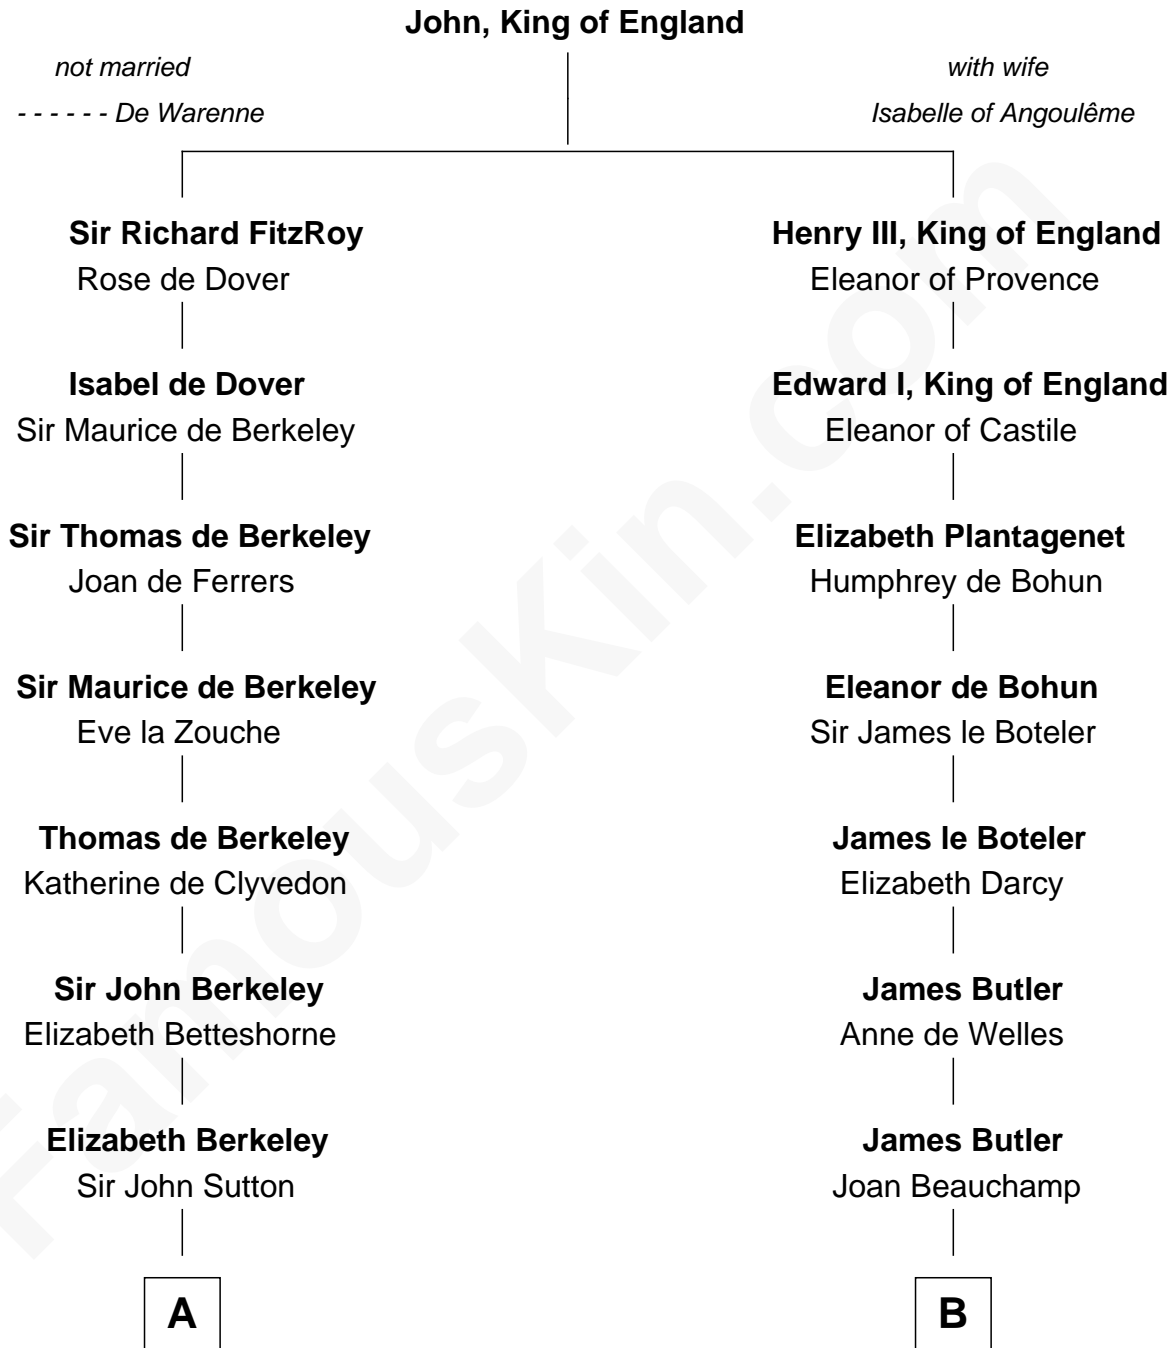

**FamousKin.com**  
**Relationship Chart of**  
**Francis Emroy Warren**  
*1st Governor of Wyoming*

**10th cousin 10 times removed of**  
**Anne Boleyn**  
*2nd Wife of King Henry VIII*

**C**

—  
**Ezra Warren**  
Rebecca Dean

—  
**Joseph Warren**  
Susannah Willey

—  
**Joseph Spencer Warren**  
Cynthia Estella Abbott

—  
**Francis Emroy Warren**  
*1st Governor of Wyoming*

FamousKin.com