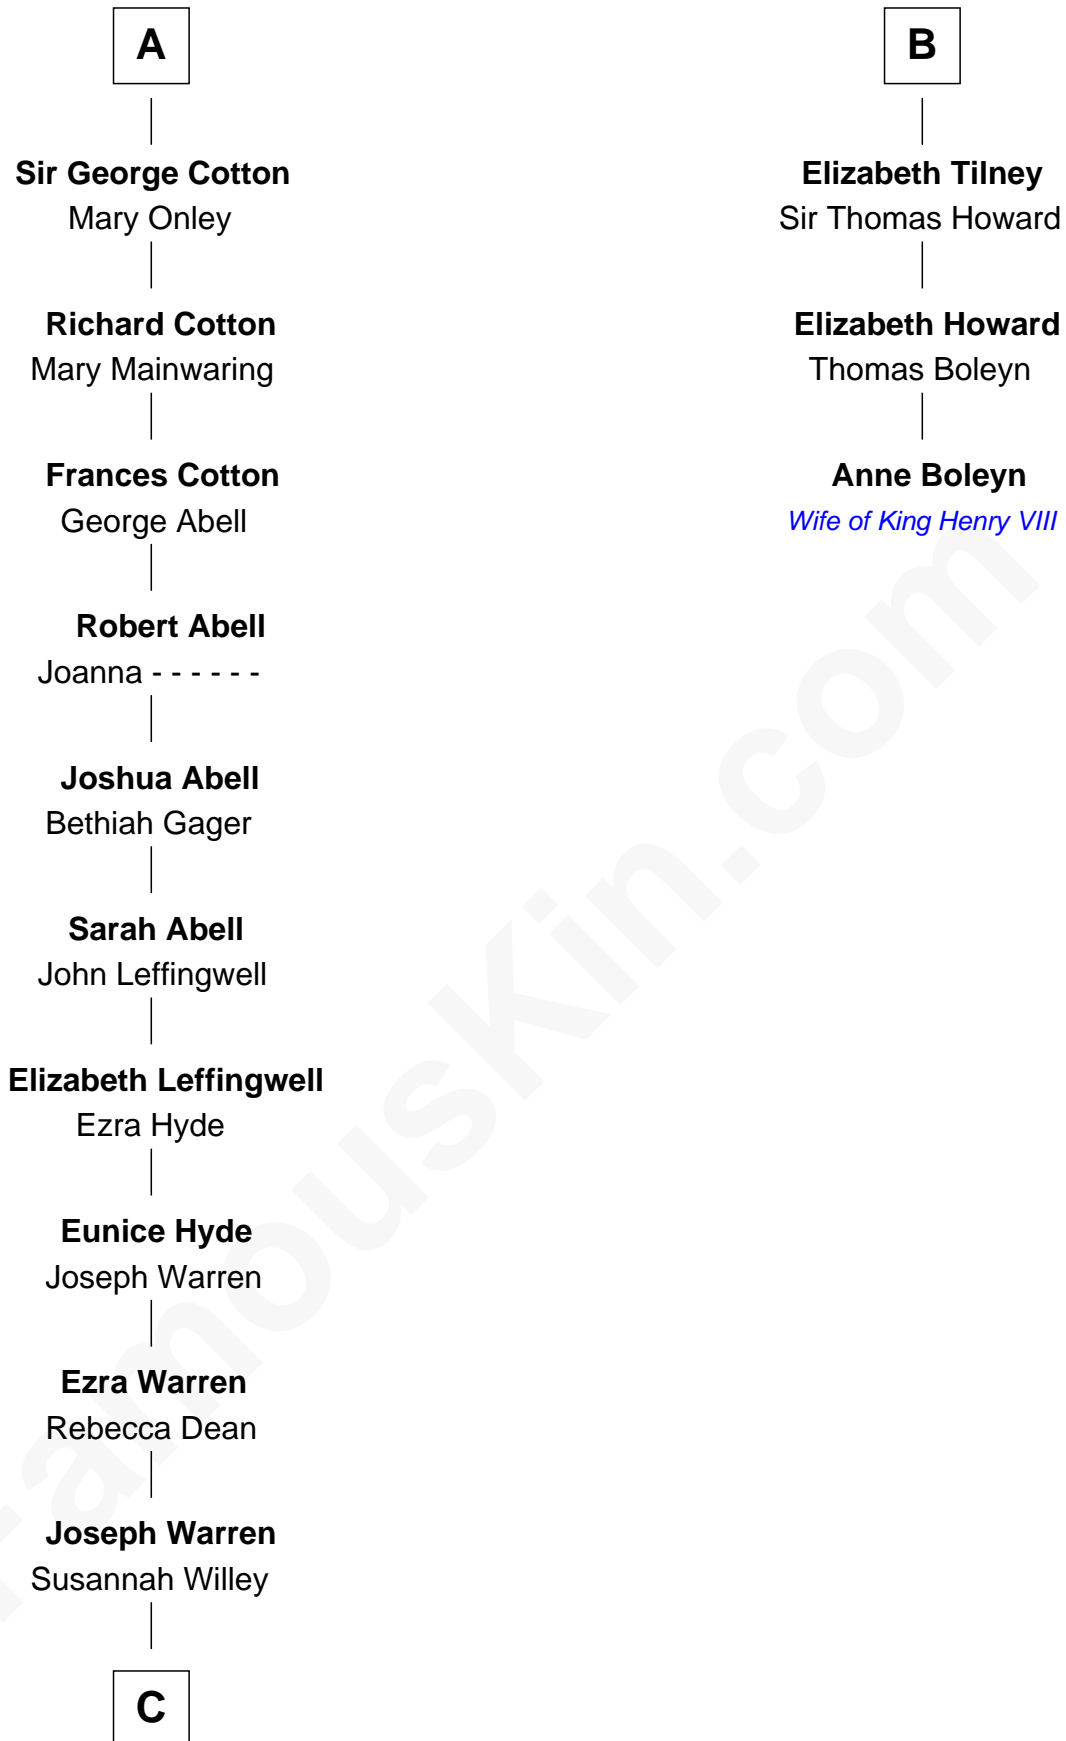

# FamousKin.com Relationship Chart of

**Francis Emroy Warren**

*1st Governor of Wyoming*

9th cousin 9 times removed of

**Anne Boleyn**

*2nd Wife of King Henry VIII*

**Sir William de Cantilupe**

Eve de Braiose

C

Joseph Spencer Warren

Cynthia Estella Abbott

Francis Emroy Warren

*1st Governor of Wyoming*

FamousKin.com