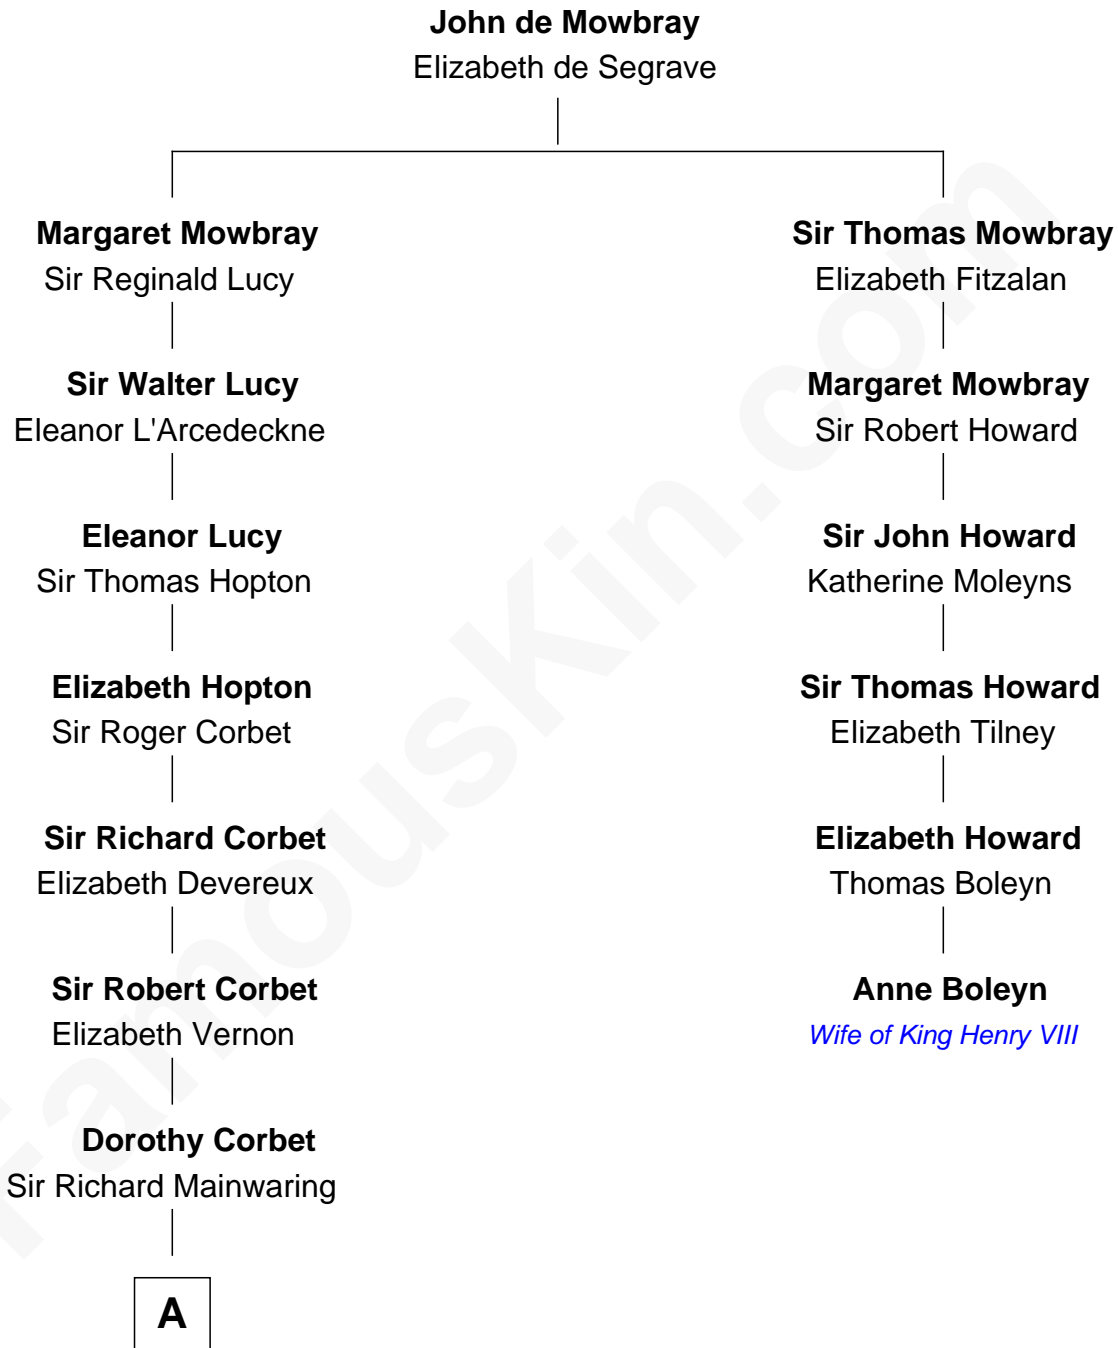

FamousKin.com
Relationship Chart of
Francis Emroy Warren
1st Governor of Wyoming

5th cousin 13 times removed of
Anne Boleyn
2nd Wife of King Henry VIII

B

—
Joseph Spencer Warren

Cynthia Estella Abbott

—
Francis Emroy Warren

1st Governor of Wyoming

FamousKin.com