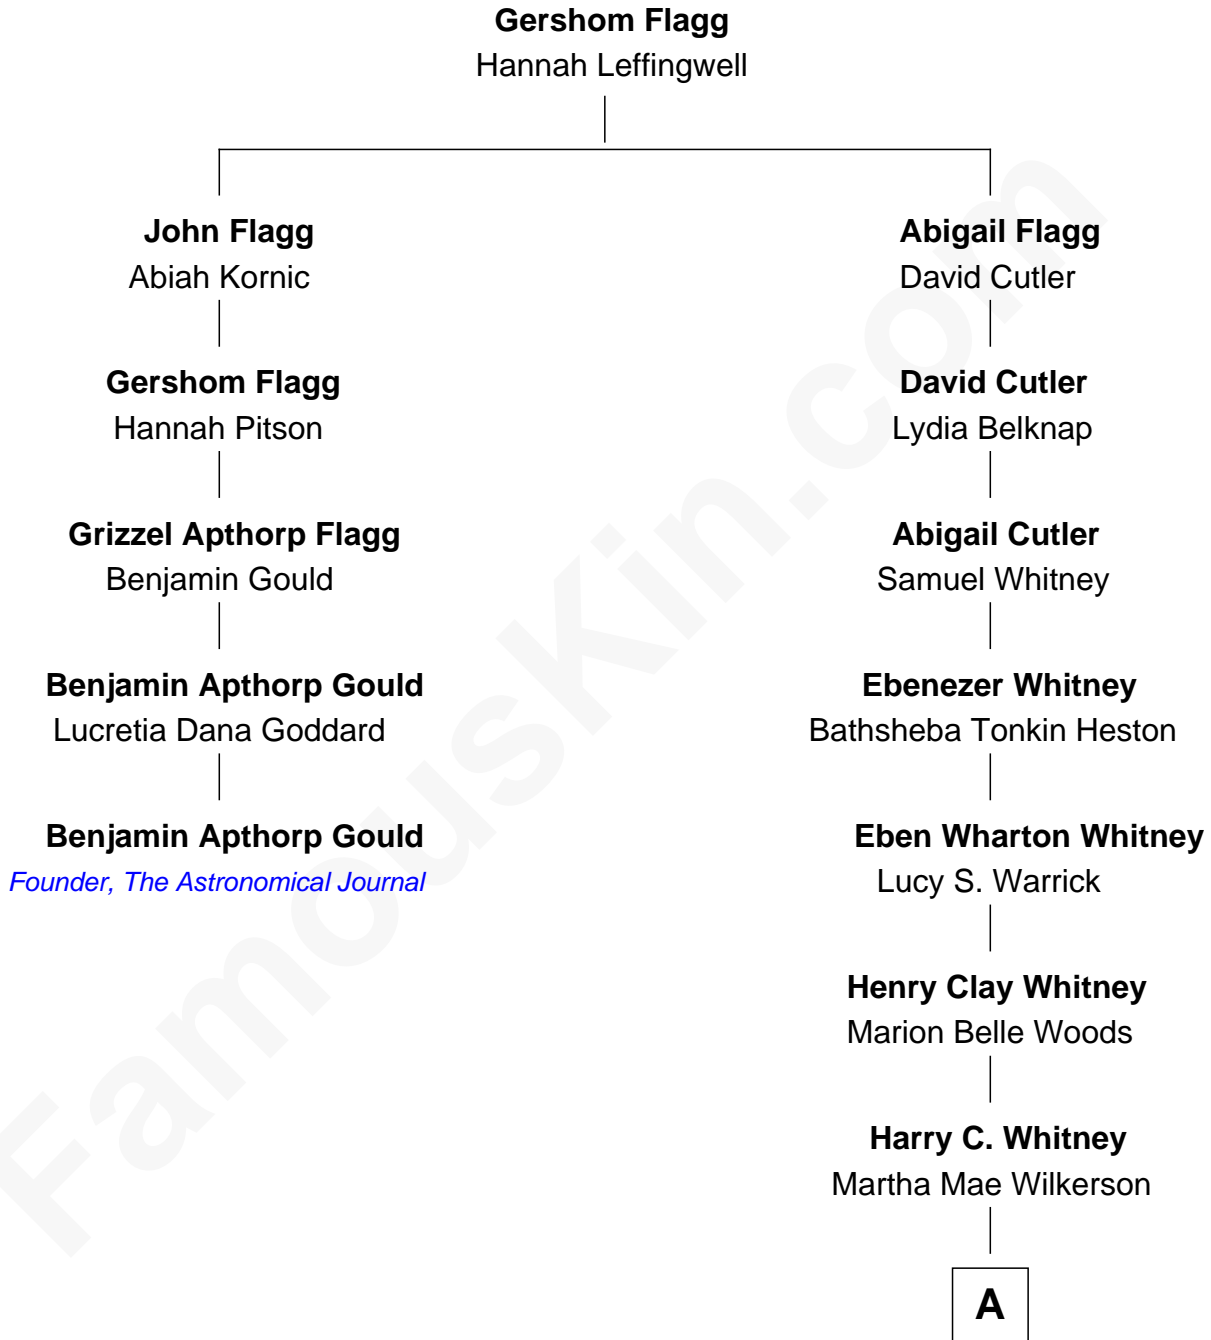

**FamousKin.com**  
**Relationship Chart of**  
**Benjamin Apthorp Gould**  
*Founder of The Astronomical Journal*

4th cousin 4 times removed of

**Meredith Baxter**

*TV and Movie Actress*

**A**

|  
**Nancy Ann Whitney**

John Thomas Baxter

|  
**Meredith Baxter**

*TV and Movie Actress*

FamousKin.com